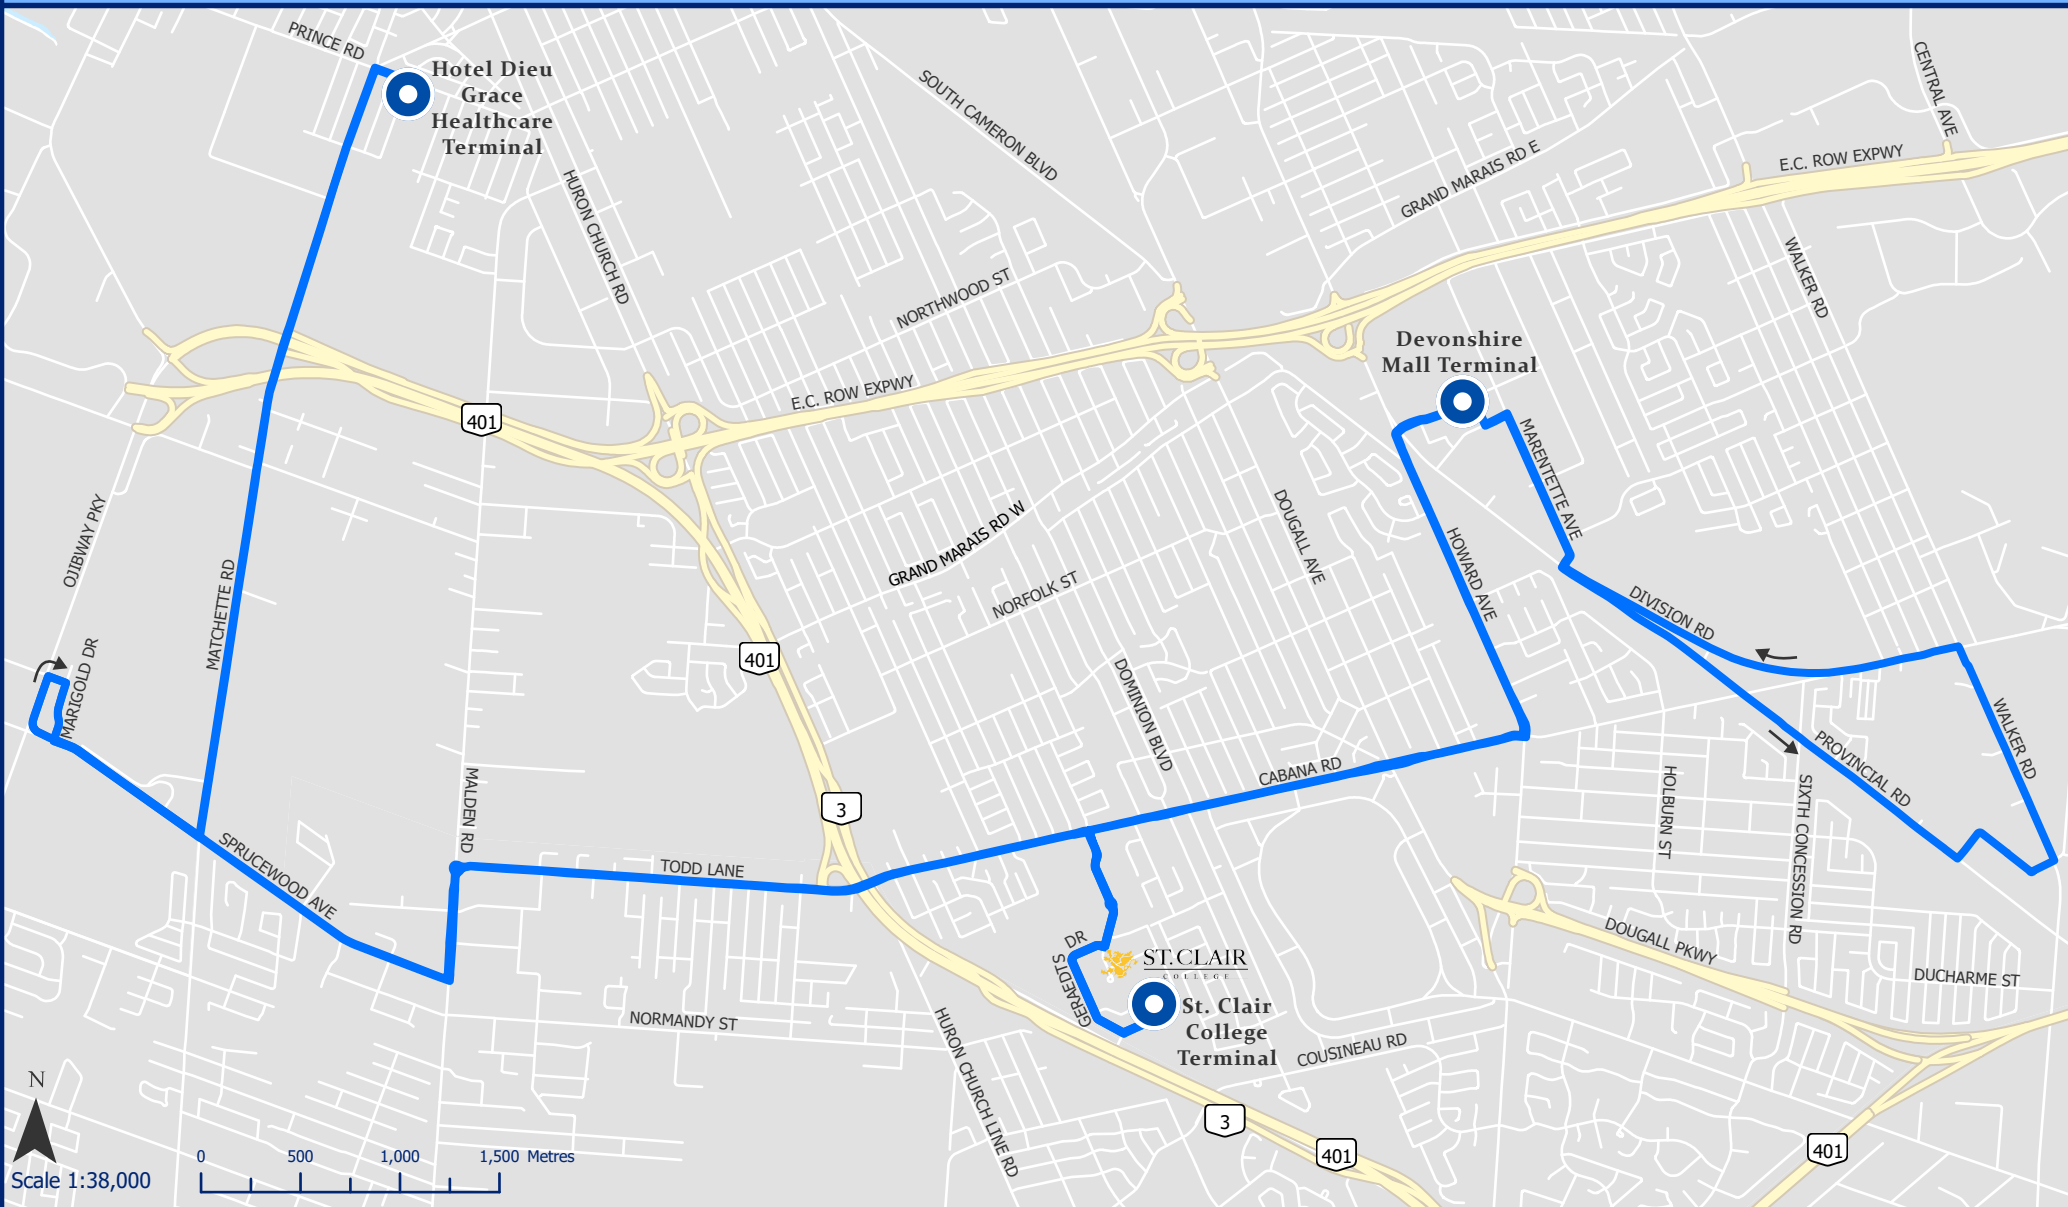

No Sunday & Holiday service

South Windsor 7 Route Map

Effective Date:
September 4, 2022

Legend

- South Windsor 7 Route
- Transit Terminal

South Windsor 7 - Monday to Saturday

Eastbound - Hotel Dieu Grace Healthcare Terminal to Devonshire Mall Terminal with service to St. Clair College Terminal

Westbound - Devonshire Mall Terminal to Hotel Dieu Grace Healthcare Terminal with service to St. Clair College Terminal