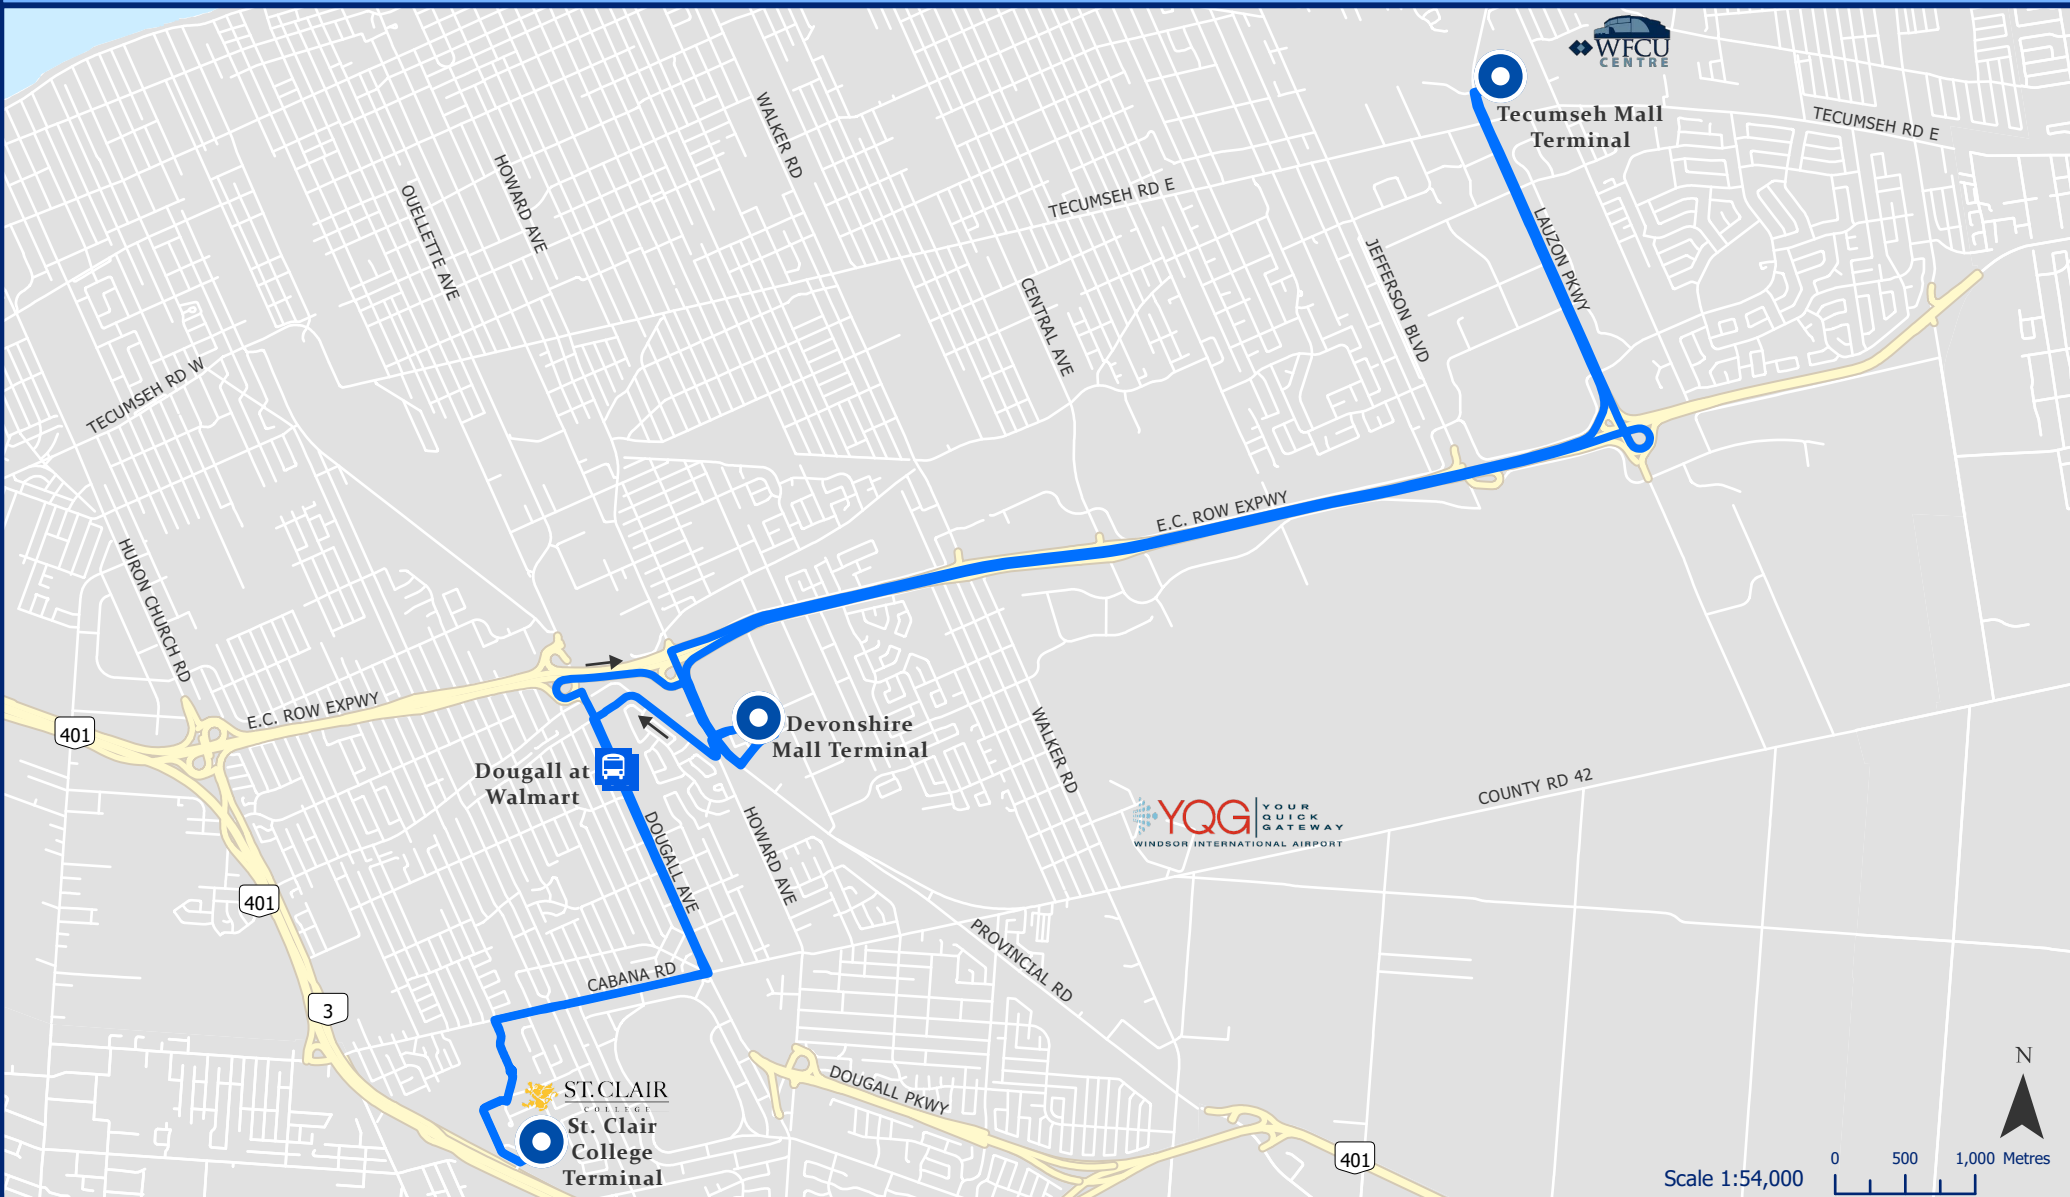

ROUTE 518X			
Tecumseh Mall to Devonshire Mall to St. Clair College			
WEEKDAYS			
WESTBOUND			
Tecumseh Mall Rear Entrance	Devonshire Mall at Cineplex	Dougall at Nottingham Walmart	St Clair College Front Entrance
6:45	7:01	7:07	7:16
7:20	7:36	7:42	7:51
7:55	8:11	8:17	8:26
8:30	8:46	8:52	9:01
9:05	9:21	9:27	9:36
9:40	9:56	10:02	10:11
10:15	10:31	10:37	10:46
10:50	11:06	11:12	11:21
11:25	11:41	11:47	11:56
12:00	12:16	12:22	12:31
12:35	12:51	12:57	1:06
1:10	1:26	1:32	1:41
1:45	2:01	2:07	2:16
2:20	2:36	2:42	2:51
2:55	3:11	3:17	3:26
3:30	3:46	3:52	4:01
4:05	4:21	4:27	4:36
4:40	4:56	5:02	5:11
5:15	5:31	5:37	5:46
5:50	6:06	6:12	6:21
6:25	6:41	6:47	6:56
7:00	7:16	7:22	7:31
7:35	7:51	7:57	8:06
8:10	8:26	8:32	8:41
8:45	9:01	9:07	9:16
9:20	9:36	9:42	9:51
9:55	10:11	10:17	10:26
SATURDAY			
7:45	8:01	8:07	8:16
8:20	8:36	8:42	8:51
8:55	9:11	9:17	9:26
9:30	9:46	9:52	10:01
10:05	10:21	10:27	10:36
10:40	10:56	11:02	11:11
11:15	11:31	11:37	11:46
11:50	12:06	12:12	12:21
12:25	12:41	12:47	12:56
1:00	1:16	1:22	1:31
1:35	1:51	1:57	2:06
2:10	2:26	2:32	2:41
2:45	3:01	3:07	3:16
3:20	3:36	3:42	3:51
3:55	4:11	4:17	4:26
4:30	4:46	4:52	5:01
5:05	5:21	5:27	5:36
5:40	5:56	6:02	6:11
6:15	6:31	6:37	6:46
6:50	7:06	7:12	7:21
SUNDAYS and HOLIDAYS			
9:20	9:36	9:42	9:51
9:55	10:11	10:17	10:26
10:30	10:46	10:52	11:01
11:05	11:21	11:27	11:36
11:40	11:56	12:02	12:11
12:15	12:31	12:37	12:46
12:50	1:06	1:12	1:21
1:25	1:41	1:47	1:56
2:00	2:16	2:22	2:31
2:35	2:51	2:57	3:06
3:10	3:26	3:32	3:41
3:45	4:01	4:07	4:16
4:20	4:36	4:42	4:51
4:55	5:11	5:17	5:26
5:30	5:46	5:52	6:01
6:05	6:21	6:27	6:36

Route 518X Map

Effective Date:
November 20, 2022

Legend

- Route 518X
- Bus Stop
- Transit Terminal

518X Route - Monday to Sunday

Eastbound - St. Clair College Terminal to Dougall Walmart to Devonshire Mall Terminal to Tecumseh Mall Terminal

Westbound - Tecumseh Mall Terminal to Devonshire Mall Terminal to Dougall Walmart to St. Clair College Terminal