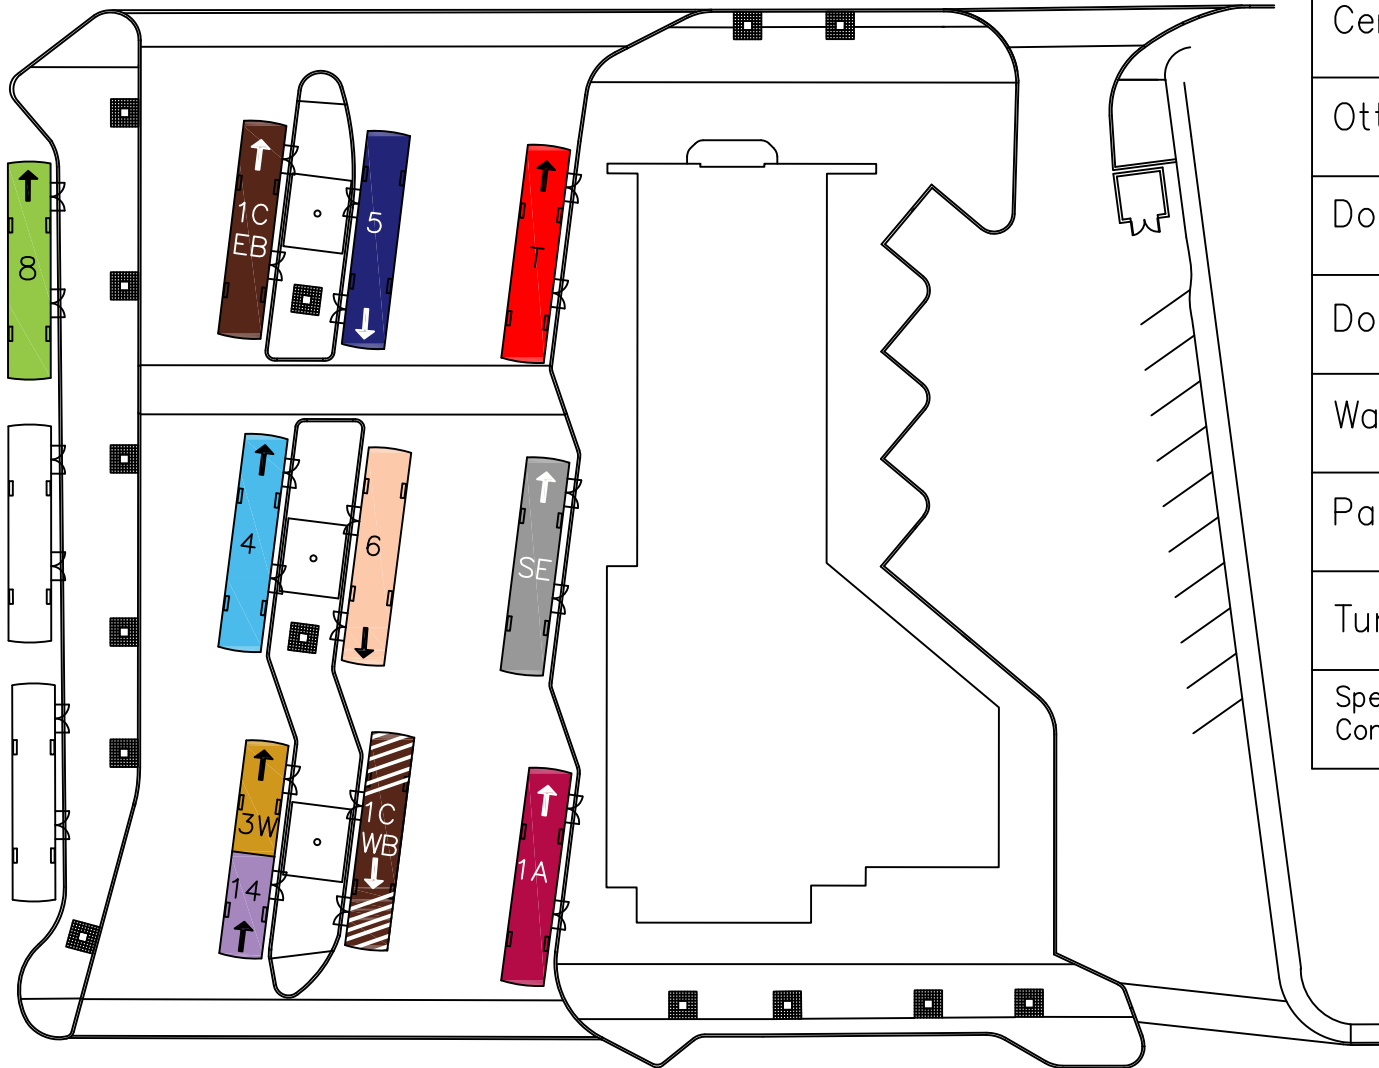

PITT STREET

CHURCH STREET

CHATHAM STREET

Transway 1A	
Transway 1C EB	
Transway 1C WB	
Central 3 West	
Ottawa 4	
Dominion 5	
Dougall 6	
Walkerville 8	
Parent 14	
Tunnel Bus	
Special Event: Service to Comerica Park or Ford Field	