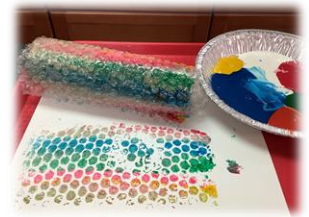

#### WHAT TO DO:

1. Add a variety of colours of paint to a container.
2. Tape bubble wrap on a paper towel roll or a rolling pin.
3. With a paint brush, paint on all sides of the bubble wrap.
4. Roll it on a piece of paper to create a design.
5. Look at all the colours that appear on your paper!
6. Continue to paint by rolling in all different directions.

### EarlyON Science: Hidden Colours

Watch our experiment with baking soda and vinegar to find out which colour dye is hiding!