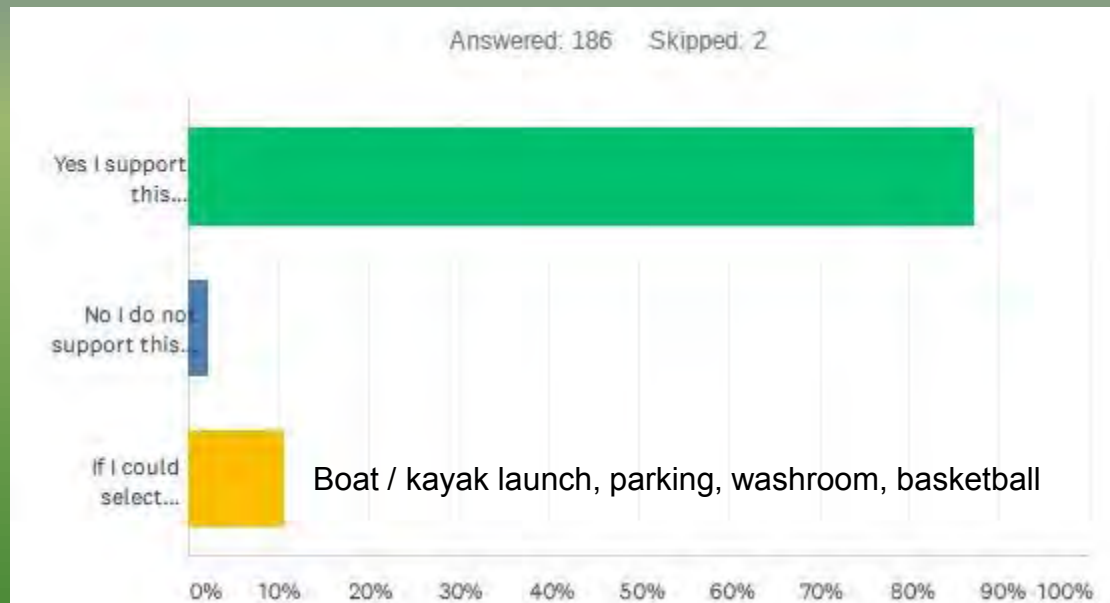

Q7 Do you support the improvements to the boardwalk and observation deck?

Boat / kayak launch, parking, washroom, basketball

	RESPONSES	
Yes I support this improvement	87.10%	162
No I do not support this improvement	2.15%	4
If I could select something else in the park to improve it would be:	10.75%	20
TOTAL		186