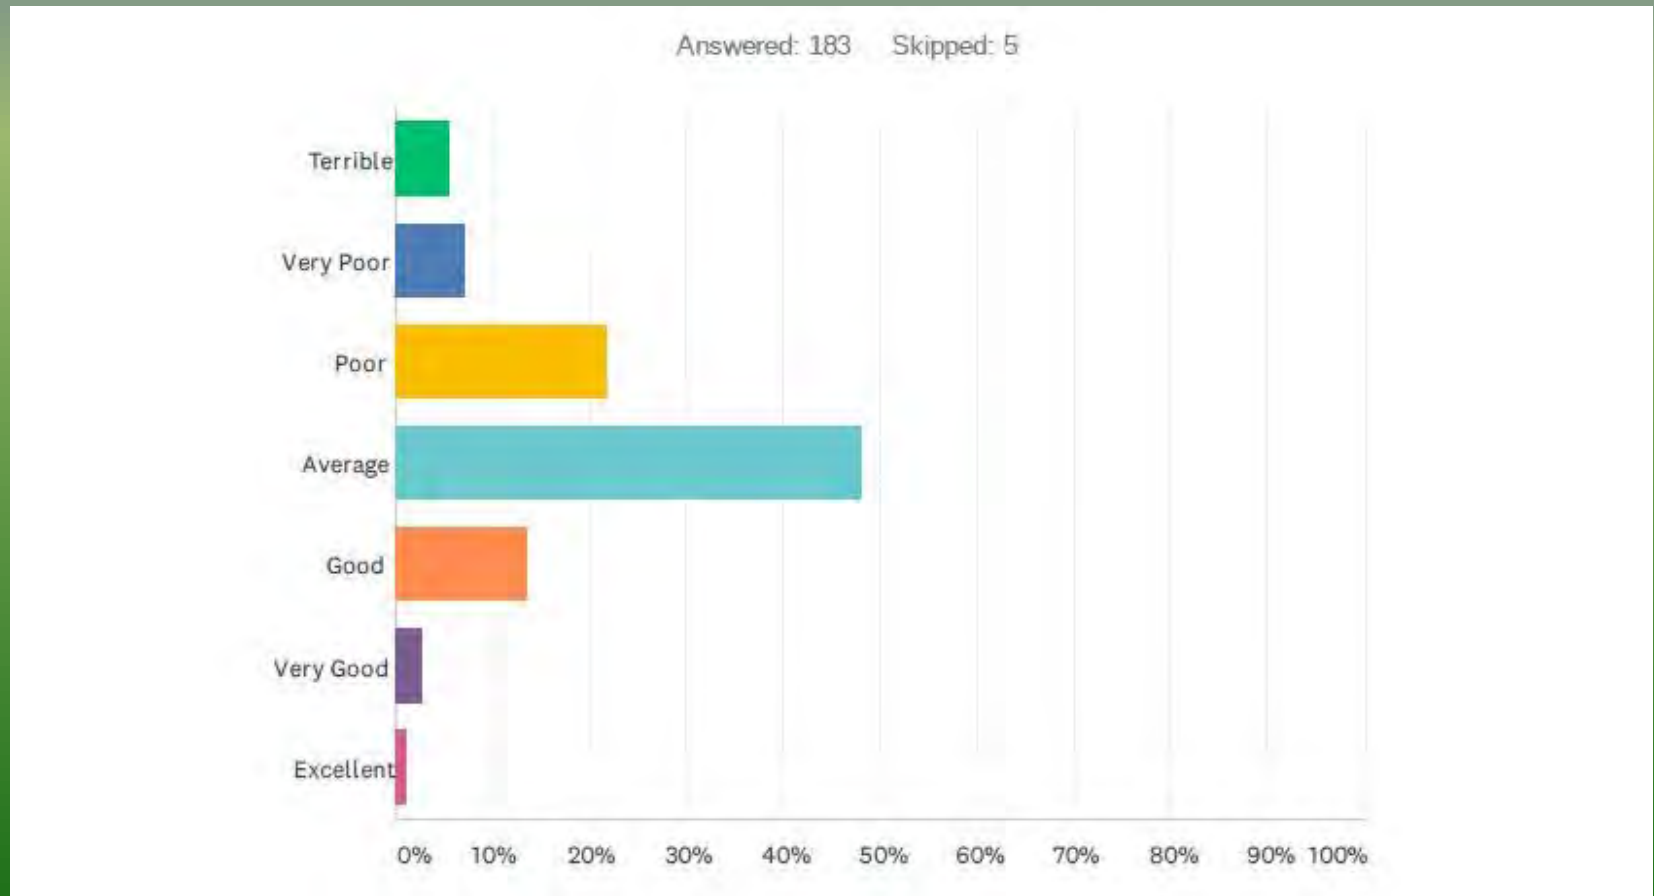

Q5 How would you rate the maintenance of the park?