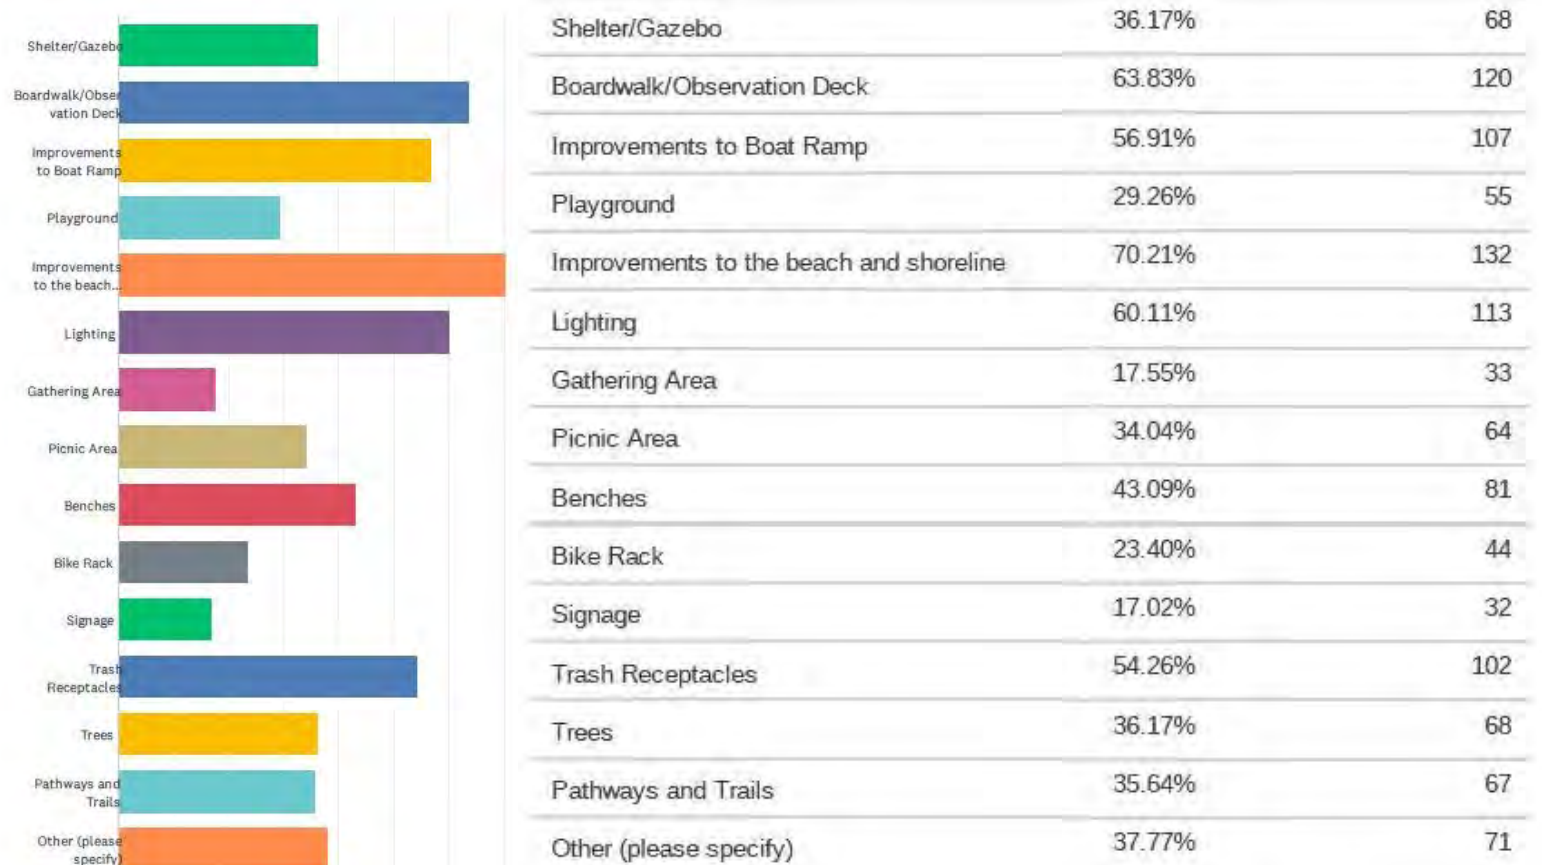

Q3 What amenities would you like to see in the park?