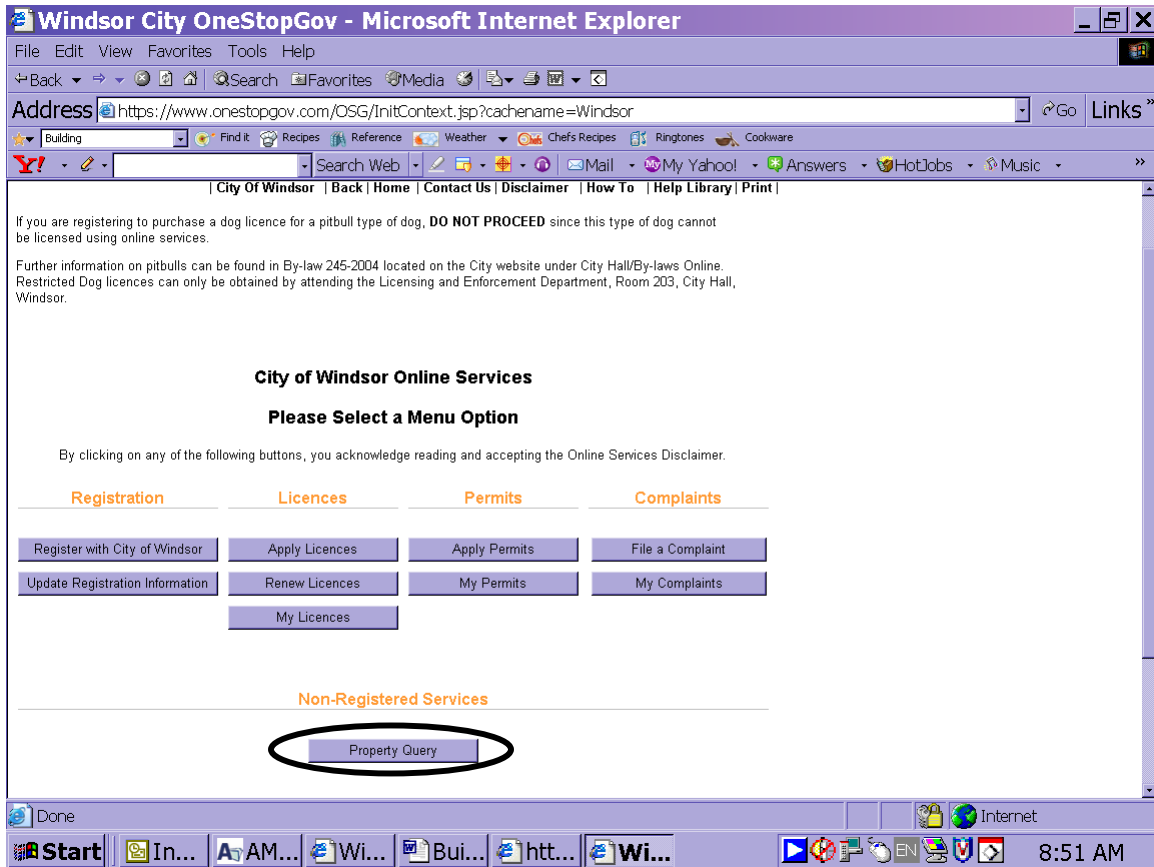

Click on “**Property Query**” in the Non Registered Services section of the screen.