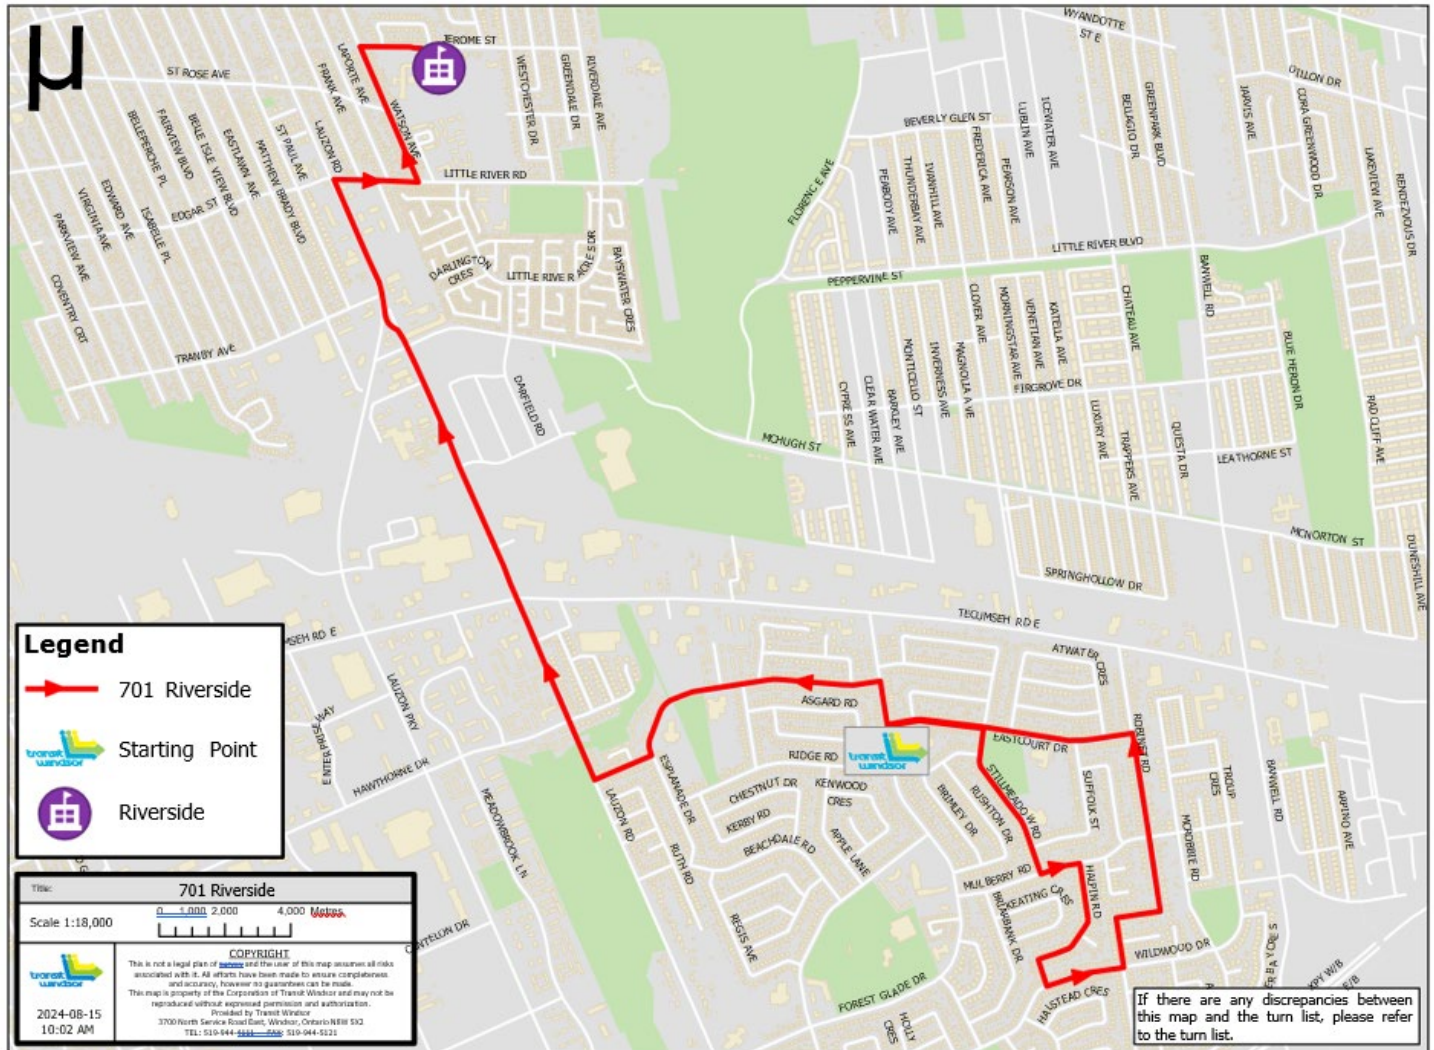

701 Riverside