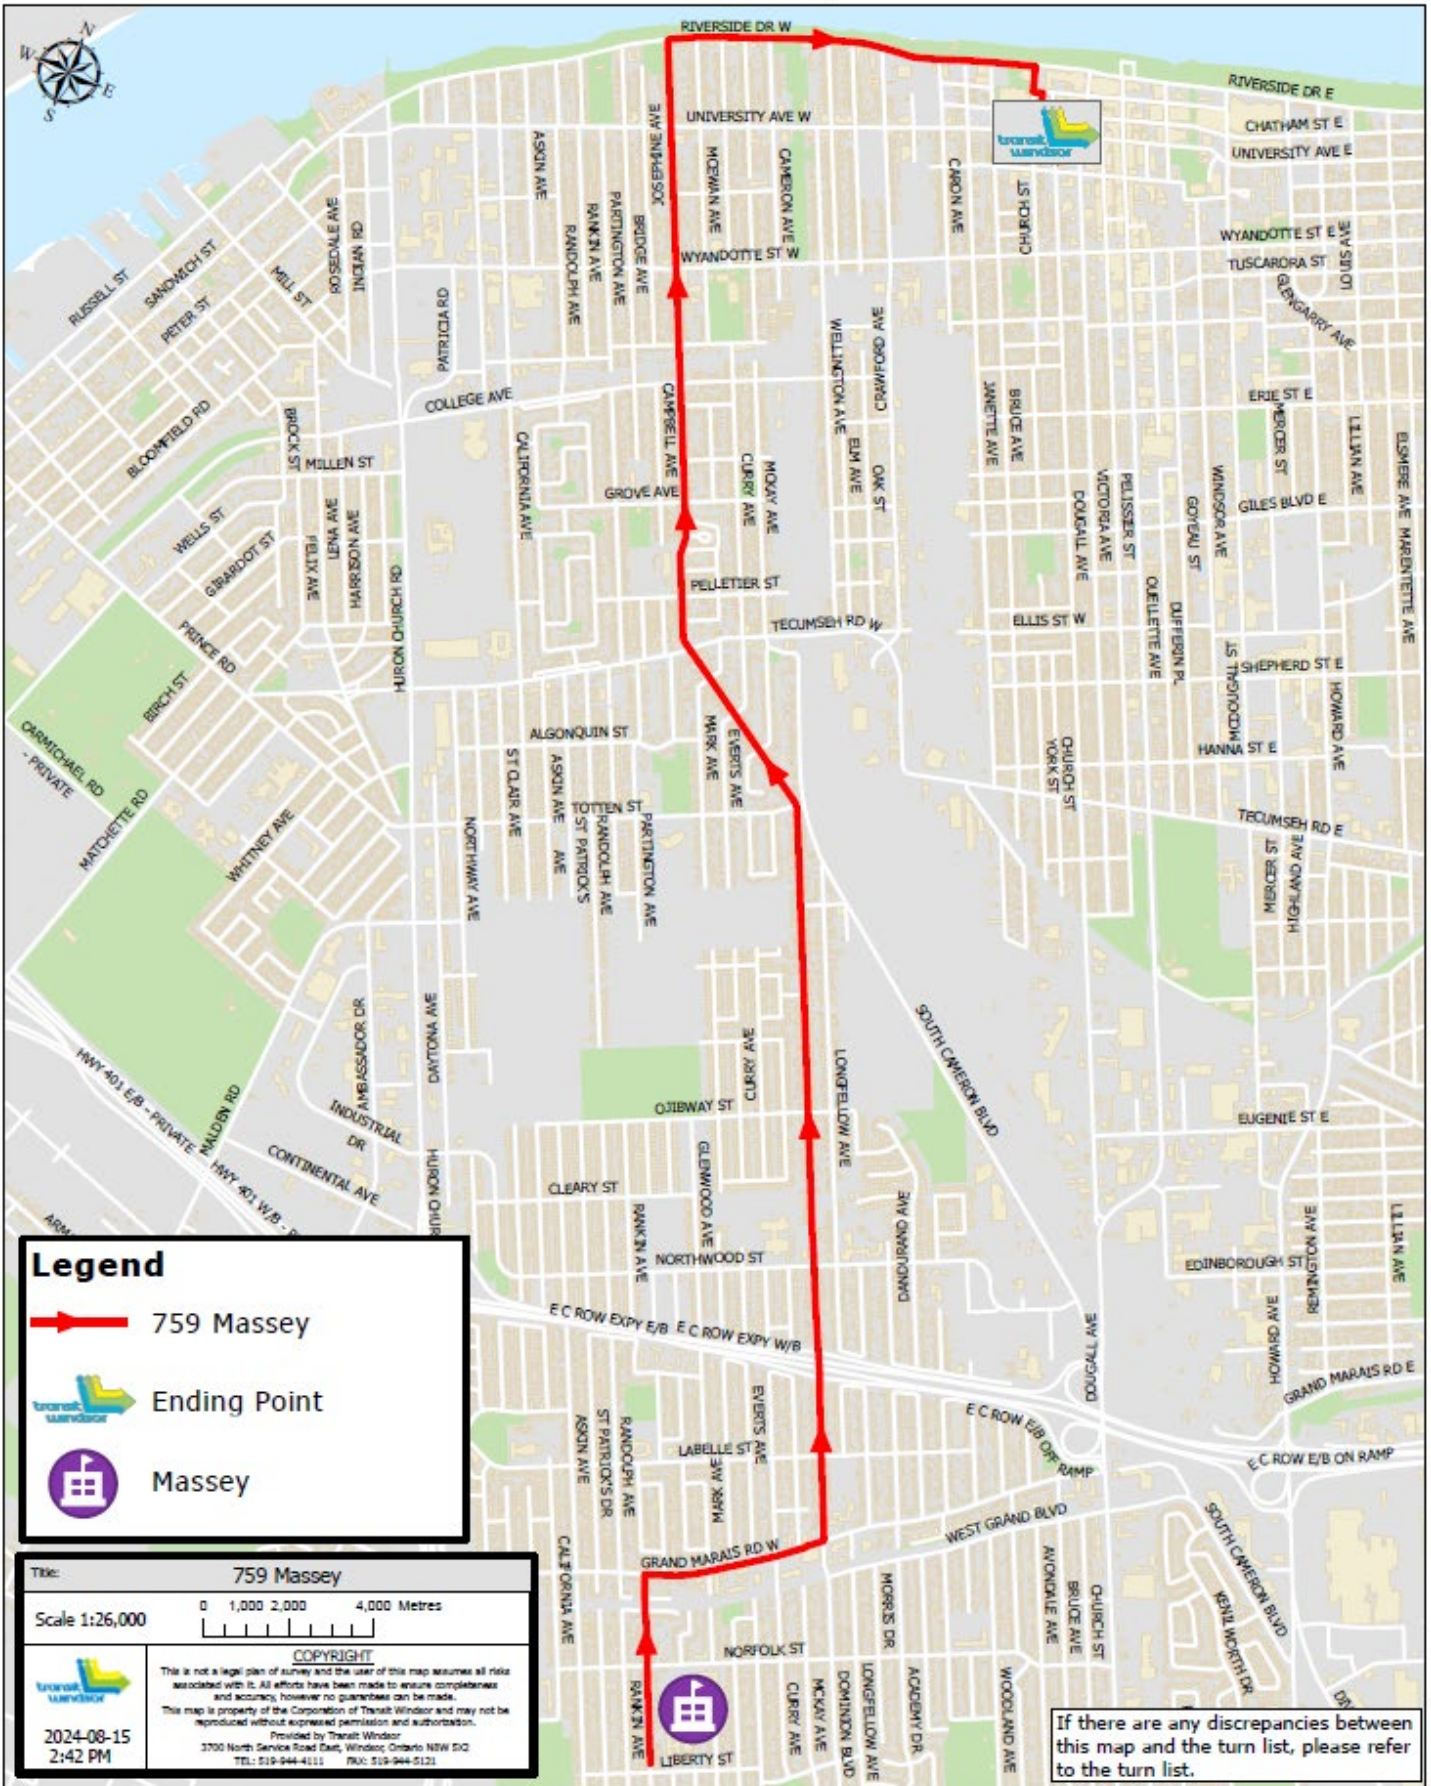

759 Massey

Legend

- 759 Massey
- Ending Point
- Massey

Title: 759 Massey

Scale 1:26,000

0 1,000 2,000 4,000 Metres

COPYRIGHT
This is not a legal plan of survey and the user of this map assumes all risks associated with it. All efforts have been made to ensure completeness and accuracy, however no guarantee can be made.
This map is property of the Corporation of Transit Windsor and may not be reproduced without expressed permission and authorization.
Provided by Transit Windsor
3700 North Service Road East, Windsor, Ontario N9W 5K2
TEL: 519-944-4111 FAX: 519-944-5121

2024-08-15
2:42 PM

If there are any discrepancies between this map and the turn list, please refer to the turn list.