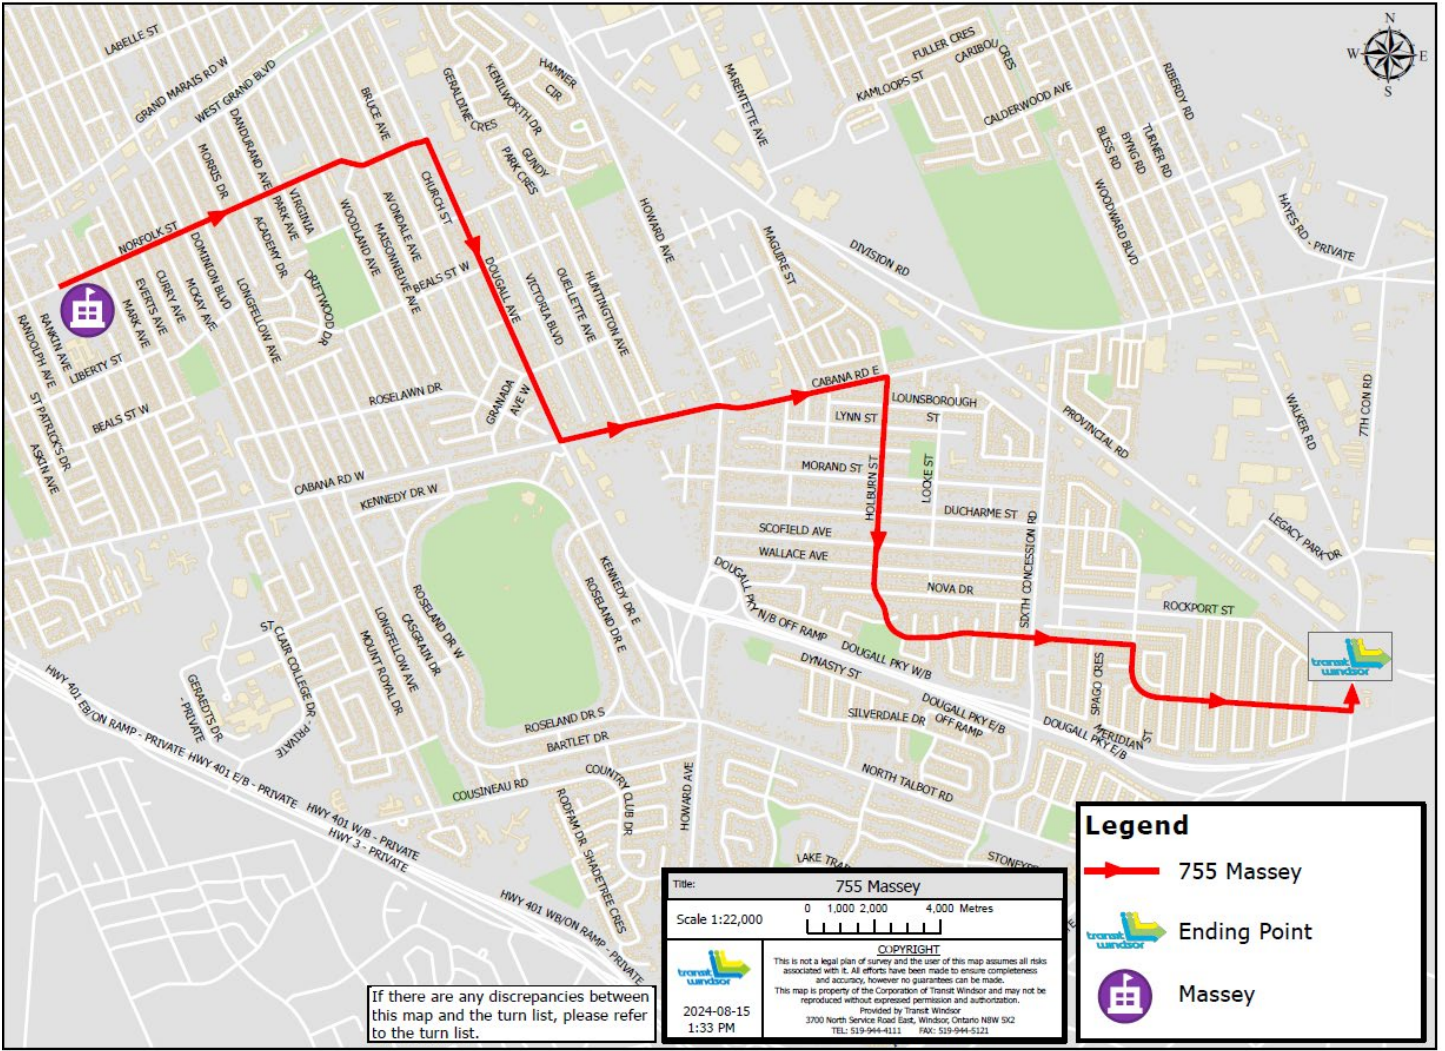

L. ON WALKER

1540- CALL IN OSO

755 Massey

756 MASSEY

**BUS WAITS IN BUS BAY NEXT TO FOOTBALL FIELD
ON NORFOLK**

EXTRA LEAVES MASSEY AT 3:15PM

R. ON MCKAY TO DOMINION

L. ON CABANA

EXTRA LEAVES MASSEY AT 3:15PM

R ON MCKAY TO DOMINION

L. ON CABANA

R ON MCGRAW

L. ON KENNEDY

L. ON NEAL

R. ON HOWARD

L. ON LAKE TRAIL

R. ON SOUTHWOOD LAKES BLVD.

L. ON NORTH TALBOT

R. ON HOWARD INTO DEV MALL

EXTRA ENDS AT DEV. MALL

757 Massey

If there are any discrepancies between this map and the turn list, please refer to the turn list.

758 Massey

759 MASSEY

EXTRA LEAVES MASSEY AT 3:15PM EARLIER IF FULL

R. ON GRAND MARAIS,

L. ON DOMINION

R. ON RIVERSIDE DR.

R. ON FERRY

R. CHATHAM ST. INTO DOWNTOWN BUS STATION