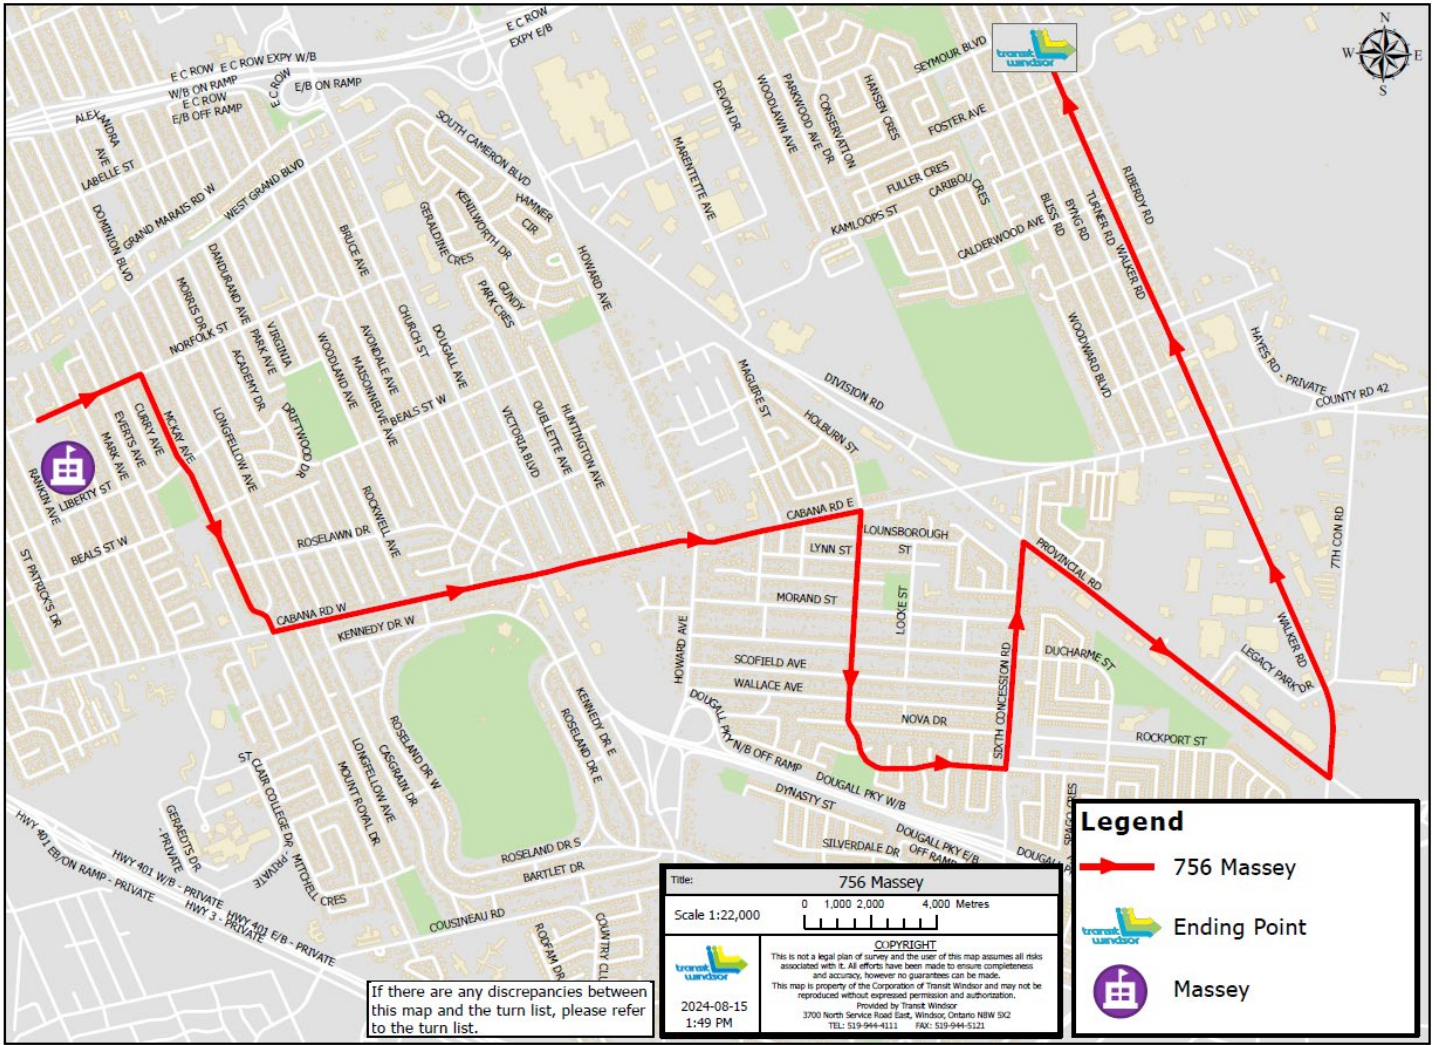

R. ON HOLBURN

L. ON 6TH CONC.

R. ON PROVINCIAL

L. ON WALKER

EXTRA ENDS AT FOSTER

756 PM Massey

757 MASSEY

**BUS WAITS IN BUS BAY NEXT TO FOOTBALL FIELD
ON NORFOLK**

EXTRA LEAVES MASSEY AT 3:15PM

R ON MCKAY TO DOMINION

L. ON CABANA

R ON MCGRAW

L. ON KENNEDY

L. ON NEAL

R. ON HOWARD

L. ON LAKE TRAIL

R. ON SOUTHWOOD LAKES BLVD.

L. ON NORTH TALBOT

R. ON HOWARD INTO DEV MALL

EXTRA ENDS AT DEV. MALL

757 Massey

If there are any discrepancies between this map and the turn list, please refer to the turn list.