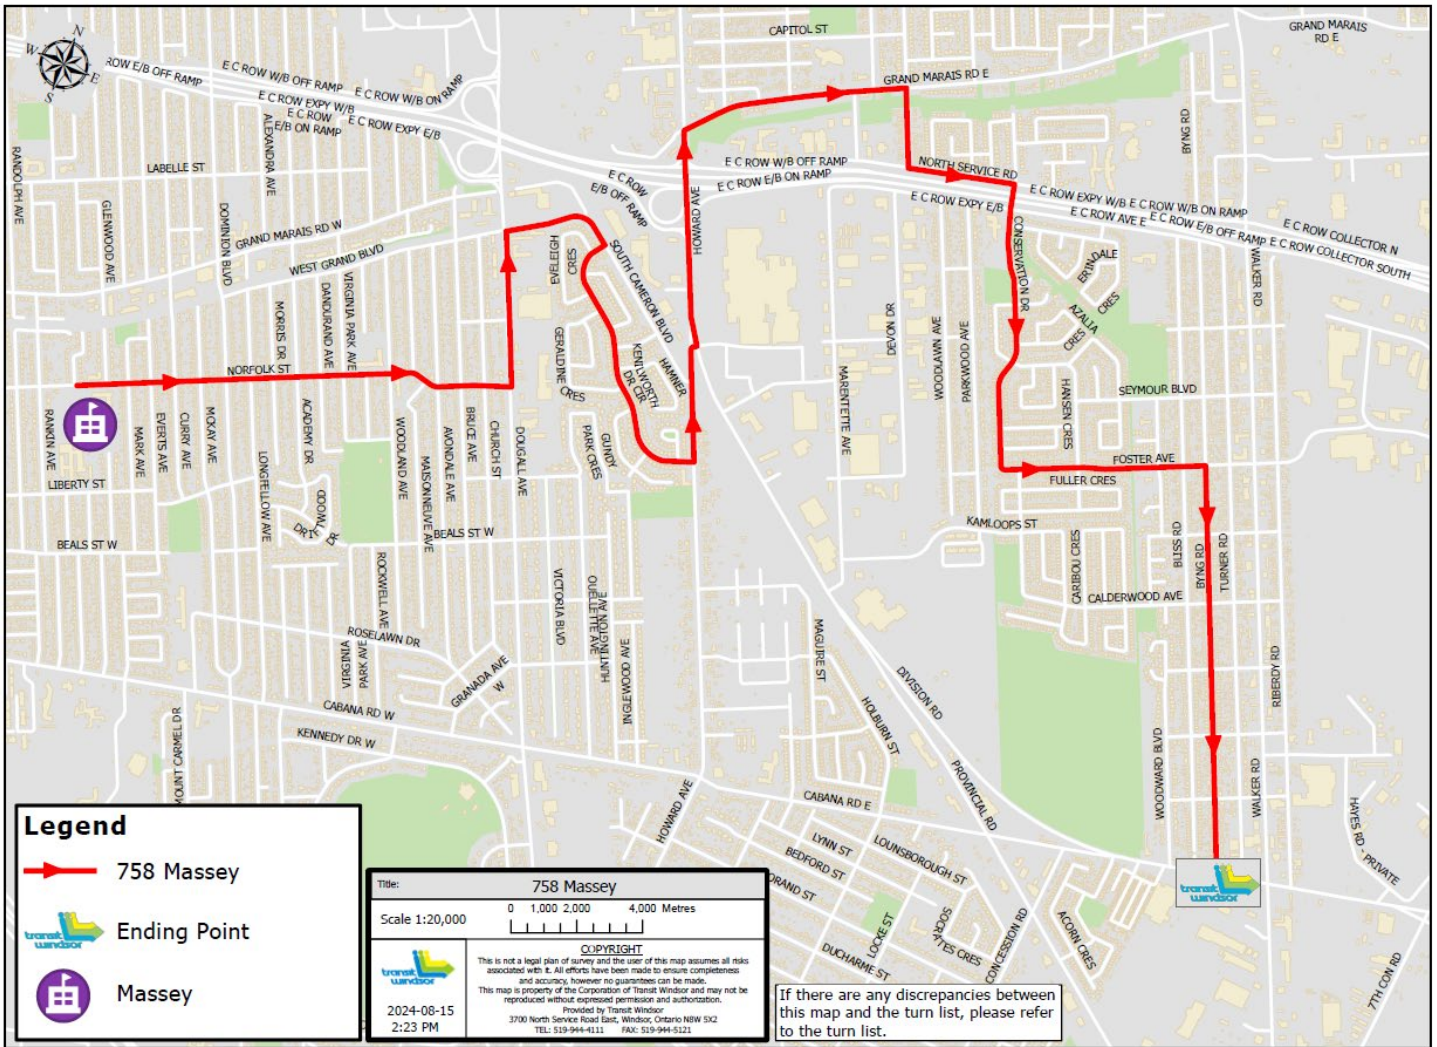

R. ON SOUTHWOOD LAKES BLVD.

L. ON NORTH TALBOT

R. ON HOWARD INTO DEV MALL

EXTRA ENDS AT DEV. MALL

757 Massey

If there are any discrepancies between this map and the turn list, please refer to the turn list.

758 MASSEY

**BUS WAITS IN BUS BAY NEXT TO FOOTBALL FIELD
ON NORFOLK**

EXTRA LEAVES MASSEY AT 3:15PM

- L. ON DOUGALL
- R. ON WEST GRAND BLVD.
- R. ON SOUTH CAMERON
- R. ON KENILWORTH AROUND TO
- L. ON HOWARD
- R. ON GRAND MARIAS
- R. ON LANGLOIS
- L. ON N. SERVICE RD
- R. ON CONSERVATION
- L. ON FOSTER
- R. ON BYNG UNTIL EMPTY

758 Massey

759 MASSEY

EXTRA LEAVES MASSEY AT 3:15PM EARLIER IF FULL

R. ON GRAND MARAIS,

L. ON DOMINION

R. ON RIVERSIDE DR.

R. ON FERRY

R. CHATHAM ST. INTO DOWNTOWN BUS STATION

2024-08-15
2:42 PM

If there are any discrepancies between this map and the turn list, please refer to the turn list.