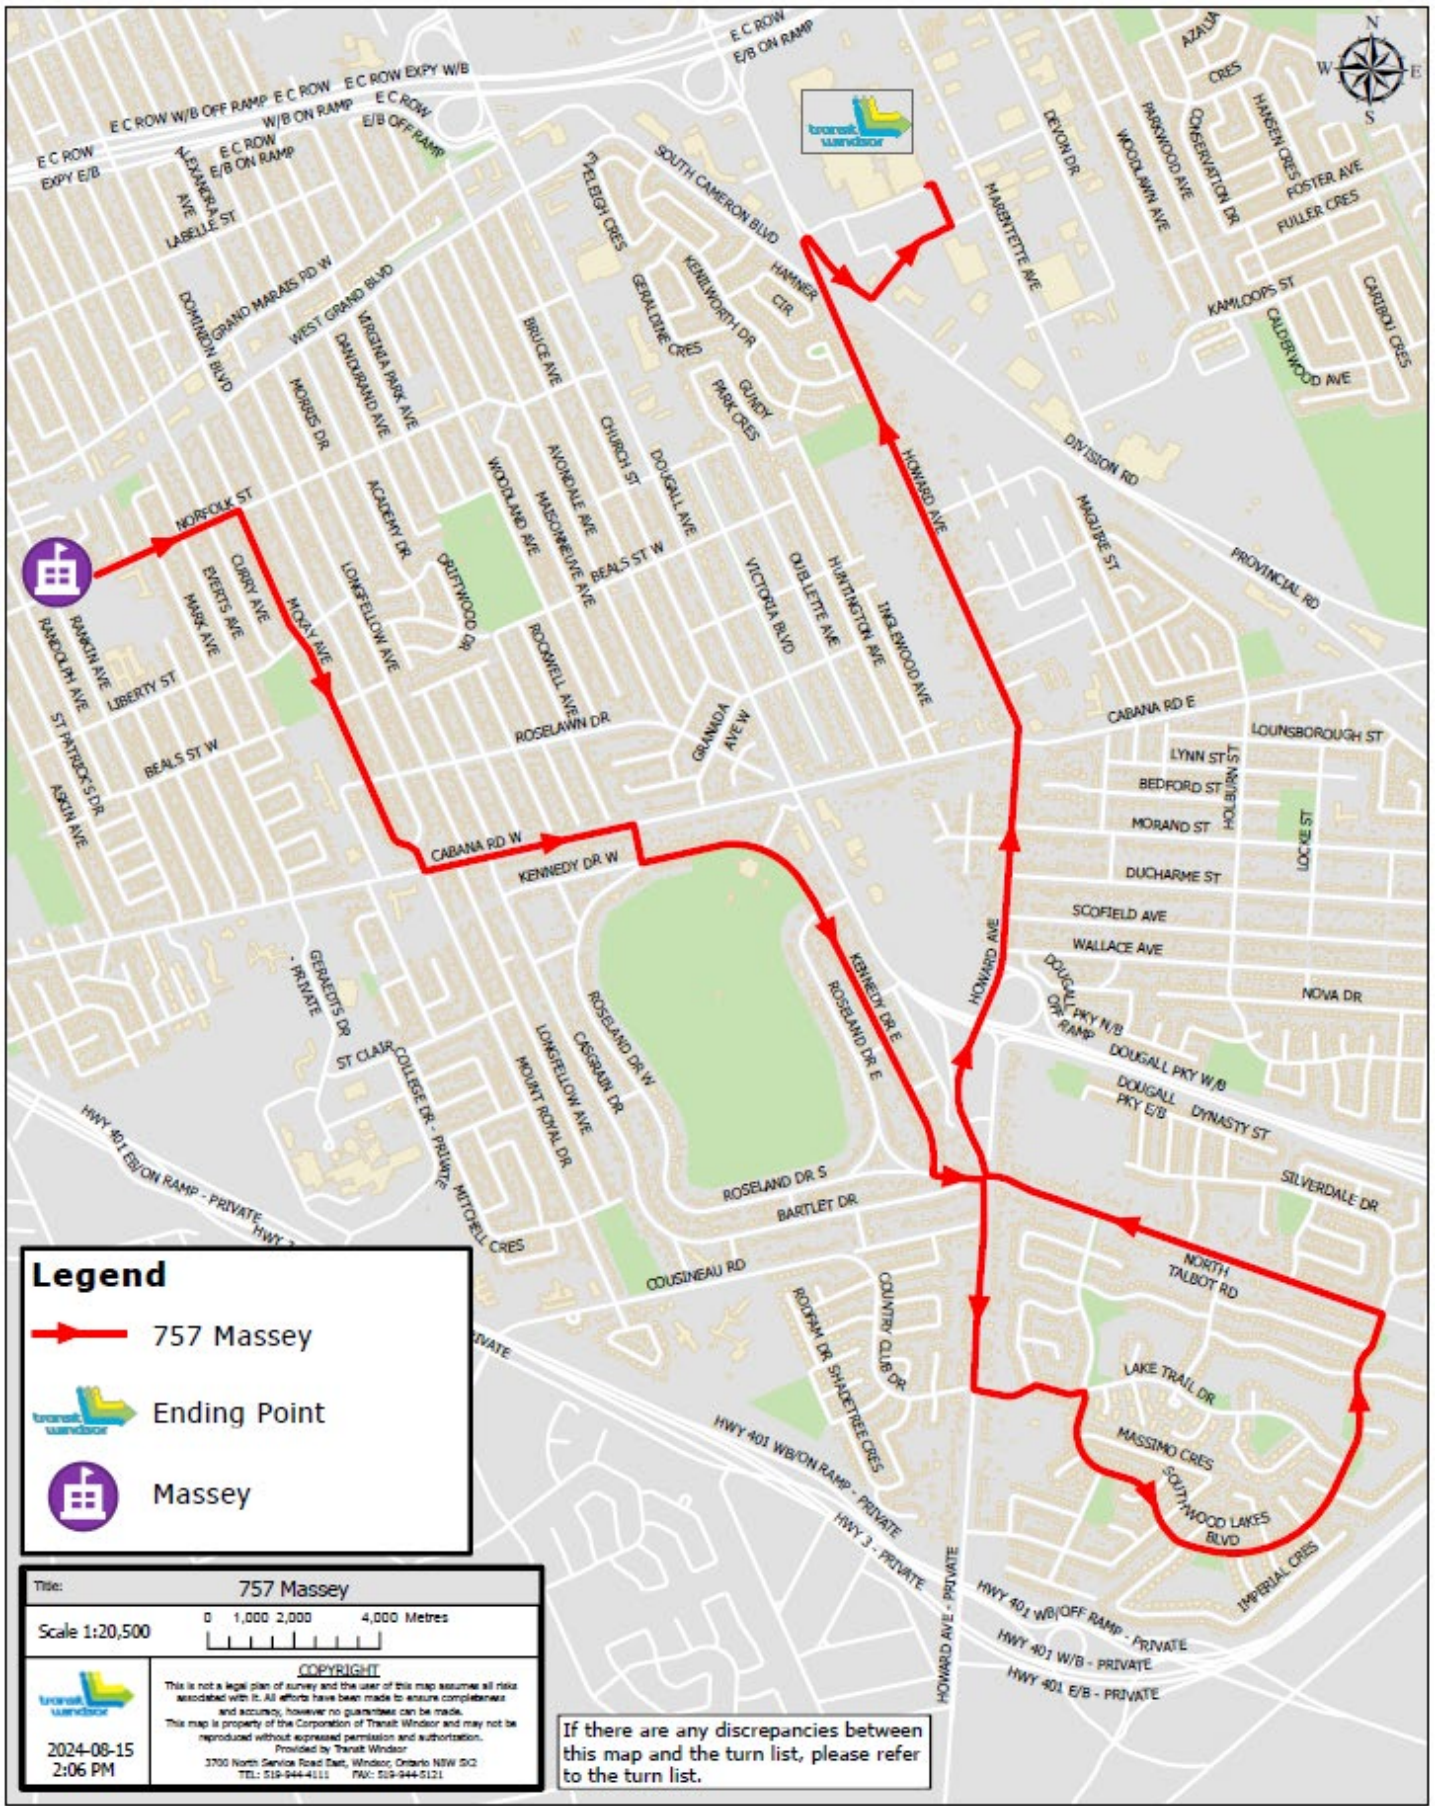

EXTRA LEAVES MASSEY AT 3:15PM

R ON MCKAY TO DOMINION

L. ON CABANA

R ON MCGRAW

L. ON KENNEDY

L. ON NEAL

R. ON HOWARD

L. ON LAKE TRAIL

R. ON SOUTHWOOD LAKES BLVD.

L. ON NORTH TALBOT

R. ON HOWARD INTO DEV MALL

EXTRA ENDS AT DEV. MALL

757 Massey

If there are any discrepancies between this map and the turn list, please refer to the turn list.

758 Massey

759 MASSEY

EXTRA LEAVES MASSEY AT 3:15PM EARLIER IF FULL

R. ON GRAND MARAIS,

L. ON DOMINION

R. ON RIVERSIDE DR.

R. ON FERRY

R. CHATHAM ST. INTO DOWNTOWN BUS STATION

2024-08-15
2:42 PM

If there are any discrepancies between this map and the turn list, please refer to the turn list.