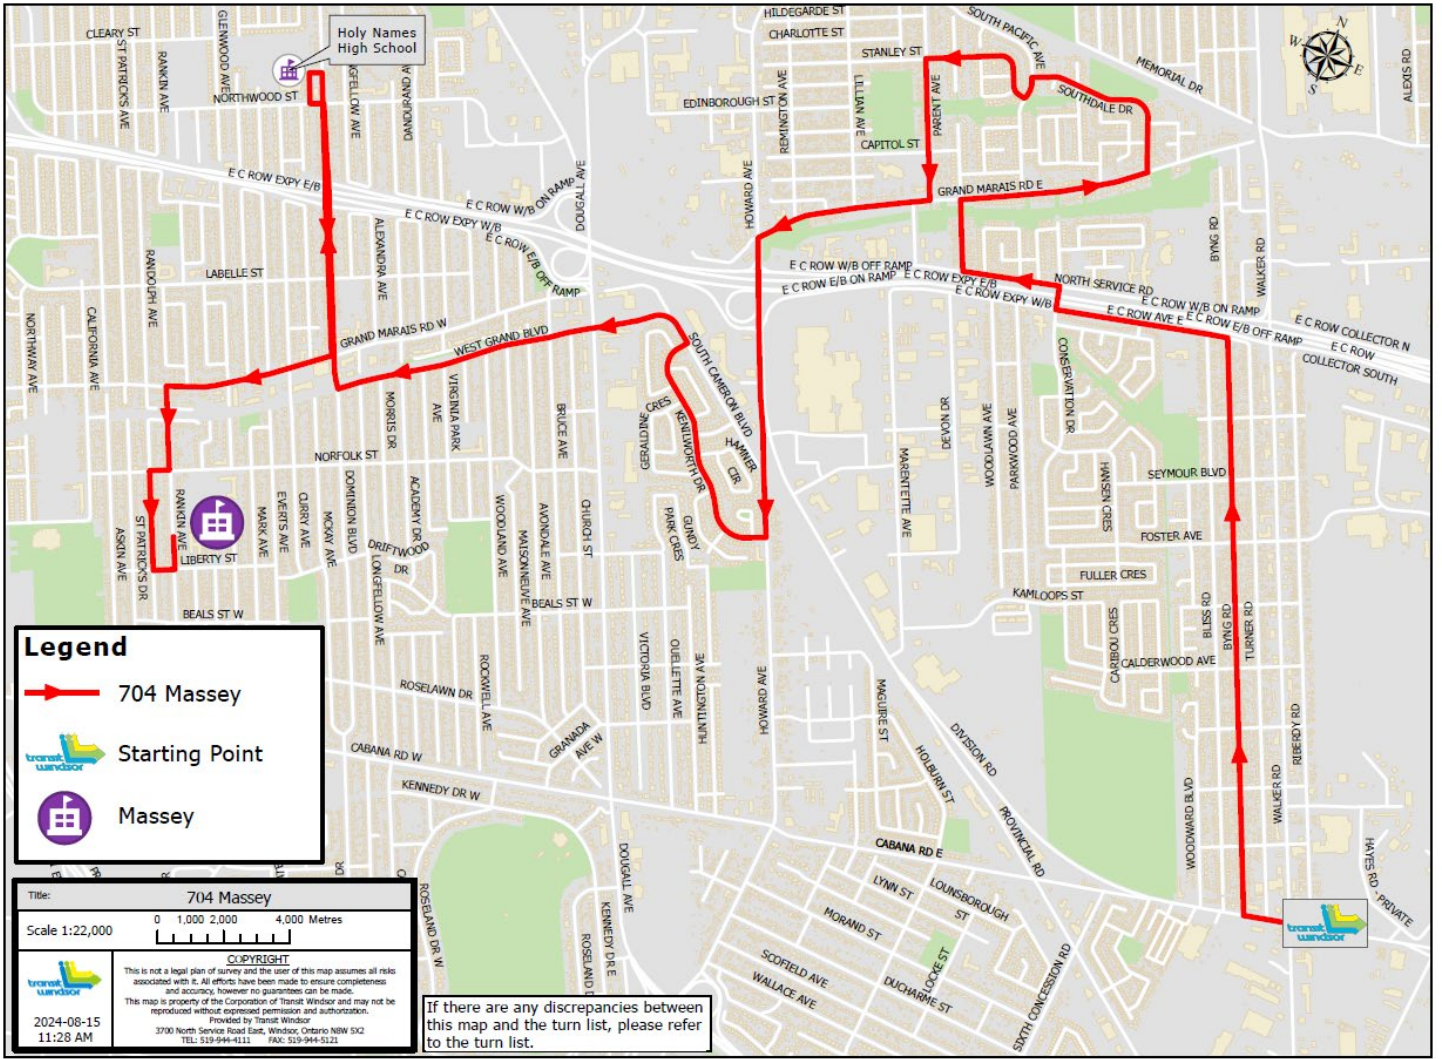

L. ON SOUTH CAMERON thru to WEST GRAND

R. ON DOMINION, L. INTO HOLY NAMES

DROPOFF AT HOLY NAMES THEN

R. ON DOMINION

R. ON GRAND MARAIS, L. ON RANKIN

R. ON NORFOLK, L. ON RANDOLPH

L. ON LIBERTY, L. ON RANKIN

DROP OFF NEXT TO MASSEY ON RANKIN

(810) MASSEY

704 Massey

705 MASSEY

STARTS AT POST OFFICE ON WALKER ROAD AT 800

R. ON DUCHARME

L. ON HOLBURN

L. ON 6TH CONCESSION

8:00 RIVERSIDE & CAMPBELL

DOMINION SOUTHBOUND TO

R. ON GRAND MARAIS

L. ON RANKIN

R. ON NORFOLK

L. ON RANDOLPH

L. ON LIBERTY

L. ON RANKIN