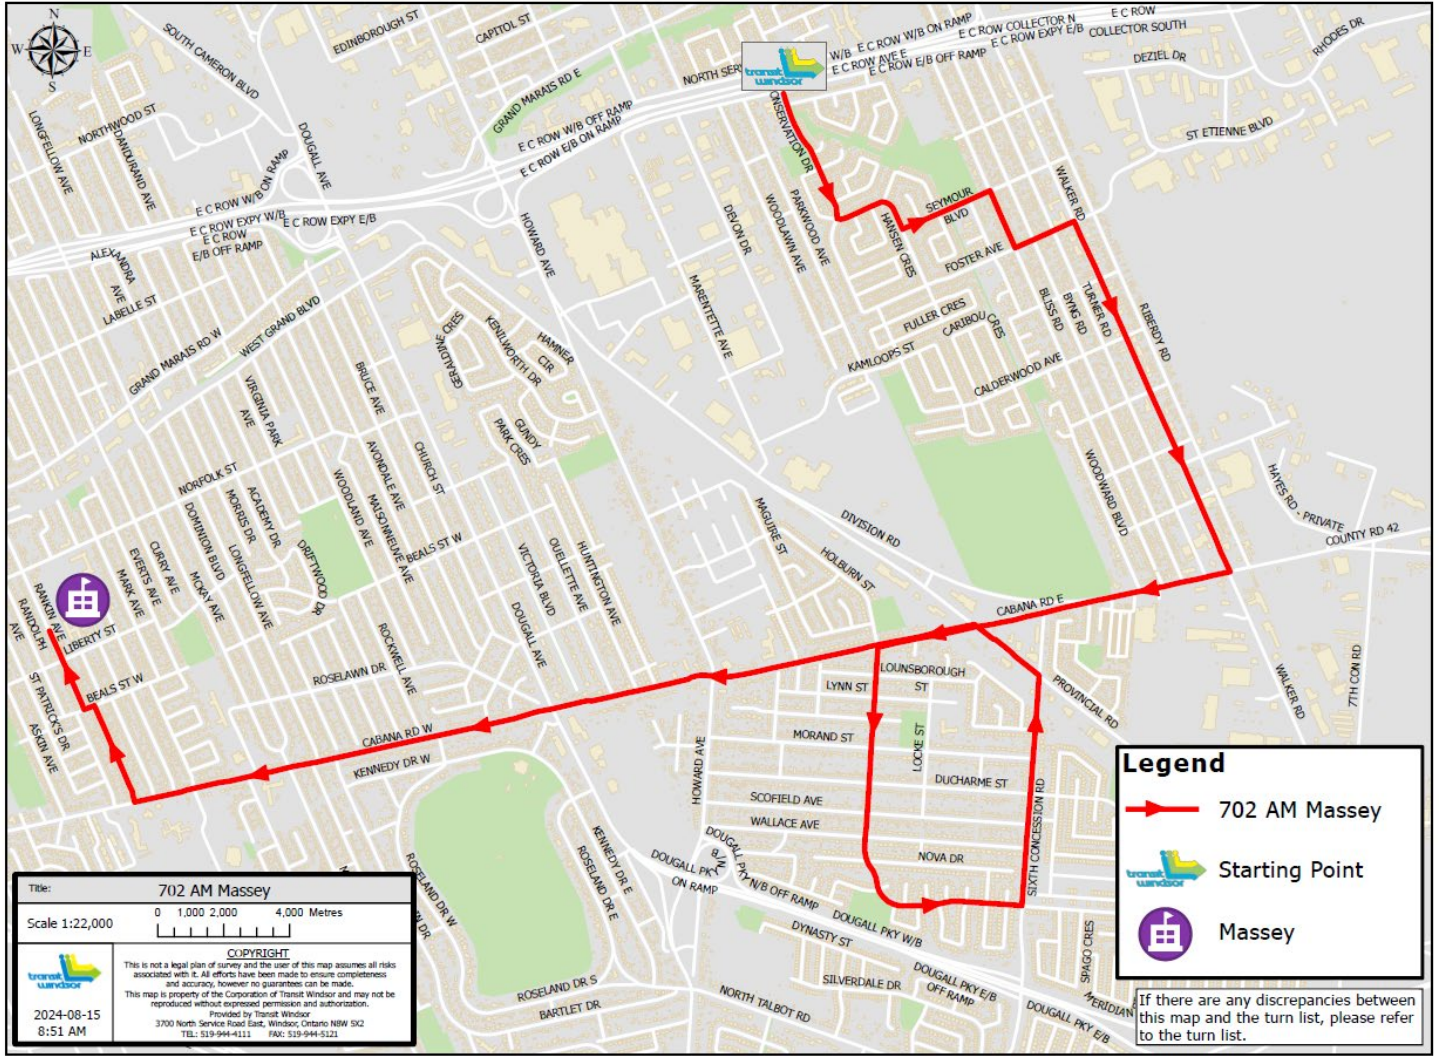

702 AM Massey