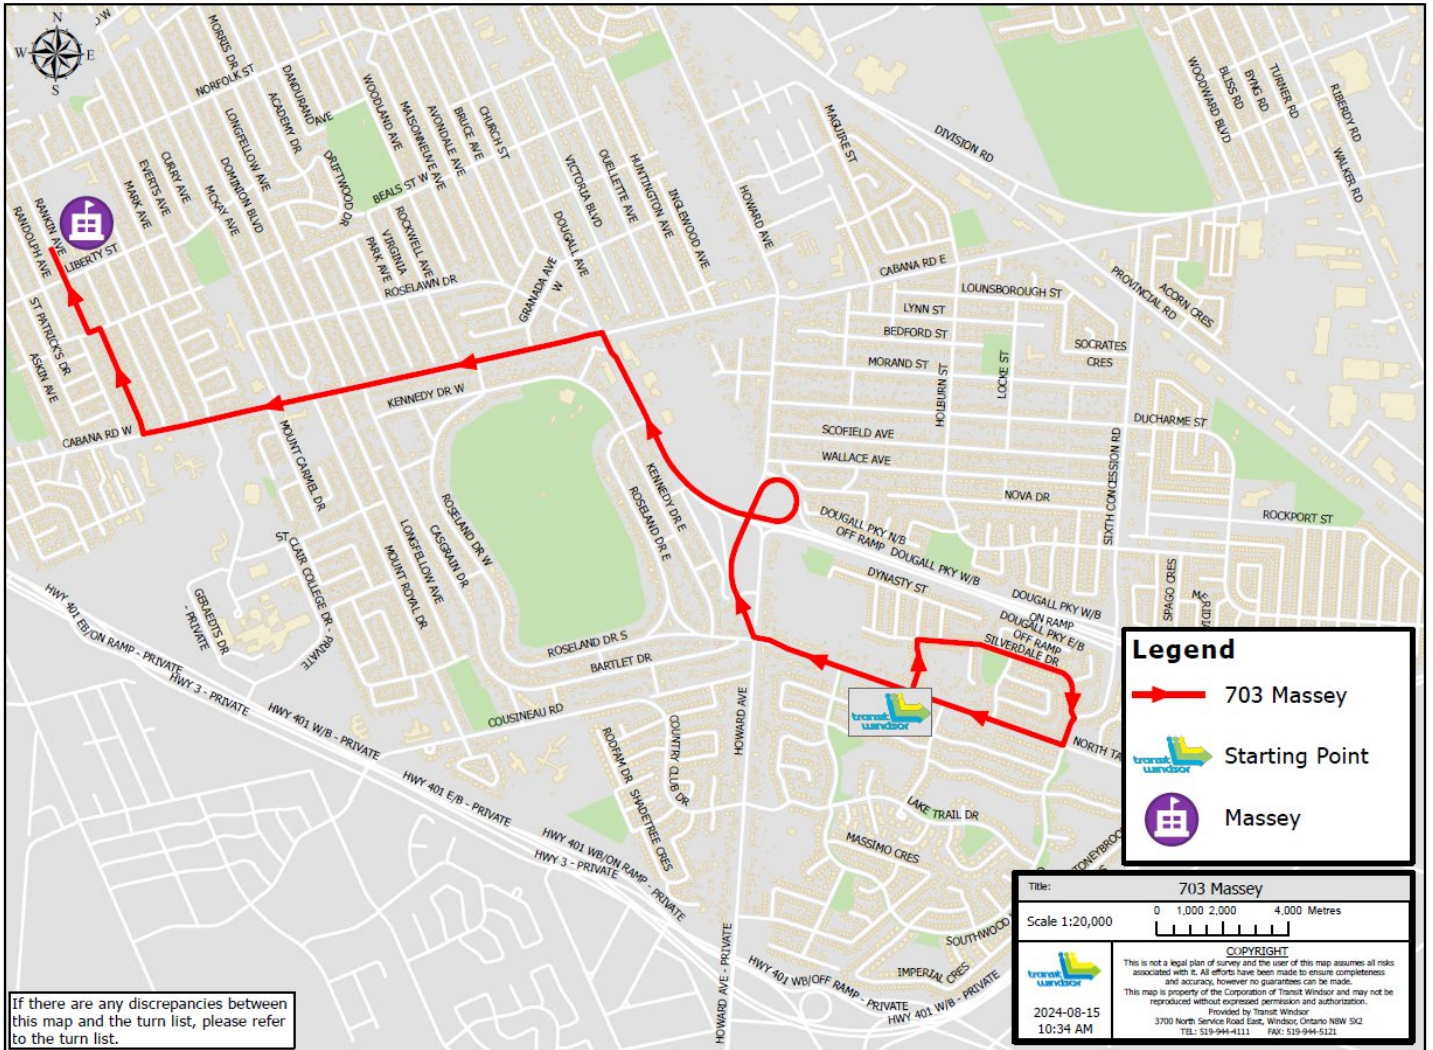

703 Massey

If there are any discrepancies between this map and the turn list, please refer to the turn list.

Title: 703 Massey	
Scale 1:20,000	
COPYRIGHT	
This is not a legal plan of survey and the user of this map assumes all risks associated with it. All efforts have been made to ensure completeness and accuracy, however no guarantees can be made.	
This map is property of the Corporation of Transit Windsor and may not be reproduced without expressed permission and authorization.	
Provided by Transit Windsor 3700 North Service Road East, Windsor, Ontario N9W 5X2 TEL: 519-944-4111 FAX: 519-944-5121	
	2024-08-15 10:34 AM