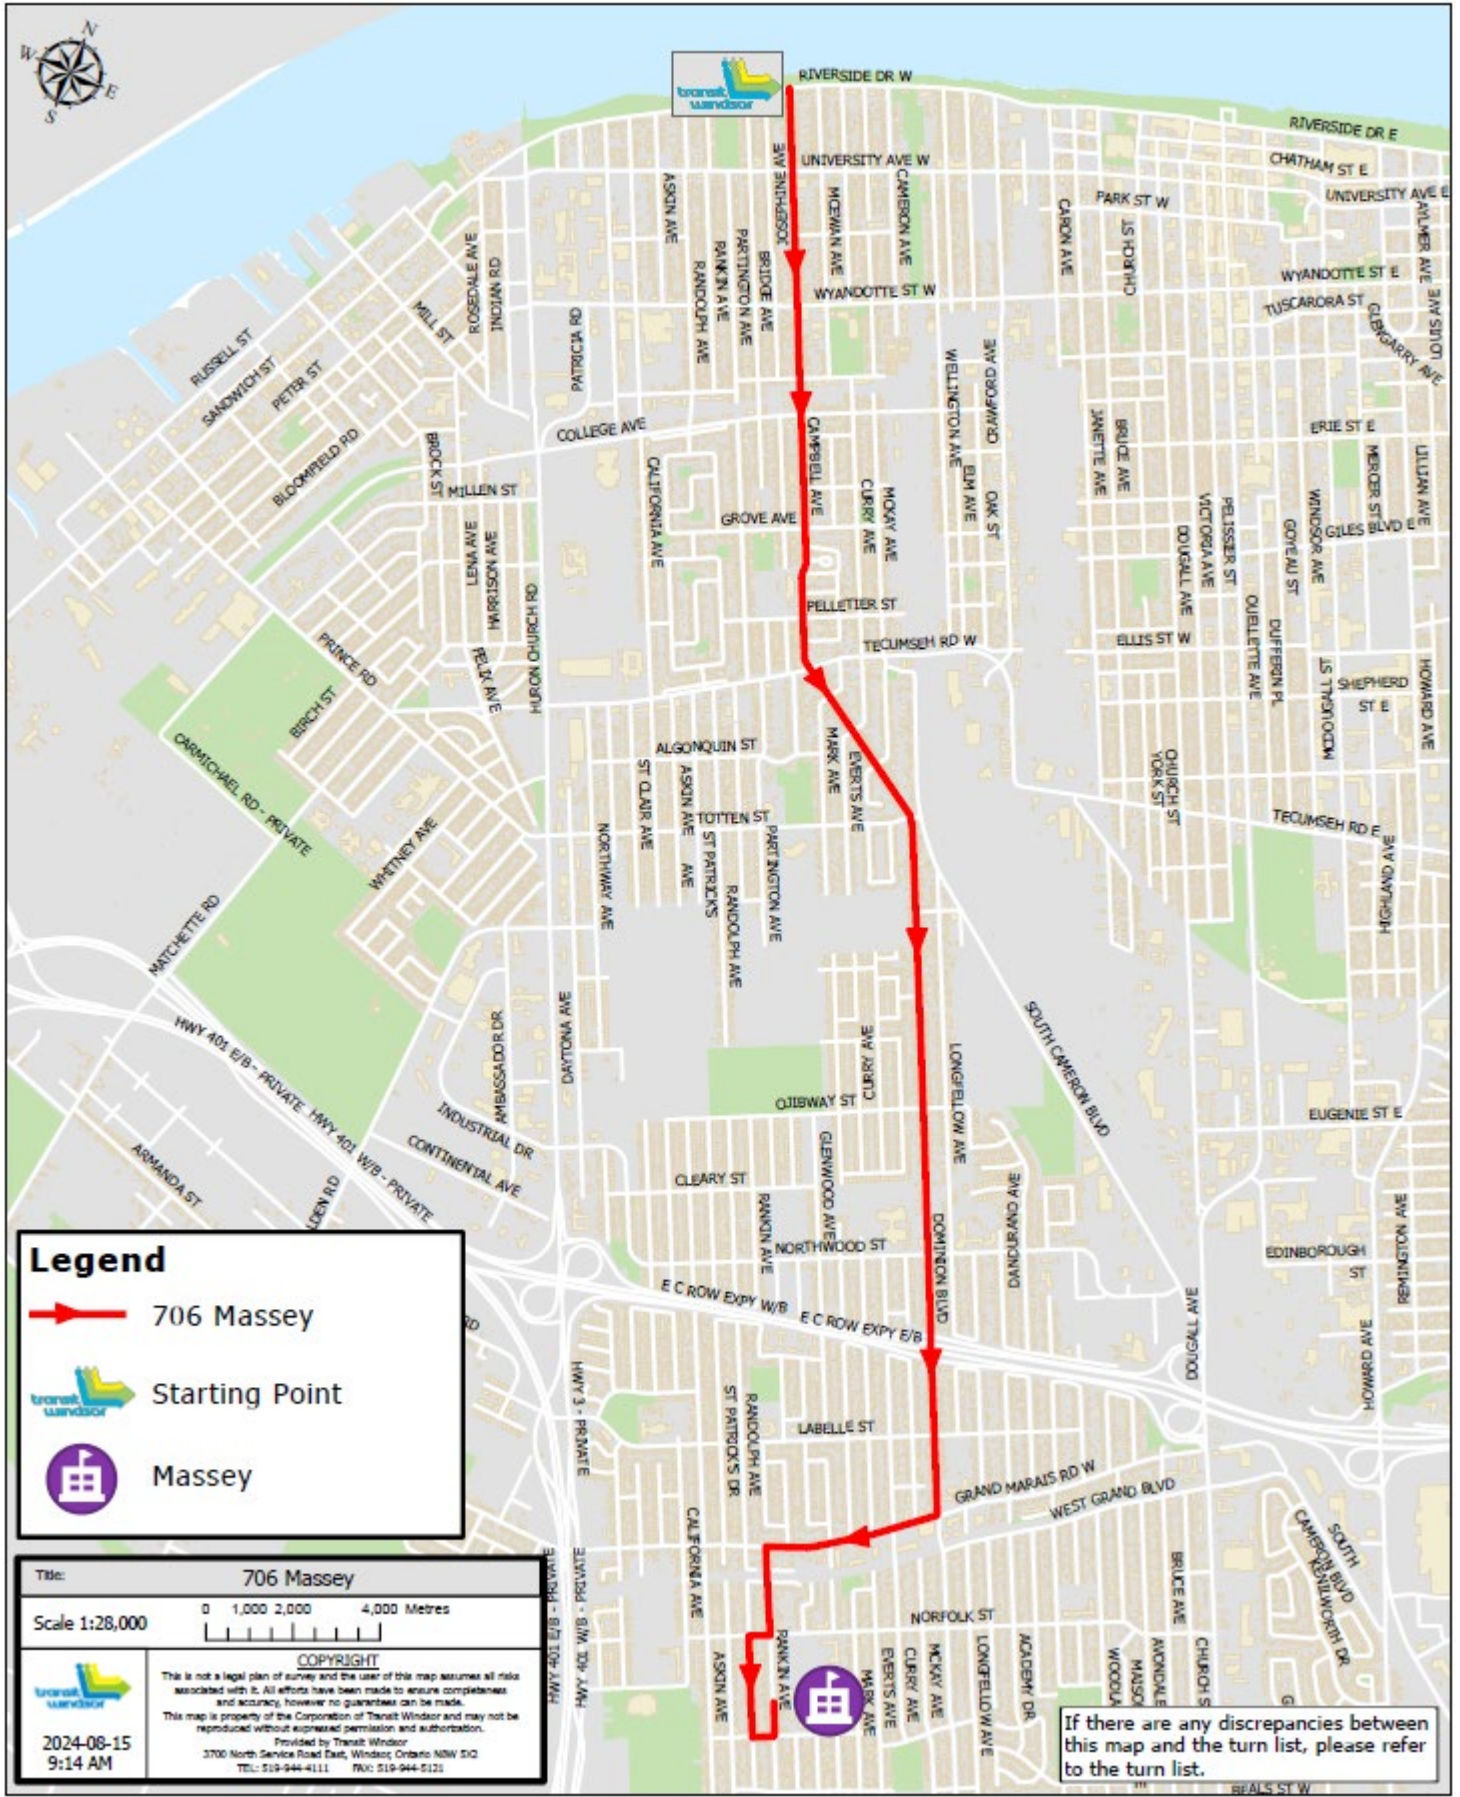

L. ON SOUTH CAMERON thru to WEST GRAND

R. ON DOMINION, L. INTO HOLY NAMES

DROPOFF AT HOLY NAMES THEN

R. ON DOMINION

R. ON GRAND MARAIS, L. ON RANKIN

R. ON NORFOLK, L. ON RANDOLPH

L. ON LIBERTY, L. ON RANKIN

8:00 RIVERSIDE & CAMPBELL

DOMINION SOUTHBOUND TO

R. ON GRAND MARAIS

L. ON RANKIN

R. ON NORFOLK

L. ON RANDOLPH

L. ON LIBERTY

L. ON RANKIN

DROP OFF IN SCHOOL BUS STOP ON RANKIN

THIS EXTRA ENDS AT MASSEY

THIS BUS DOES NOT GO TO St. Clair College

830 MASSEY – ALL STUDENTS MUST EXIT AT THIS POINT

706 Massey

707 MASSEY

STARTS AT 7:55 AT N. TALBOT AND NORTHWOOD LAKES