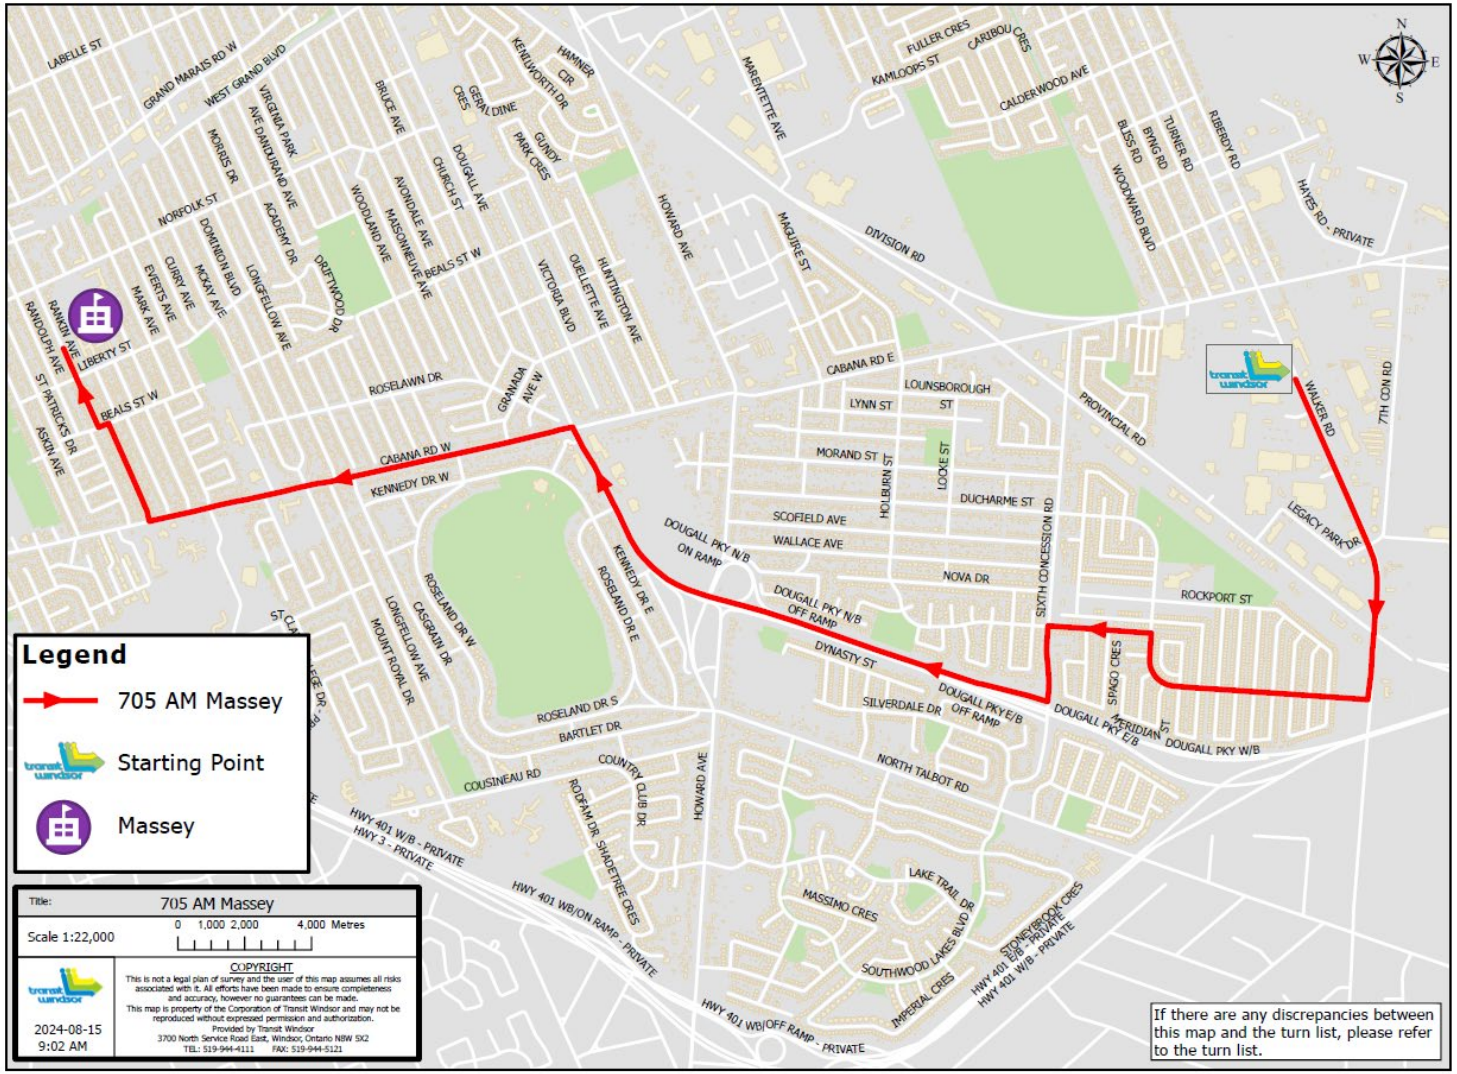

L. ON SOUTH CAMERON thru to WEST GRAND

R. ON DOMINION, L. INTO HOLY NAMES

DROPOFF AT HOLY NAMES THEN

R. ON DOMINION

R. ON GRAND MARAIS, L. ON RANKIN

R. ON NORFOLK, L. ON RANDOLPH

L. ON LIBERTY, L. ON RANKIN

R. ON DOUGALL PKWY.

L. ON CABANA (STUDENTS MAY BE IN BUS STOPS)

R. ON RANKIN

L. ON BEALS

R. ON RANKIN

DROP OFF NEXT TO MASSEY ON RANKIN

830 – MASSEY

705 AM Massey

8:00 RIVERSIDE & CAMPBELL

DOMINION SOUTHBOUND TO

R. ON GRAND MARAIS

L. ON RANKIN

R. ON NORFOLK

L. ON RANDOLPH

L. ON LIBERTY

L. ON RANKIN