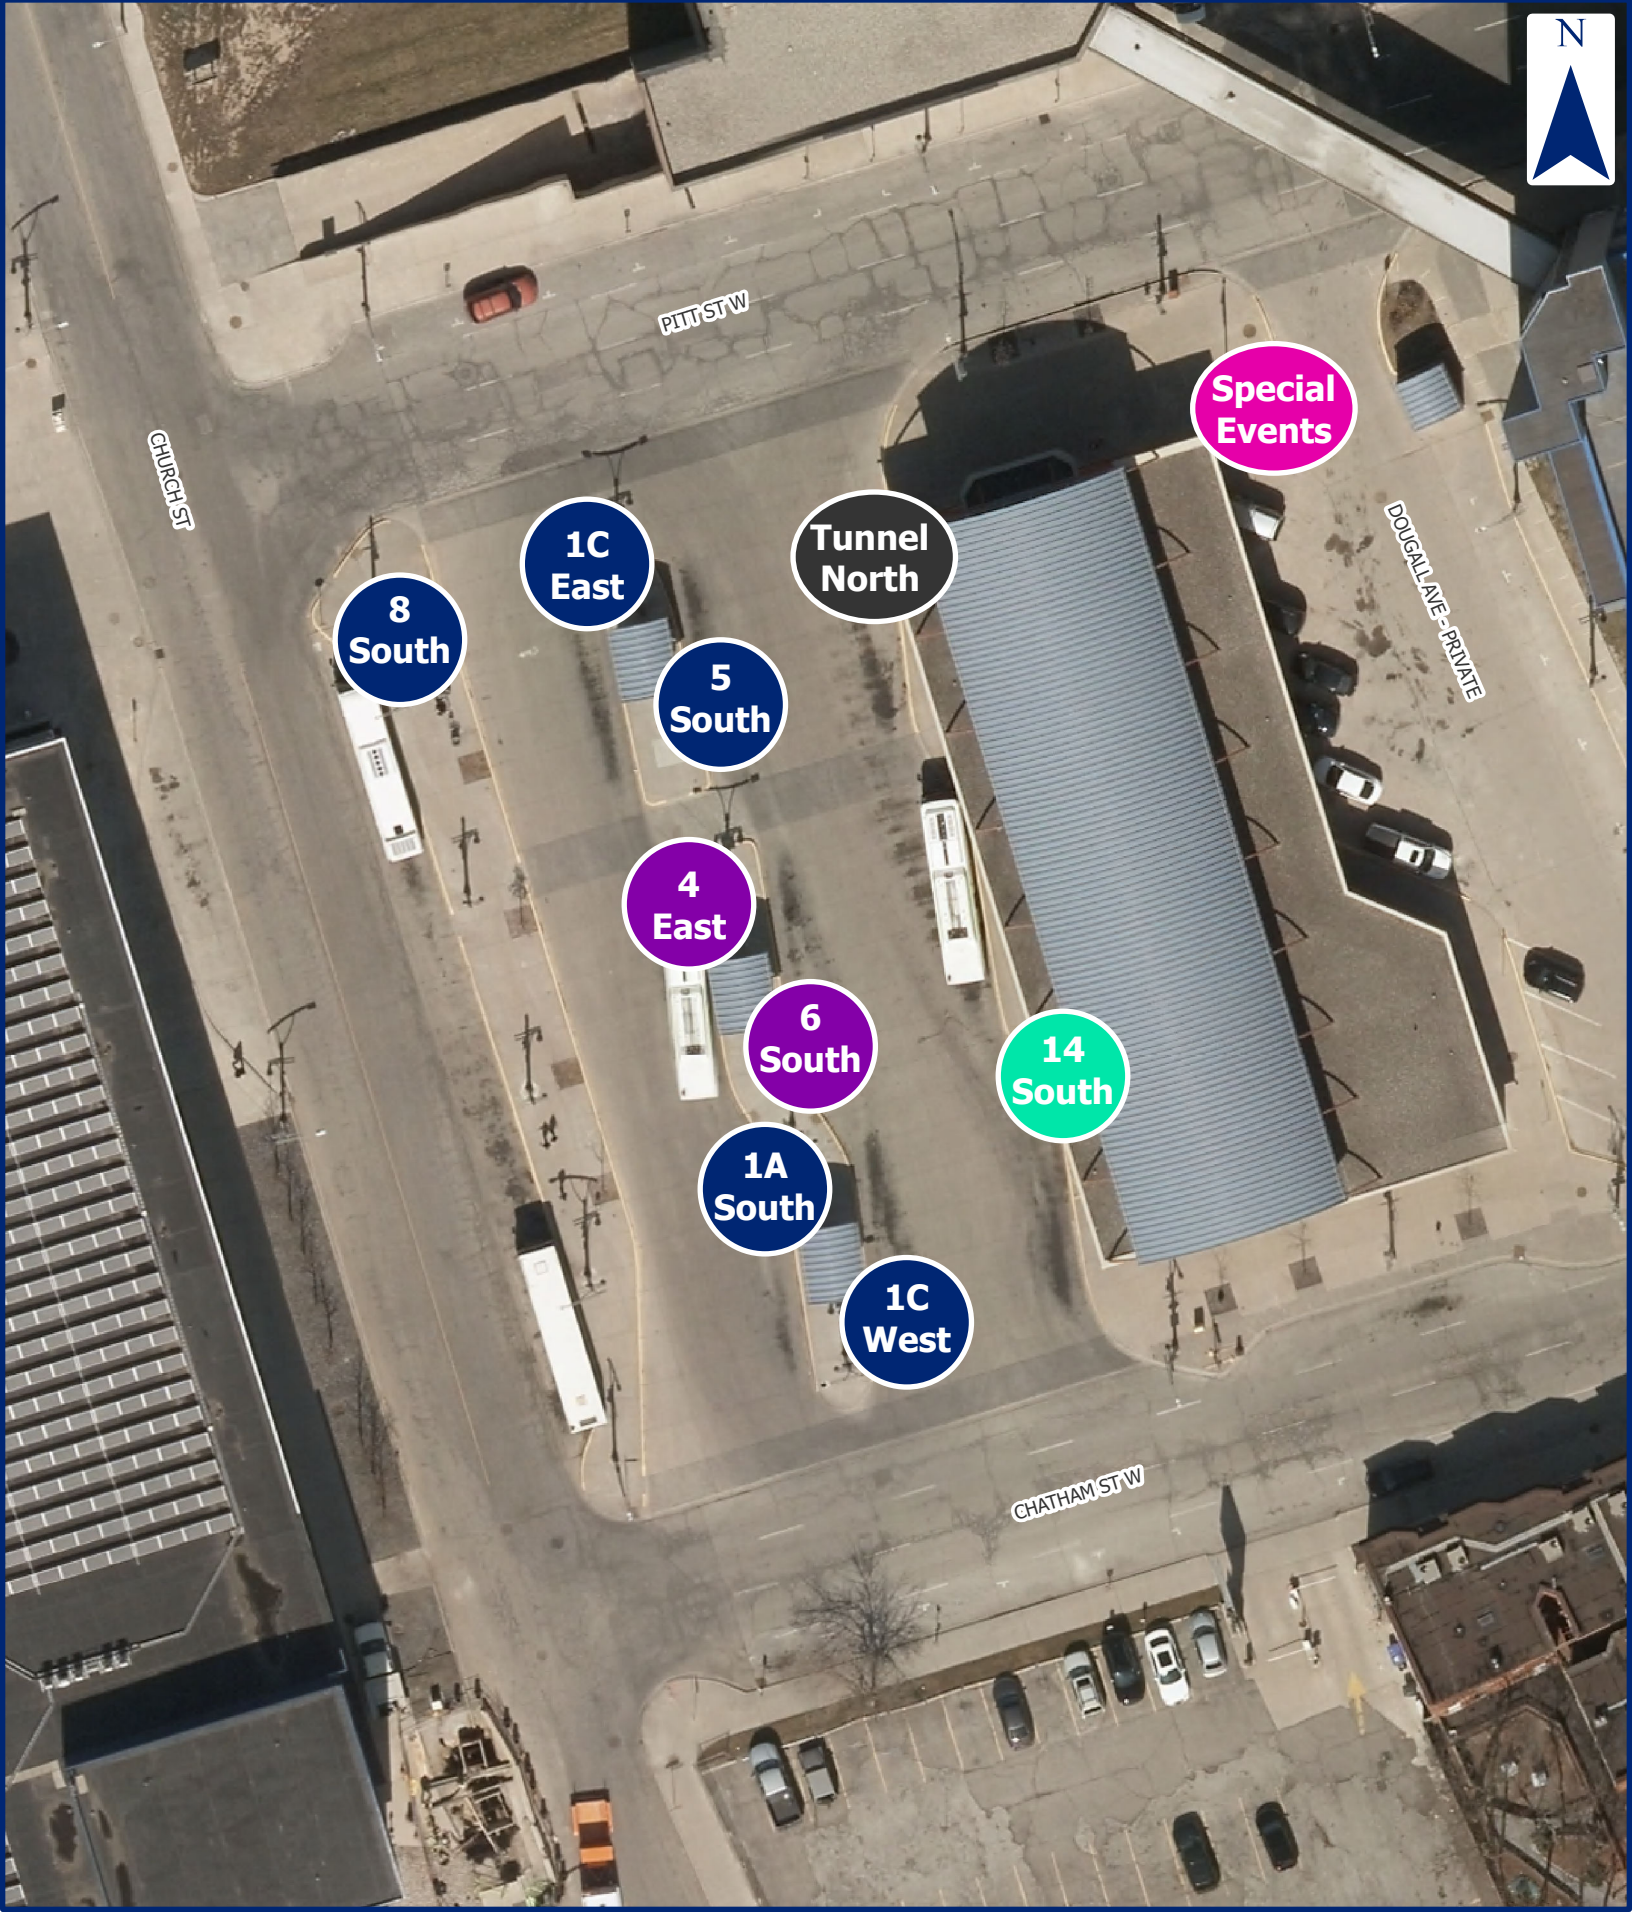

Windsor International Transit Terminal

Special Events

Tunnel North

1C East

8 South

5 South

4 East

6 South

14 South

1A South

1C West

CHURCH ST W

PITT ST W

DOUGAL AVE - PRIVATE

CHATHAM ST W