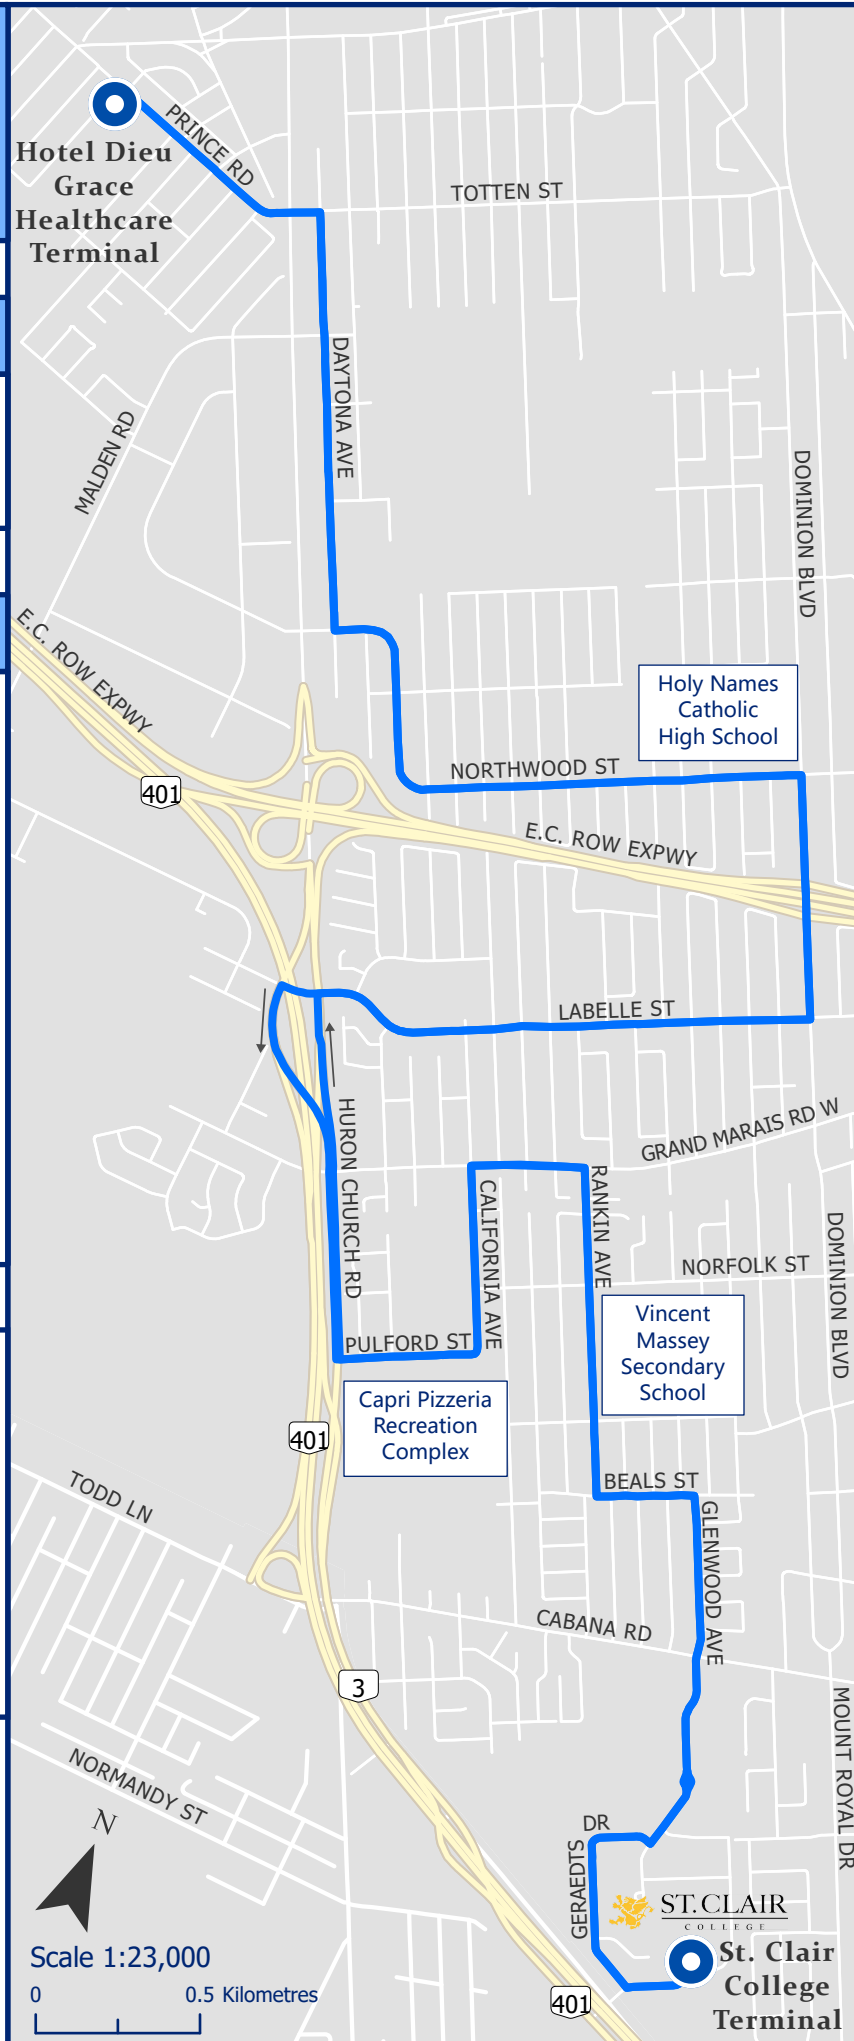

## Legend

-  Transit Terminal
-  Route 305

## Route 305 - Monday to Sunday

### Southbound

Hotel Dieu Grace Healthcare Terminal to Holy Names Catholic High School to Capri Pizzeria Recreation Complex to Vincent Massey Secondary School to St. Clair College Terminal

### Northbound

St. Clair College Terminal to Vincent Massey Secondary School to Capri Pizzeria Recreation Complex to Holy Names Catholic High School to Hotel Dieu Grace Healthcare Terminal

Route 305 will start and end at St. Clair College and the Hotel Dieu Grace Healthcare Terminal. This route provides service to new areas of South Windsor and areas previously covered by the Dominion 5 route. The Dominion 5 is being eliminated and Routes 305 and 115 will be implemented to cover much of the Dominion 5 route. This is part of the Transit Master Plan implementation.