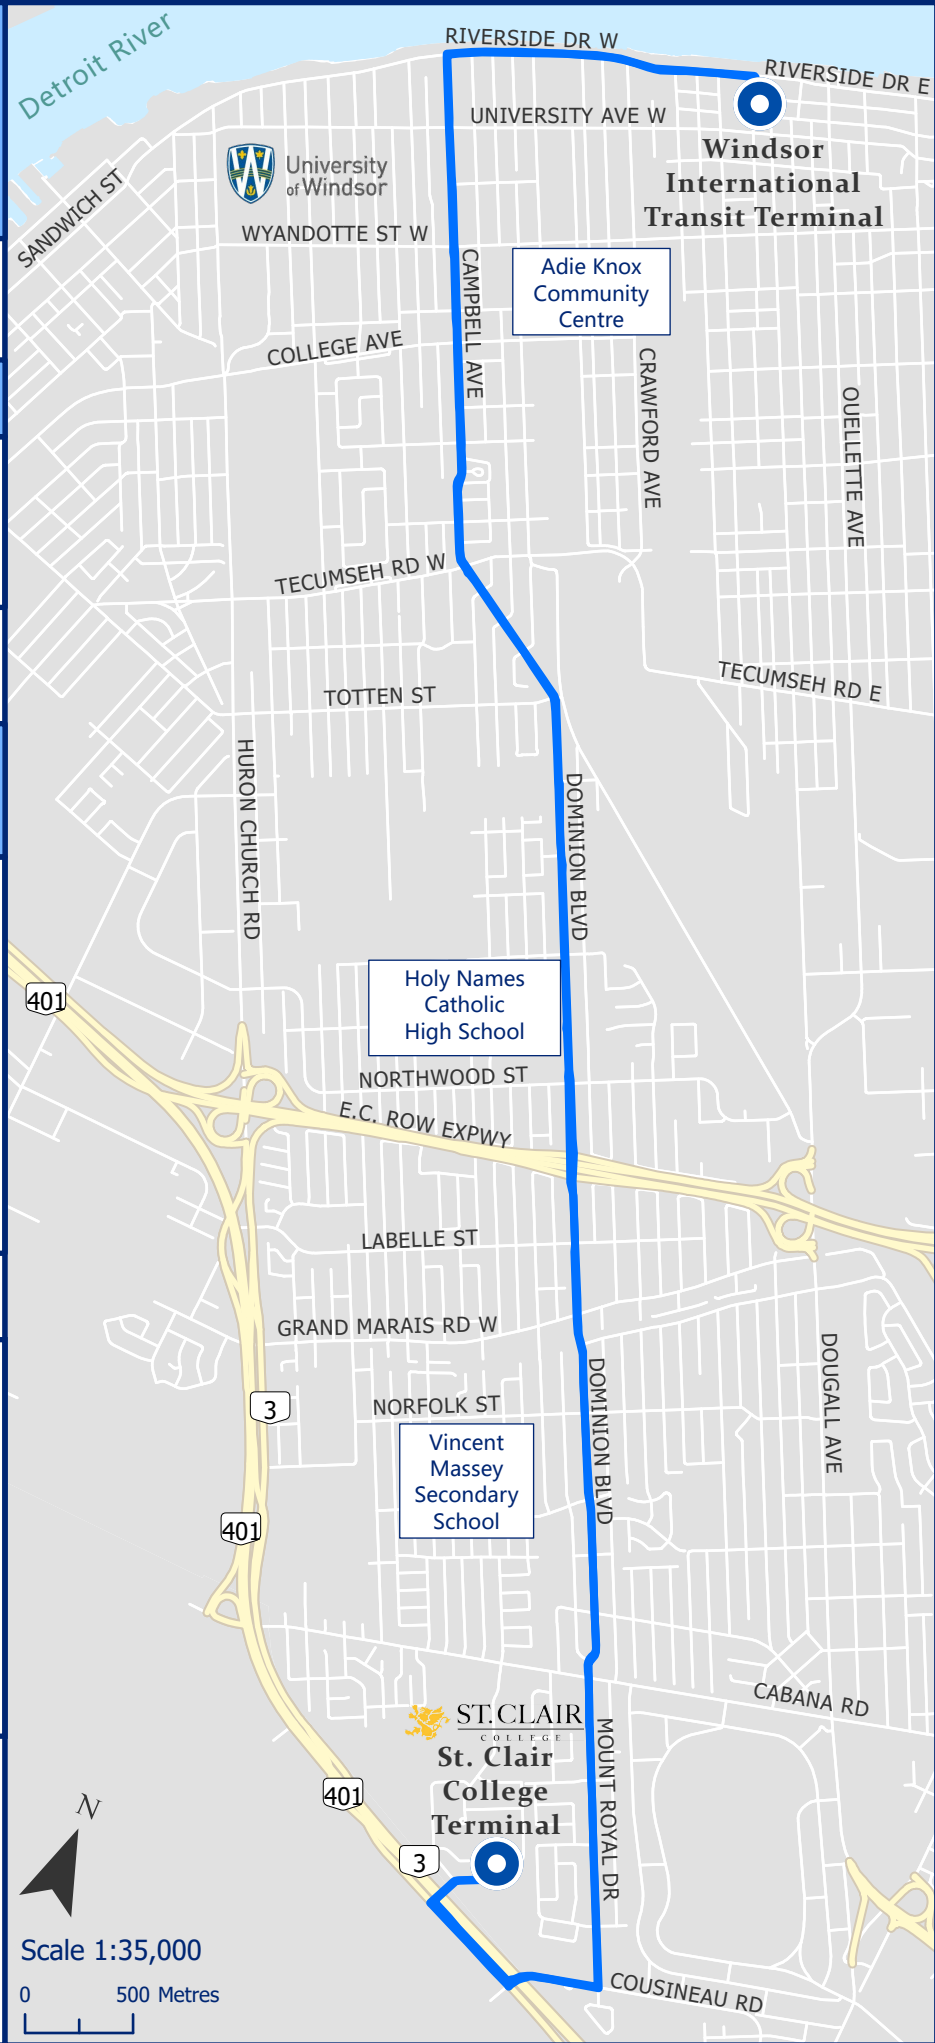

Route 115

Transit Windsor
2023 Service Plan

Legend

- Route 115
- Transit Terminal

Route 115 Monday to Sunday

Southbound
Windsor International Transit Terminal to Holy Names Catholic High School to St. Clair College Terminal

Northbound
St. Clair College Terminal to Holy Names Catholic High School to Windsor International Transit Terminal

Route 115 will start and end at St. Clair College and the Windsor International Transit Terminal. This route is similar to the Dominion 5 and adds service in both directions on Mount Royal Drive and Dominion Boulevard. Please see Route 305 for more service previously covered by the Dominion 5. This is part of the Transit Master Plan implementation.