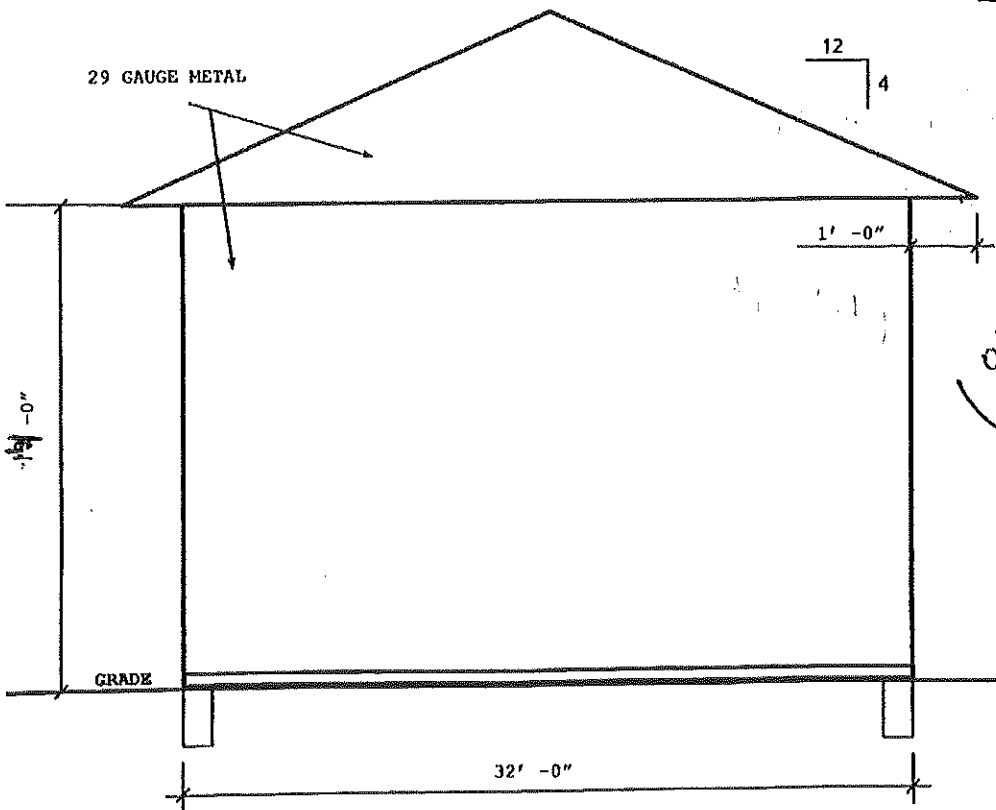

NORTH ELEVATION

SOUTH ELEVATION

Peak

(8600 MAX 18")

12'-4" ±

12.85-15.

GRADE