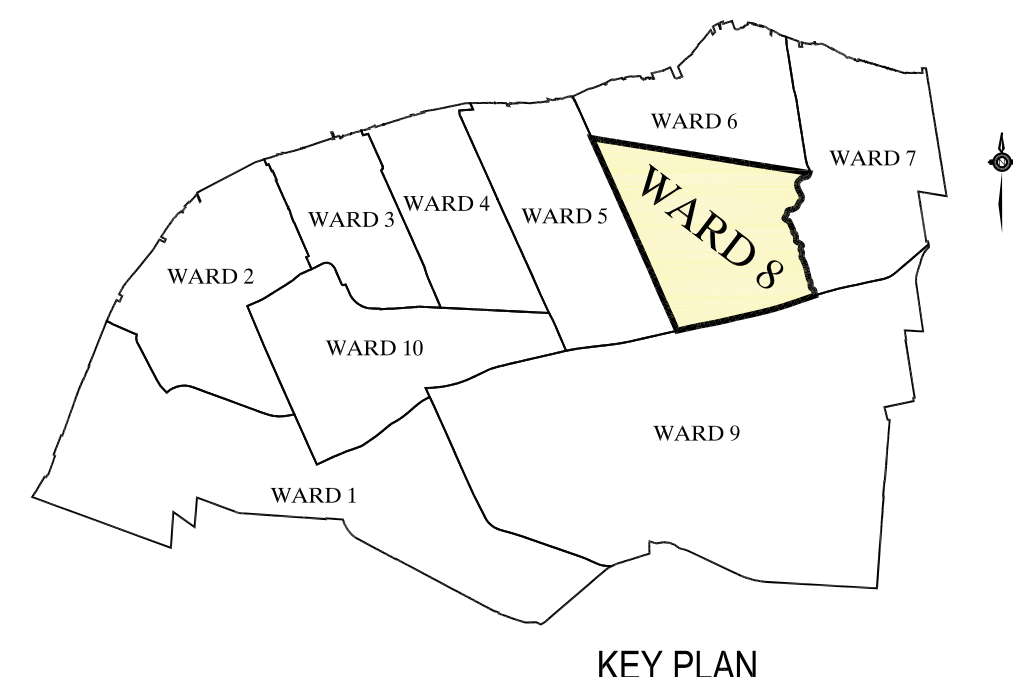

WARD 8 MUNICIPAL ELECTORAL MAP

- CURRENT VOTING LOCATIONS
- CURRENT VOTING LOCATIONS - RESIDENTS ONLY

Prepared by Geomatics

SCALE: N.T.S.	DATE: APRIL, 2018	DWG. NO. 3M-230
---------------	-------------------	---------------------------