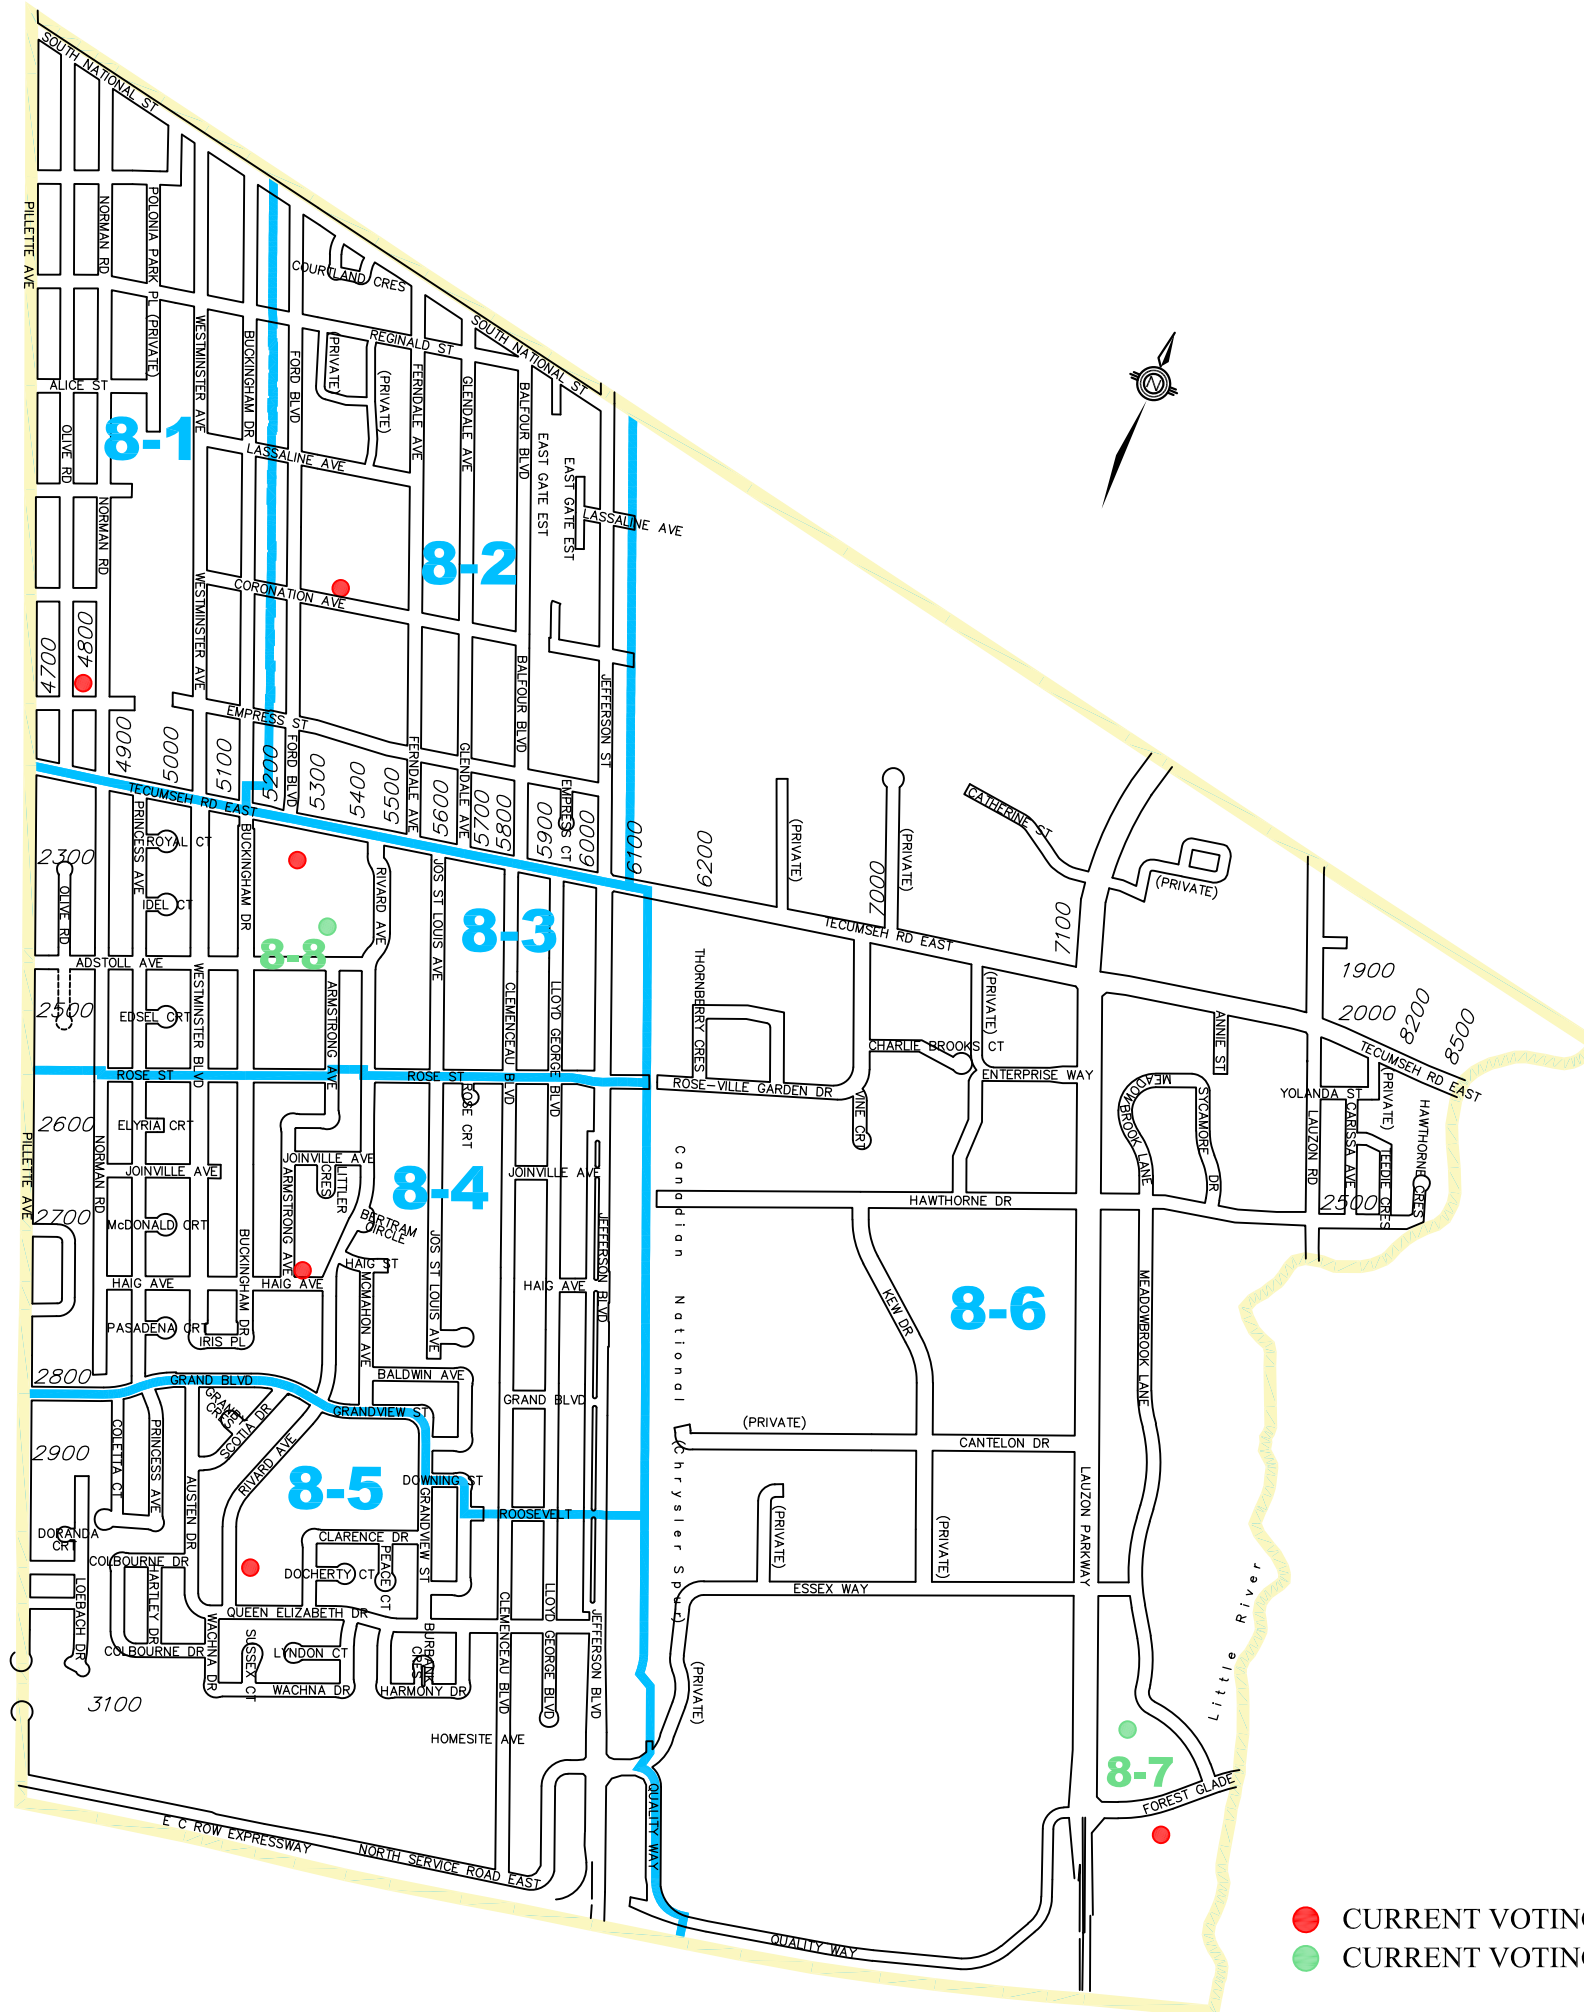

WARD 8 MUNICIPAL ELECTORAL MAP

- CURRENT VOTING LOCATIONS
- CURRENT VOTING LOCATIONS - RESIDENTS ONLY

Prepared by Geomatics

SCALE: N.T.S.	DATE: APRIL, 2018	DWG. NO. 3M-230
---------------	-------------------	---------------------------