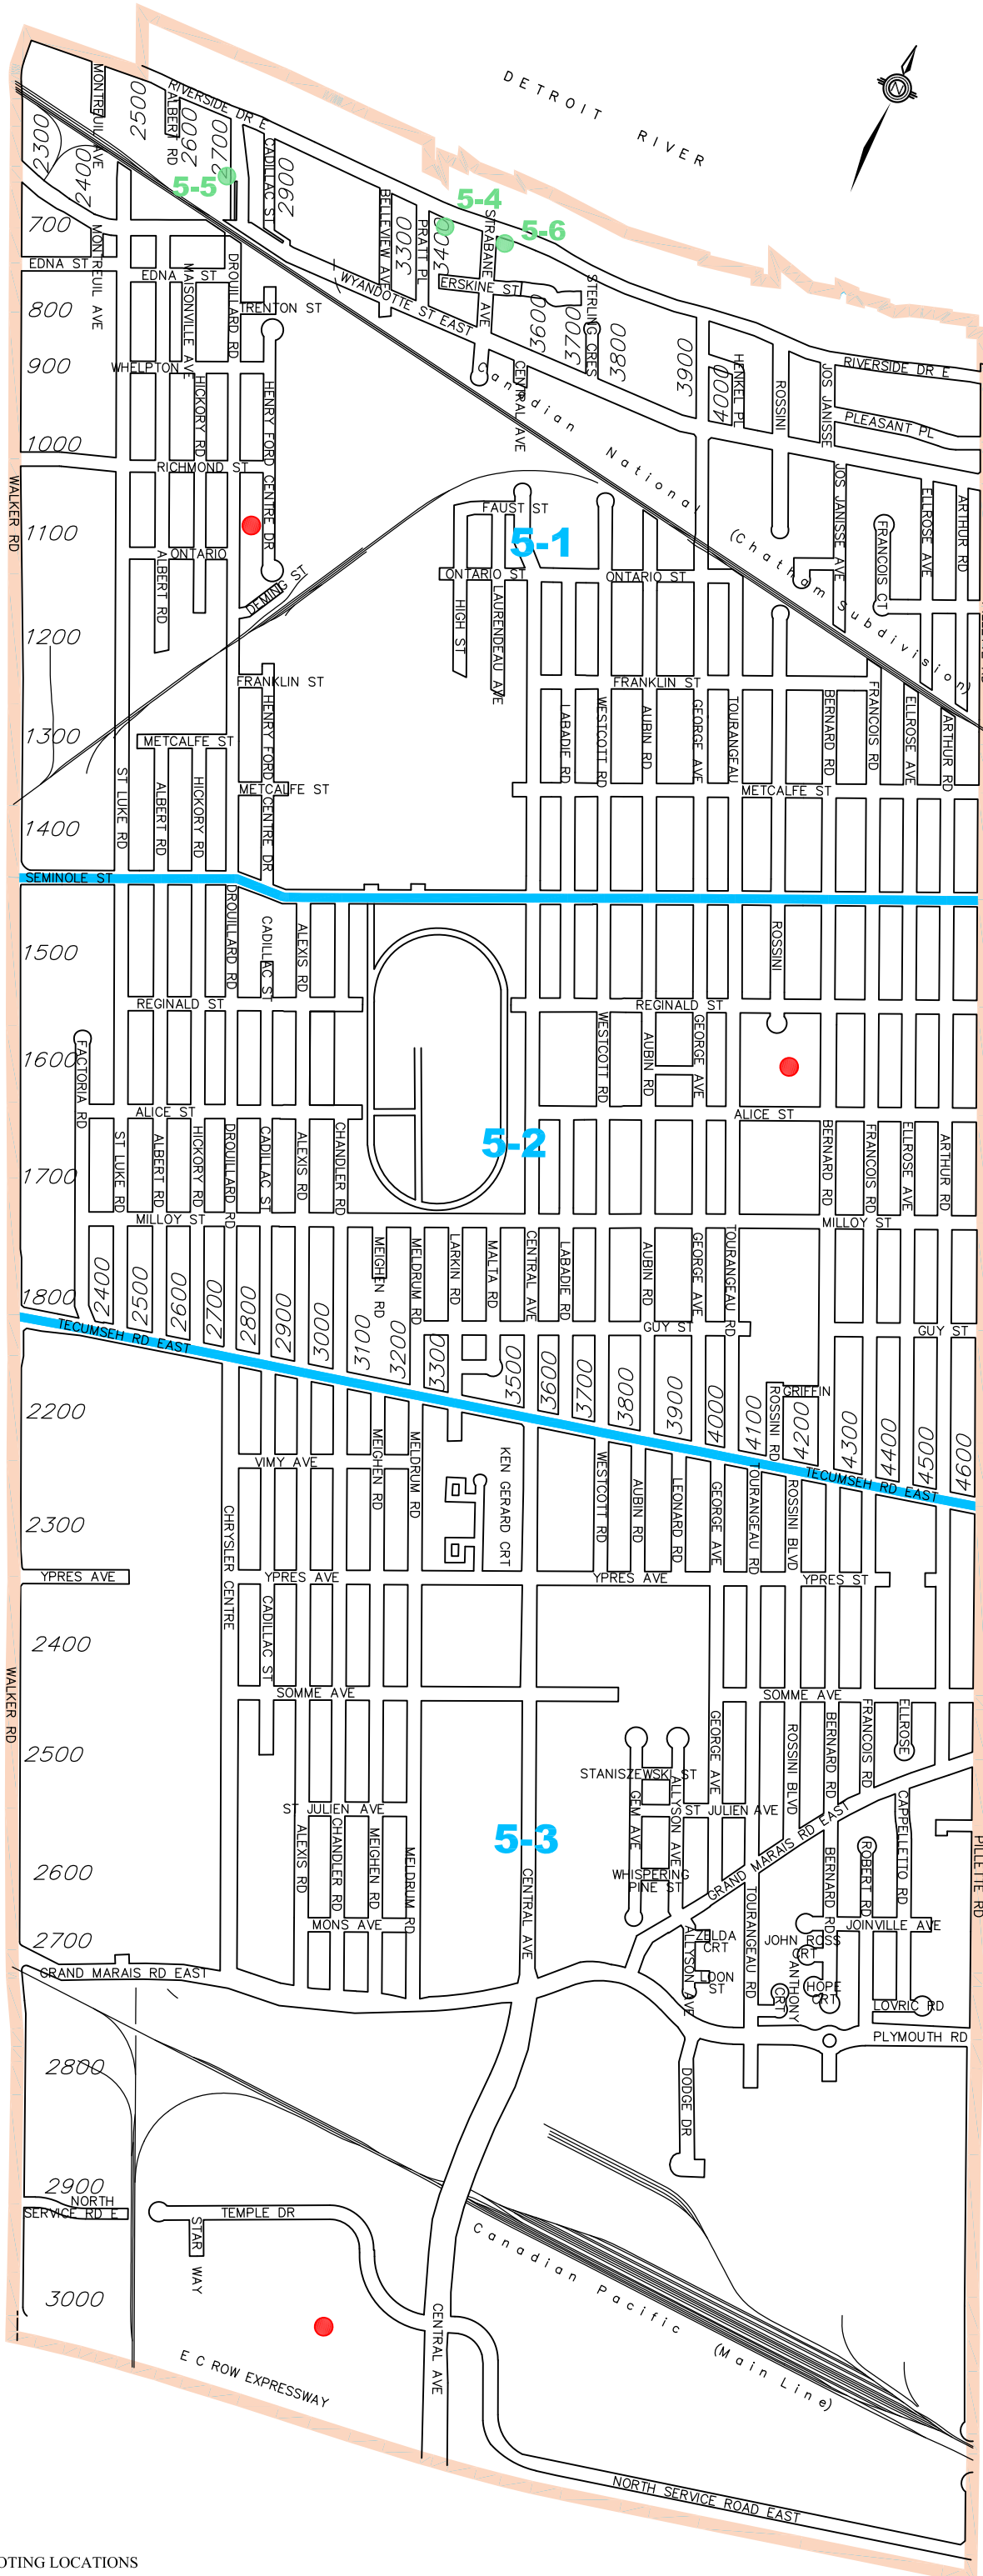

WARD 5 MUNICIPAL ELECTORAL MAP

● CURRENT VOTING LOCATIONS
● CURRENT VOTING LOCATIONS - RESIDENTS ONLY
SUBJECT TO CHANGE

Prepared by Geomatics

SCALE: N.T.S.	DATE: APRIL/2022	DWG. NO. 3M-227
---------------	------------------	-----------------