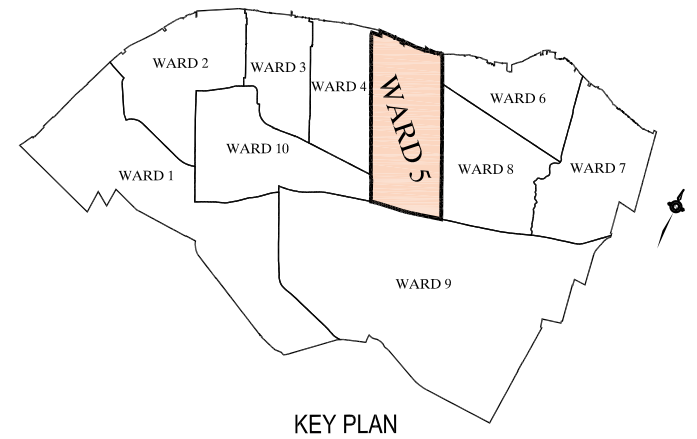

WARD 5 MUNICIPAL ELECTORAL MAP

● CURRENT VOTING LOCATIONS
● CURRENT VOTING LOCATIONS - RESIDENTS ONLY
SUBJECT TO CHANGE

Prepared by Geomatics

SCALE: N.T.S.	DATE: APRIL/2022	DWG. NO. 3M-227
---------------	------------------	-----------------