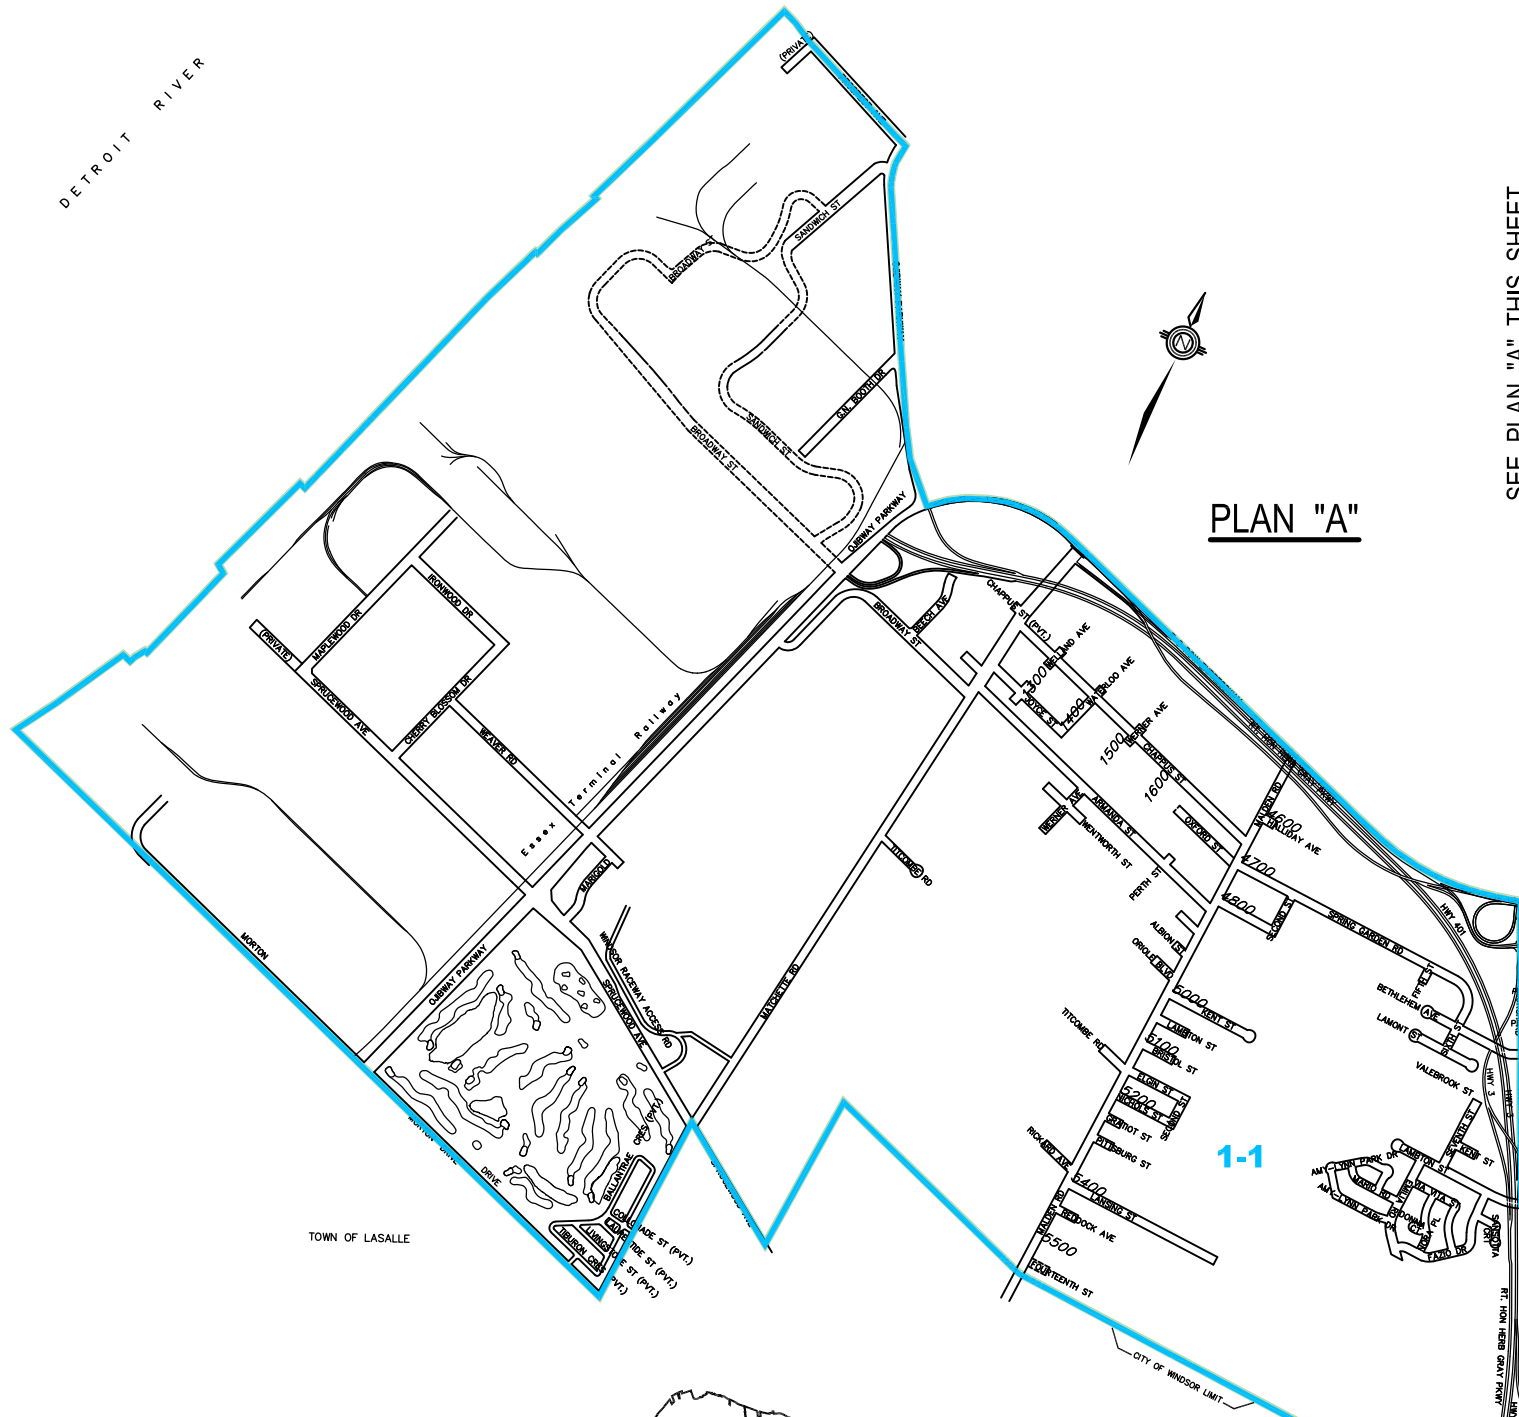

WARD 1 MUNICIPAL ELECTORAL MAP

DETROIT RIVER

SEE PLAN "A" THIS SHEET

PLAN "B"

KEY PLAN

- CURRENT VOTING LOCATIONS
 - CURRENT VOTING LOCATIONS - RESIDENTS ONLY
- **SUBJECT TO CHANGE**

Prepared by Geomatics

SCALE: N.T.S.	DATE: APRIL/2022	DWG. NO. 3M-223
---------------	------------------	---------------------------