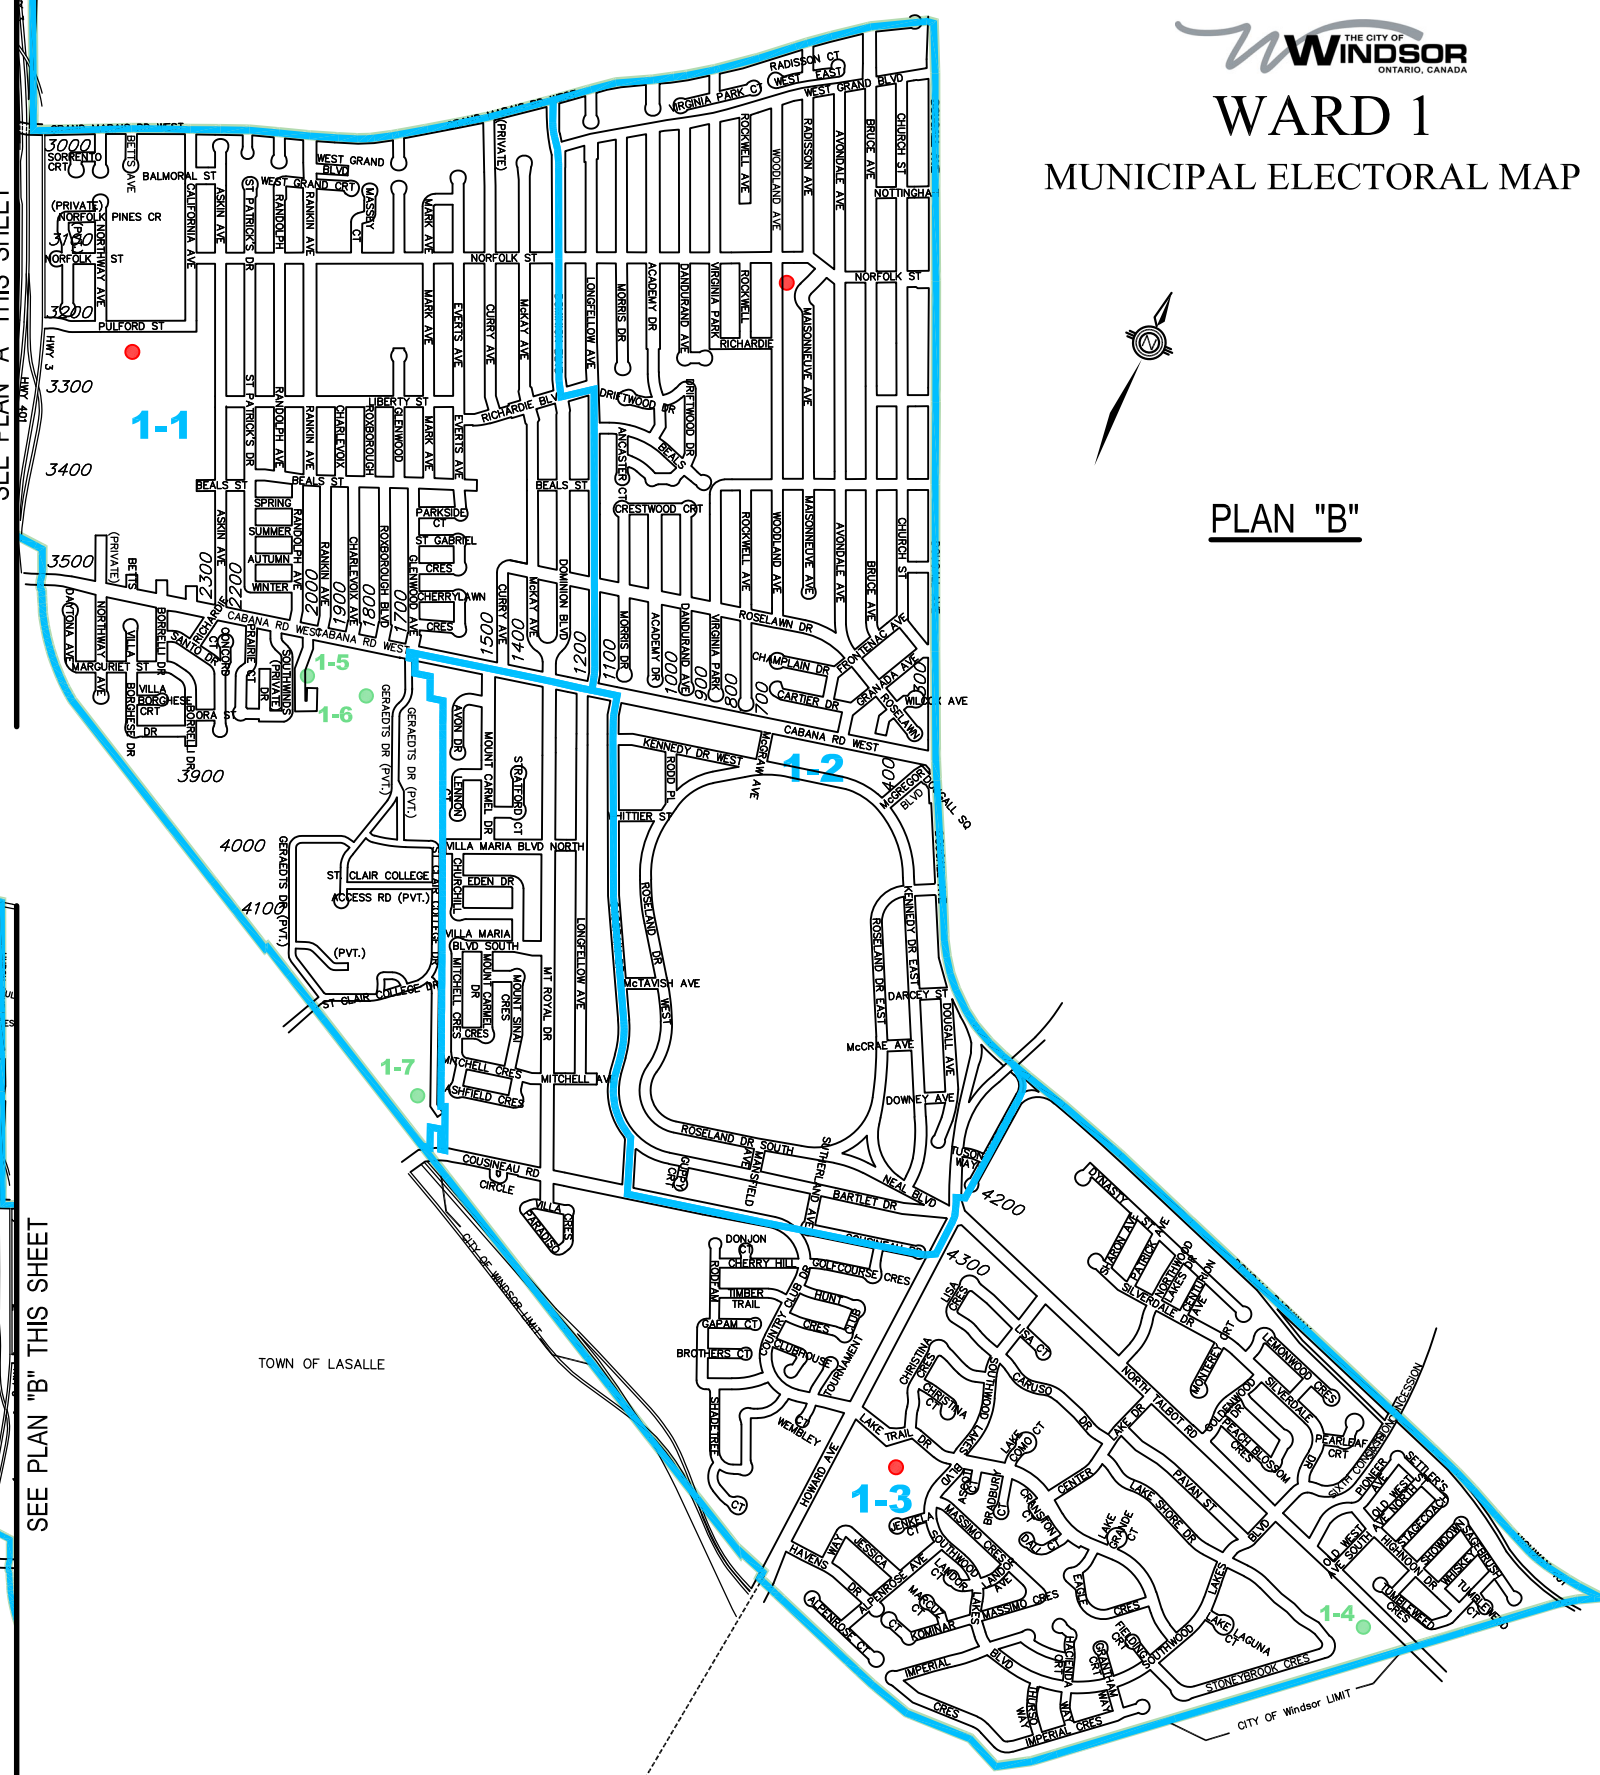

WARD 1 MUNICIPAL ELECTORAL MAP

DETROIT RIVER

SEE PLAN "A" THIS SHEET

PLAN "B"

KEY PLAN

- CURRENT VOTING LOCATIONS
 - CURRENT VOTING LOCATIONS - RESIDENTS ONLY
- **SUBJECT TO CHANGE**

Prepared by Geomatics

SCALE: N.T.S.	DATE: APRIL/2022	DWG. NO. 3M-223
---------------	------------------	---------------------------