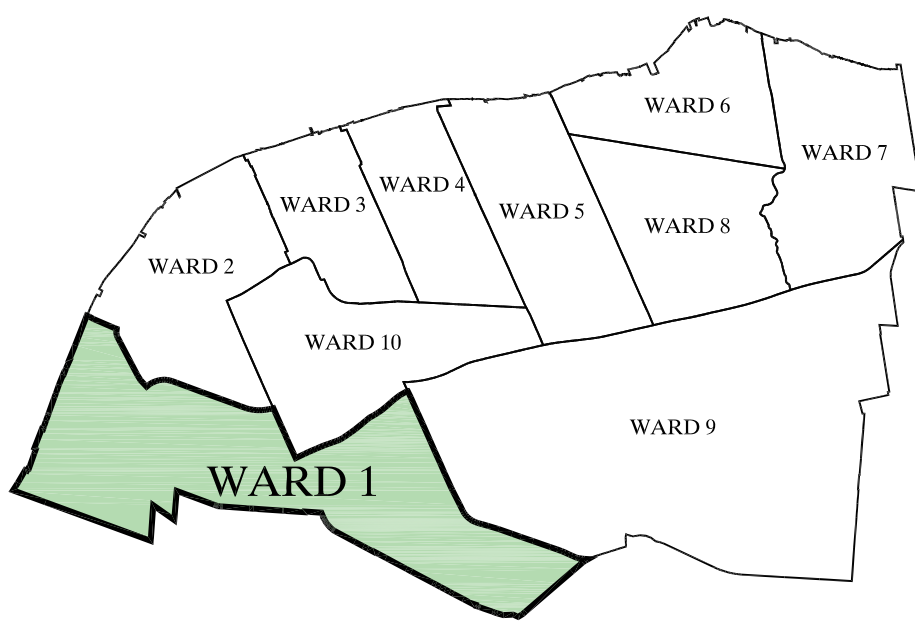

WARD 1 MUNICIPAL ELECTORAL MAP

DETROIT RIVER

SEE PLAN "A" THIS SHEET

PLAN "B"

KEY PLAN

- CURRENT VOTING LOCATIONS
 - CURRENT VOTING LOCATIONS - RESIDENTS ONLY
- **SUBJECT TO CHANGE**

Prepared by Geomatics

SCALE: N.T.S.	DATE: APRIL/2022	DWG. NO. 3M-223
---------------	------------------	---------------------------