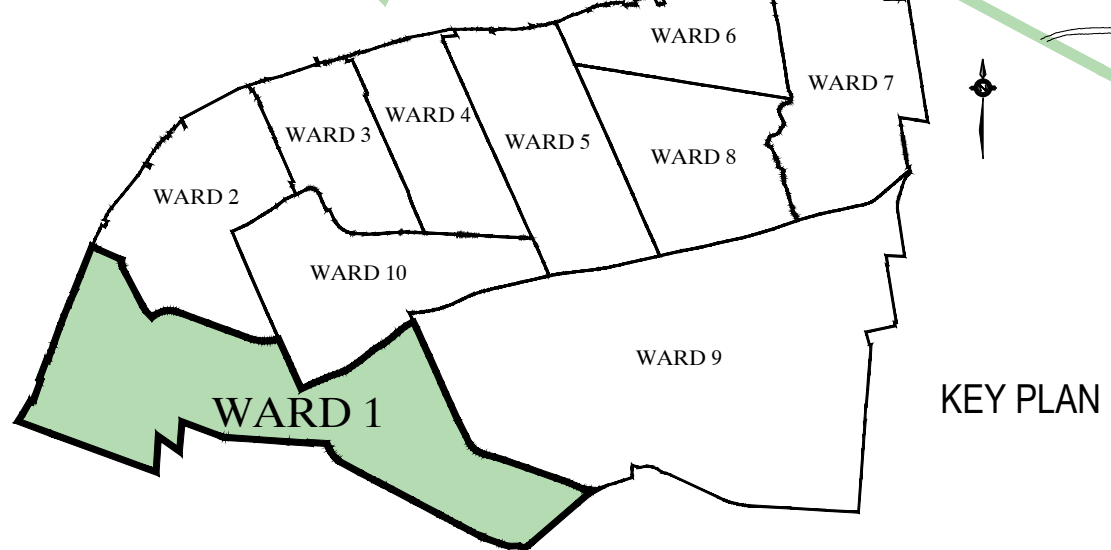

WARD 1 MUNICIPAL ELECTORAL MAP

PLAN "A"

PLAN "B"

KEY PLAN

- CURRENT VOTING LOCATIONS
- CURRENT VOTING LOCATIONS - RESIDENTS ONLY