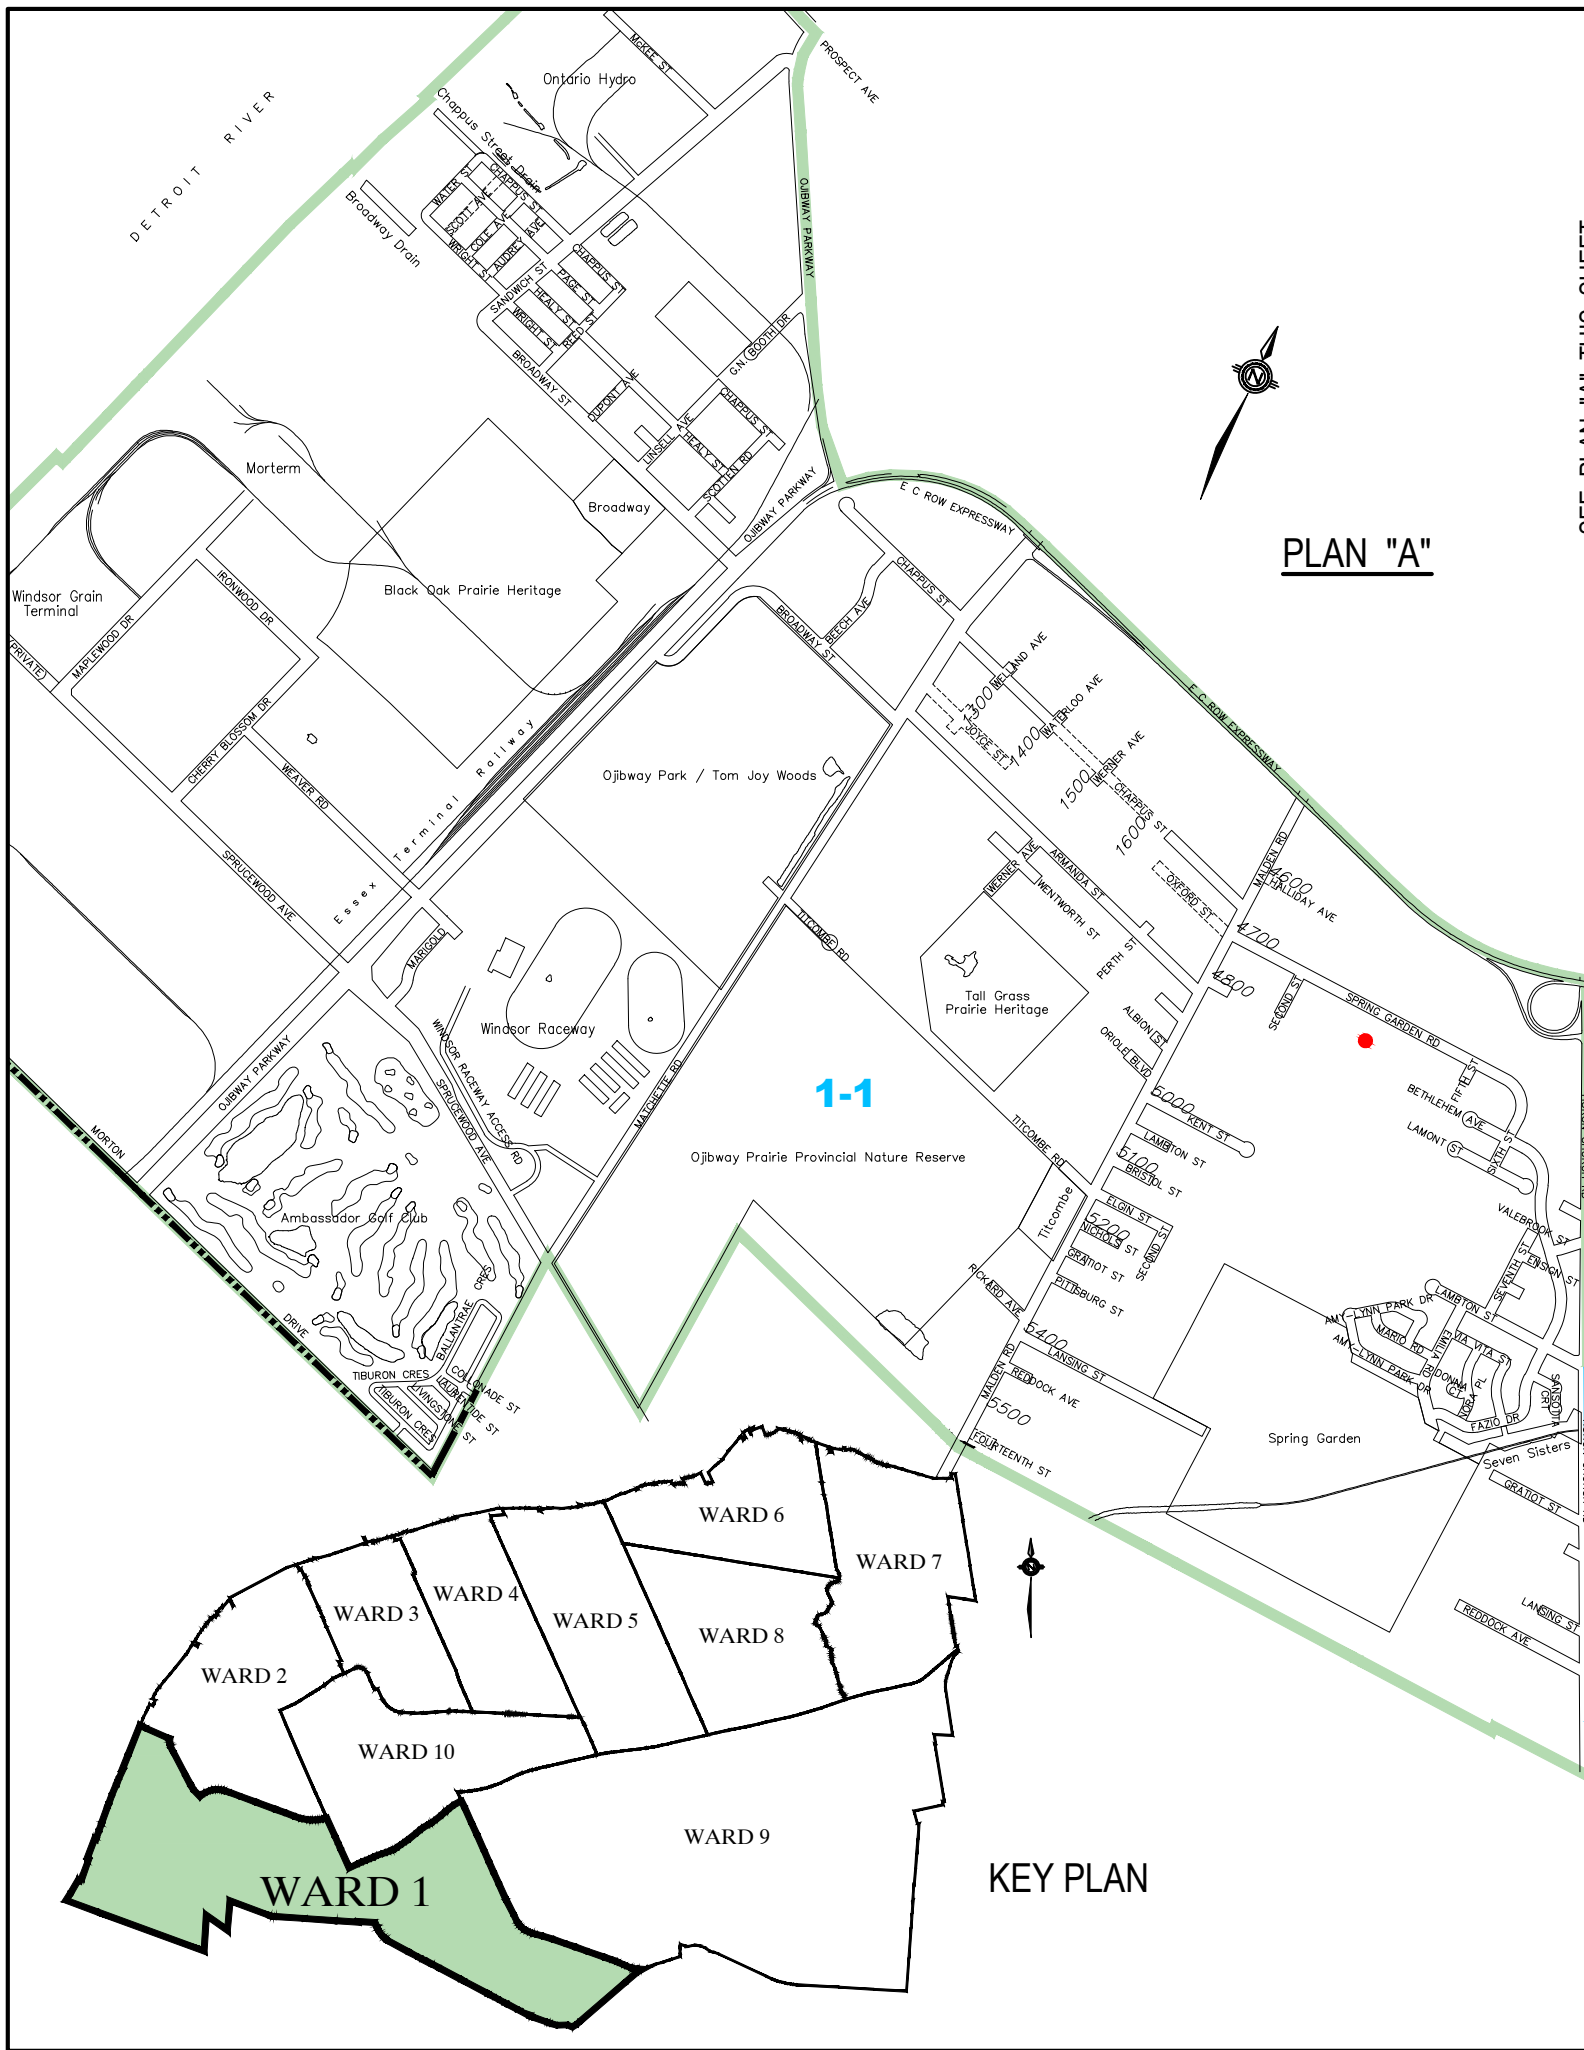

WARD 1 MUNICIPAL ELECTORAL MAP

PLAN "A"

PLAN "B"

KEY PLAN

- CURRENT VOTING LOCATIONS
- CURRENT VOTING LOCATIONS - RESIDENTS ONLY