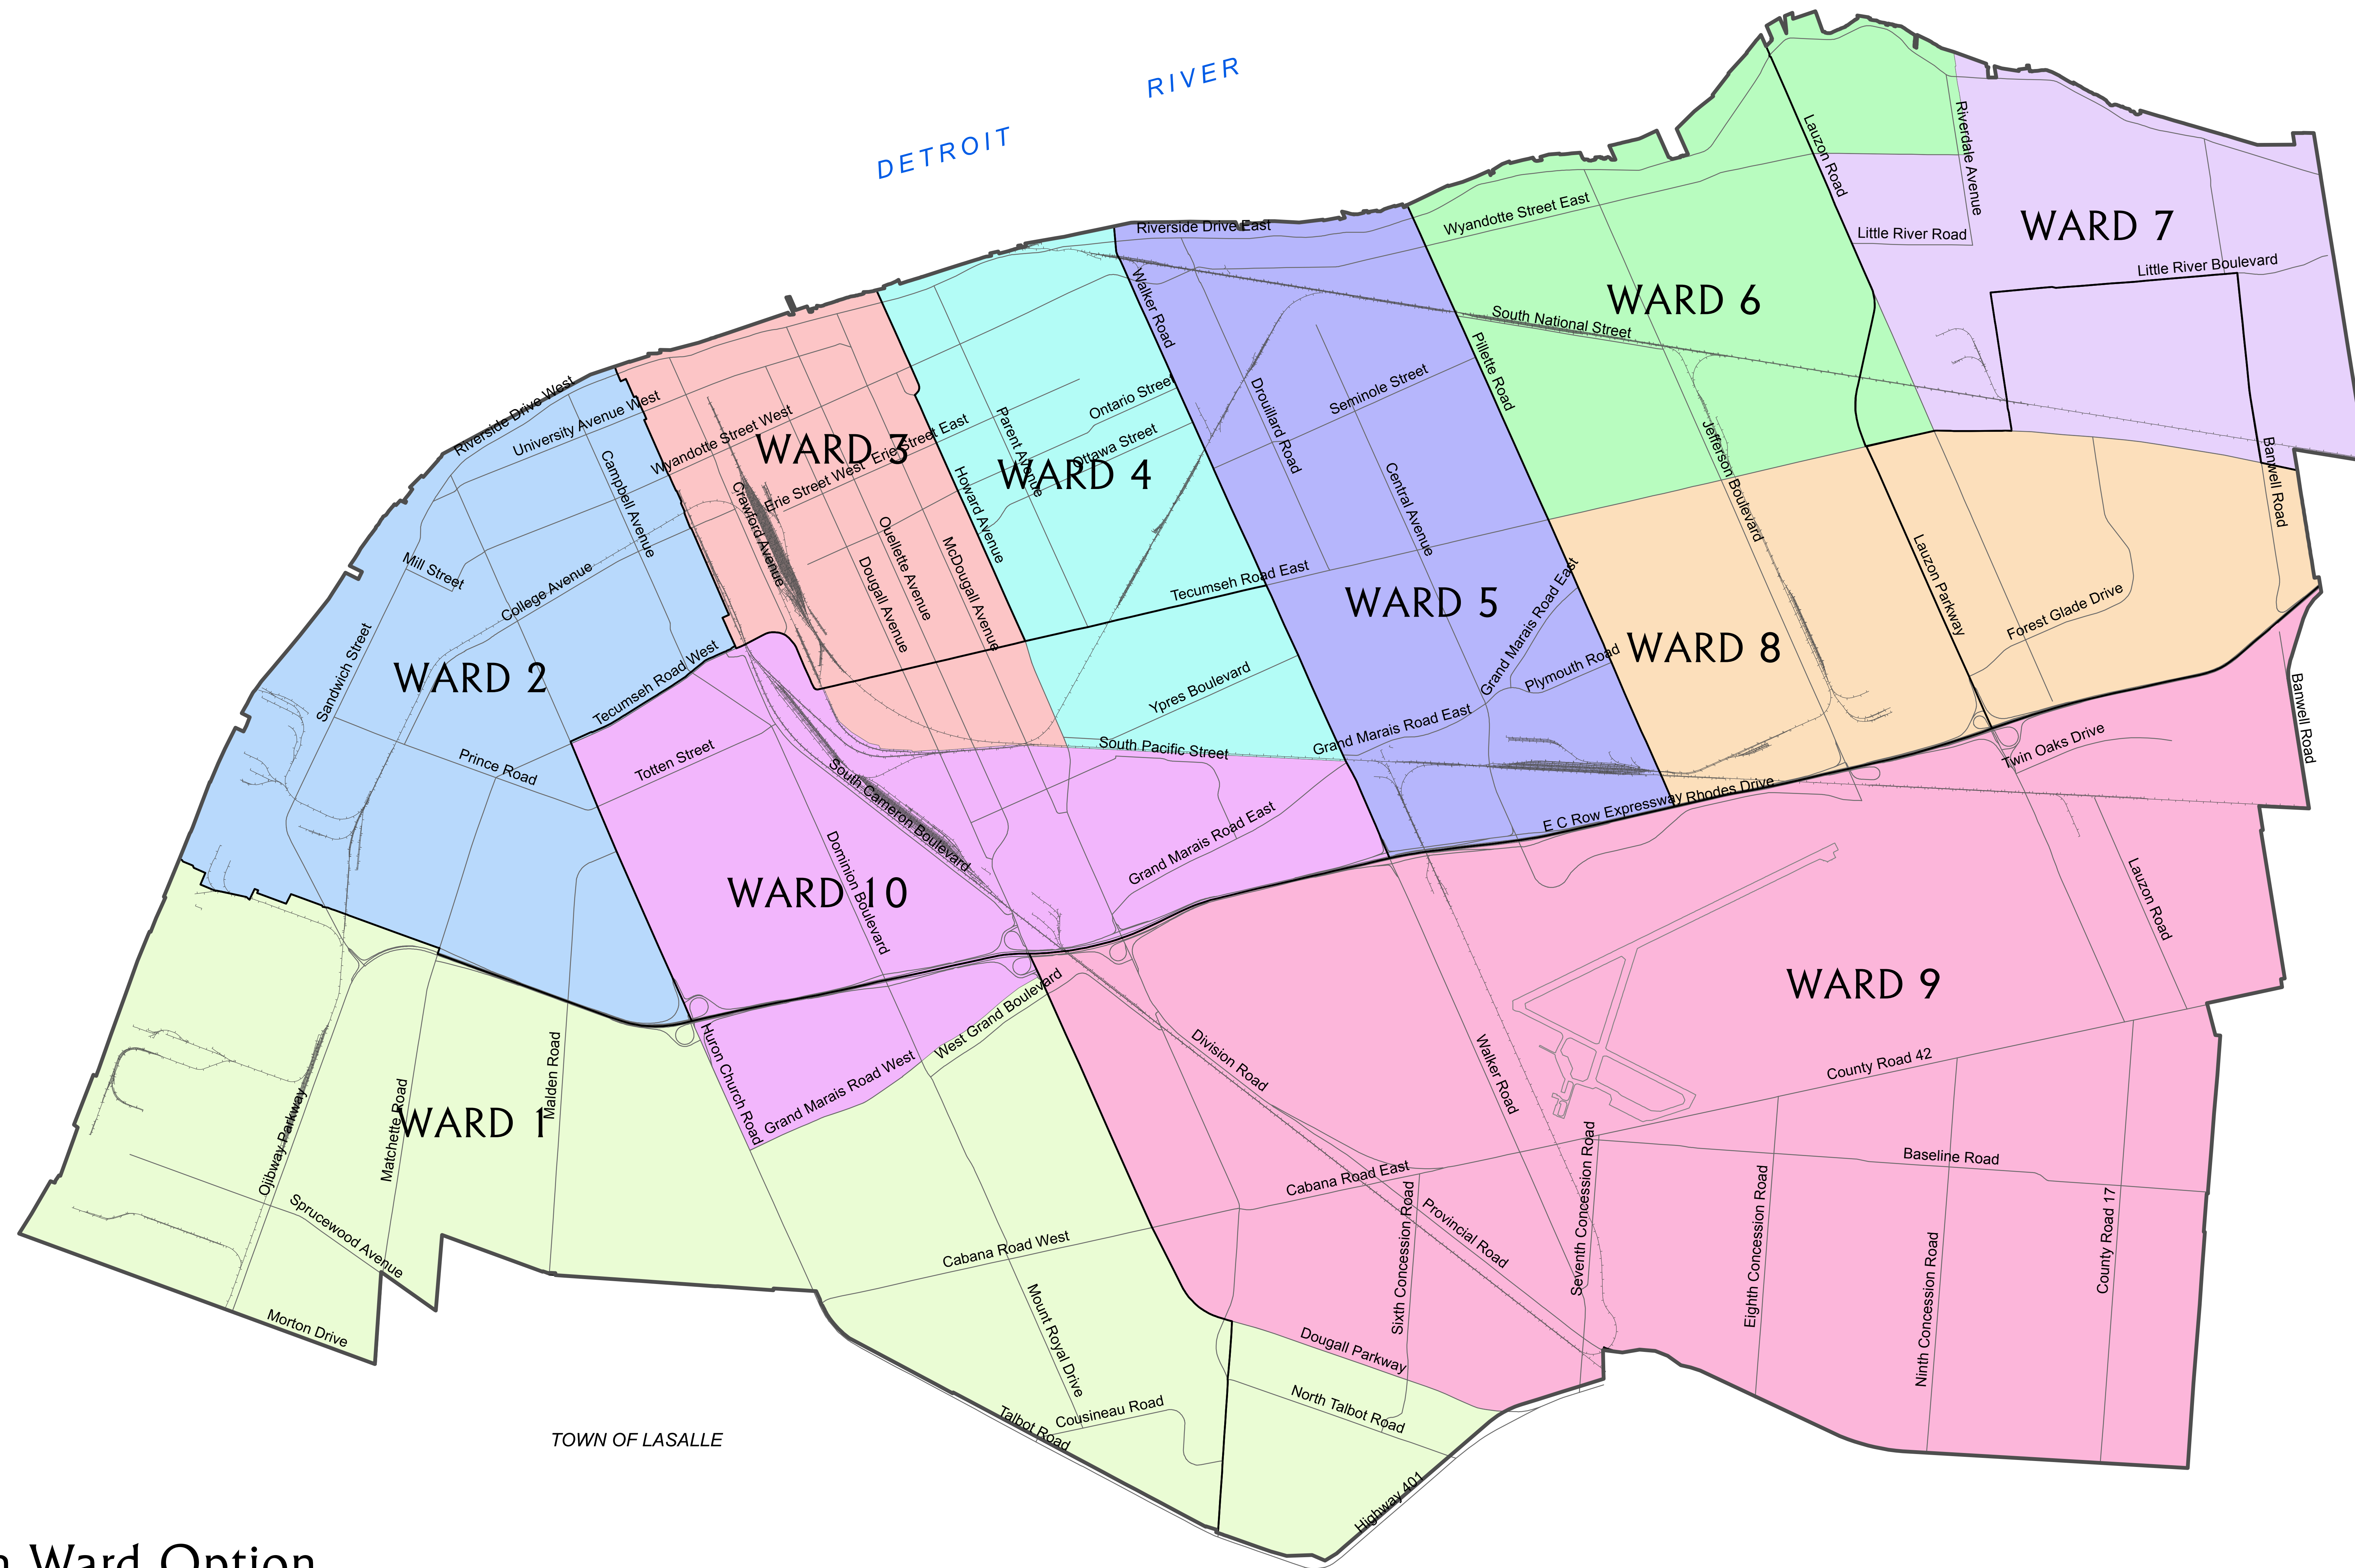

MUNICIPAL ELECTION WARD BOUNDARIES

Ten Ward Option

TOWN OF TECUMSEH

TOWN OF LASALLE