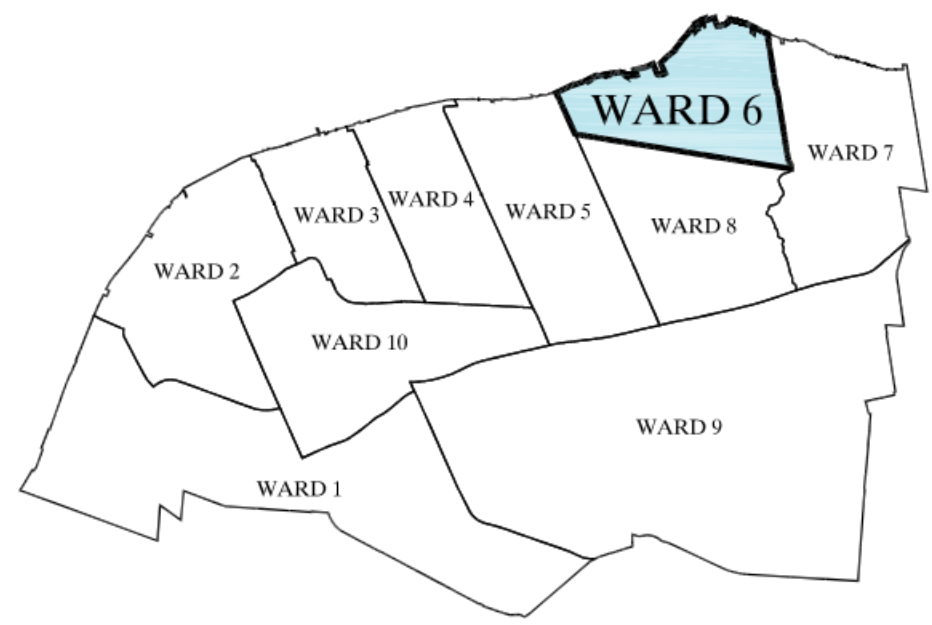

WARD 6 MUNICIPAL ELECTORAL MAP

KEY PLAN

- 6-X** ADDITIONAL POLL SERVED
- CURRENT VOTING LOCATIONS
- CURRENT VOTING LOCATIONS - RESIDENTS ONLY

SUBJECT TO CHANGE