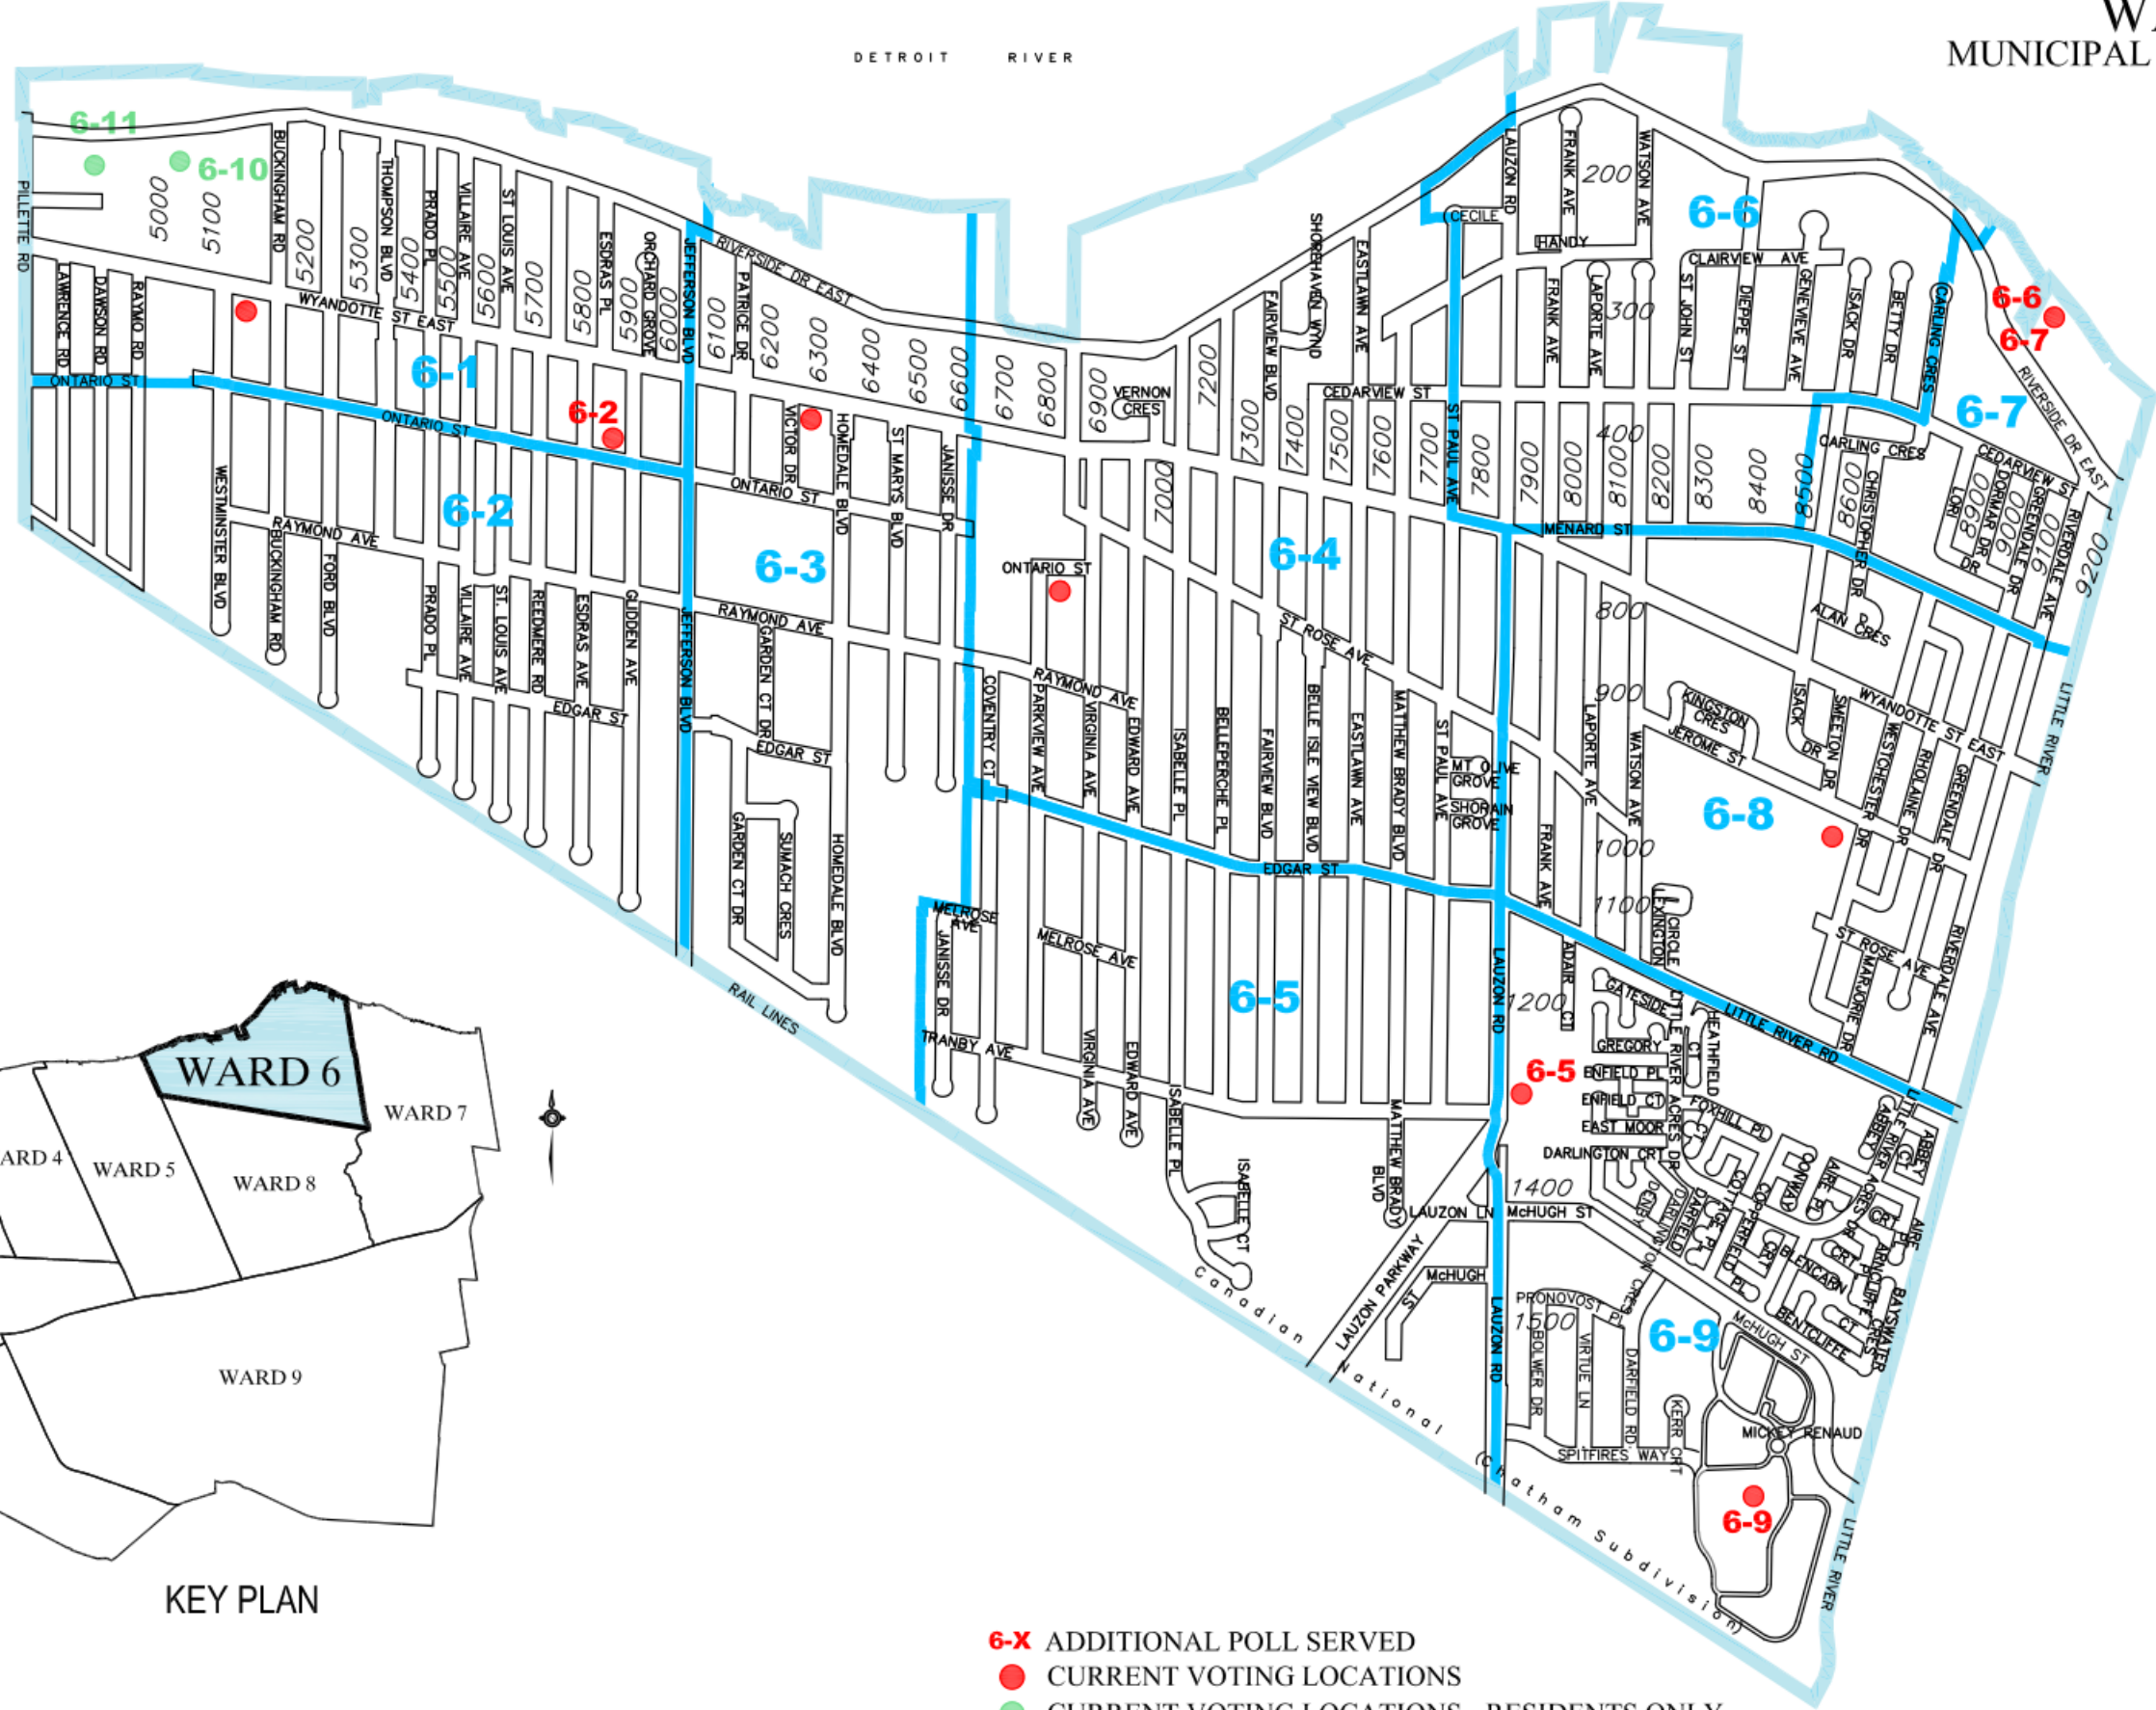

WARD 6 MUNICIPAL ELECTORAL MAP

KEY PLAN

- 6-X** ADDITIONAL POLL SERVED
- CURRENT VOTING LOCATIONS
- CURRENT VOTING LOCATIONS - RESIDENTS ONLY

SUBJECT TO CHANGE