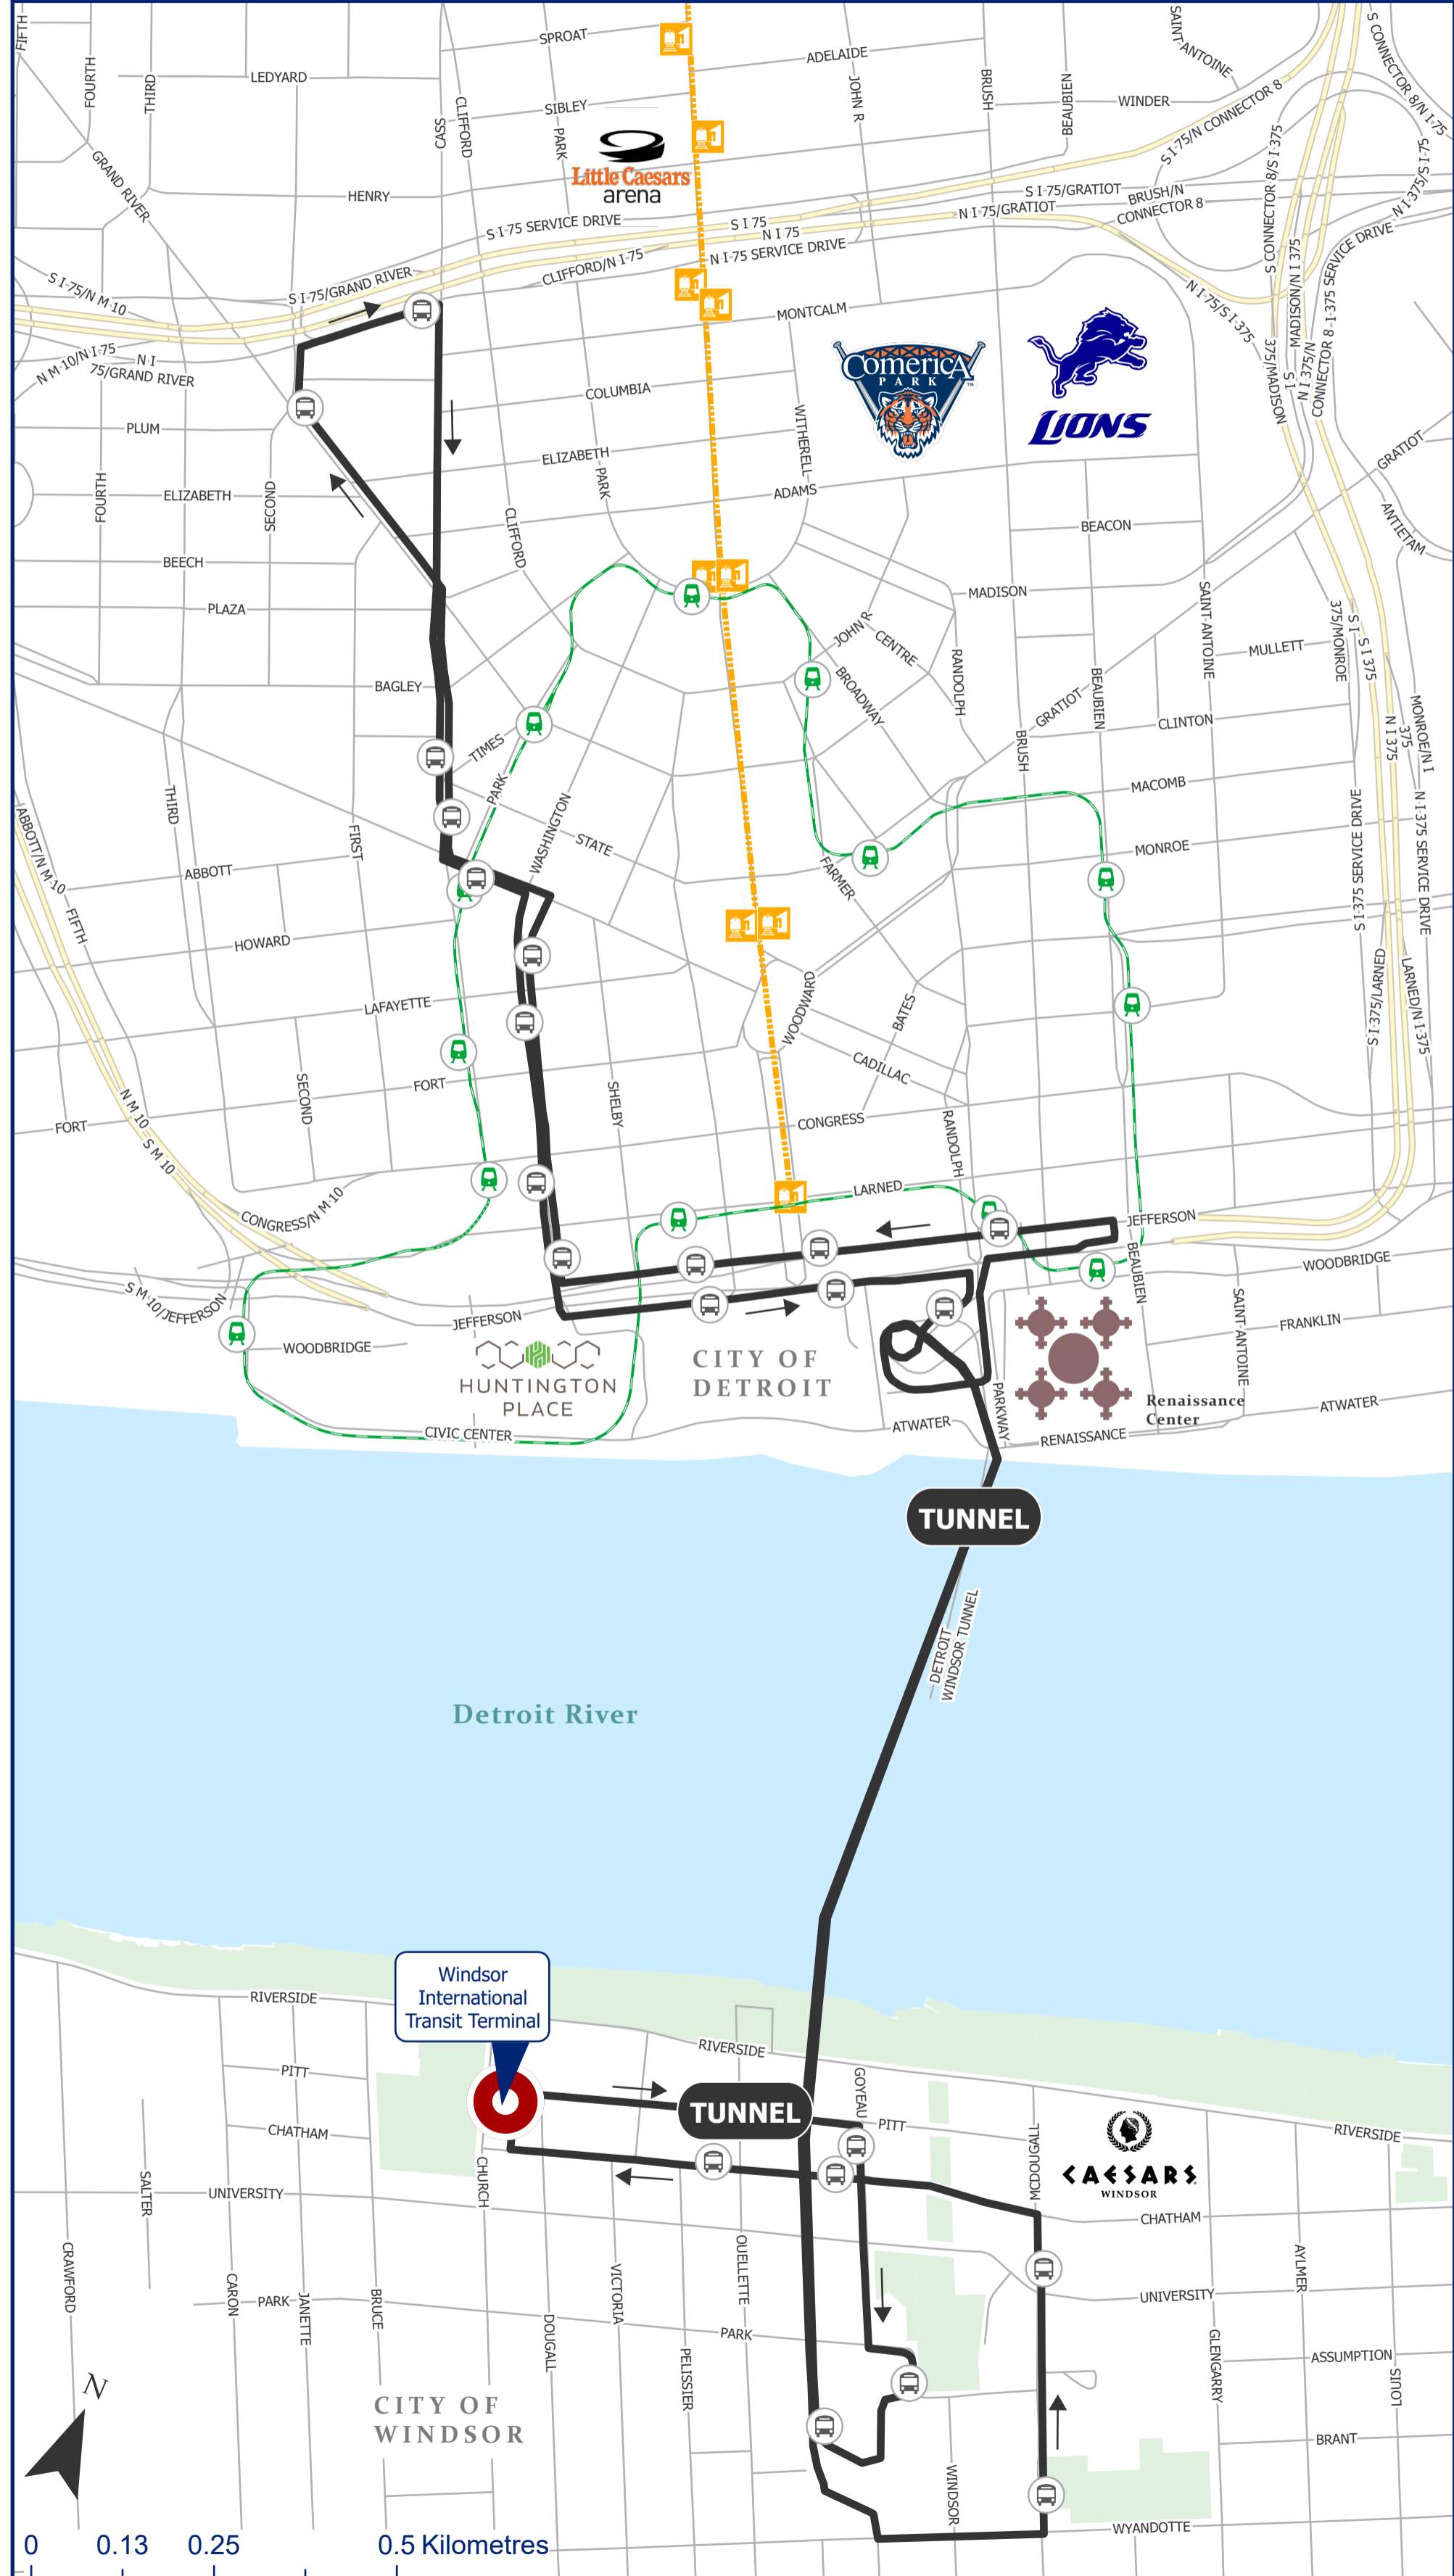

### Route 605

**Legend**

- Transit Terminal
- Route 605

### LTW 42

**Legend**

- Transit Terminal
- LTW Route 42

### Tunnel Route

**Legend**

- Transit Terminal
- Tunnel Route
- ⊙ Transit Windsor Bus Stops
- ⊙ People Mover Stations
- ⊙ Q Line Stations
- People Mover Route
- Q Line Route