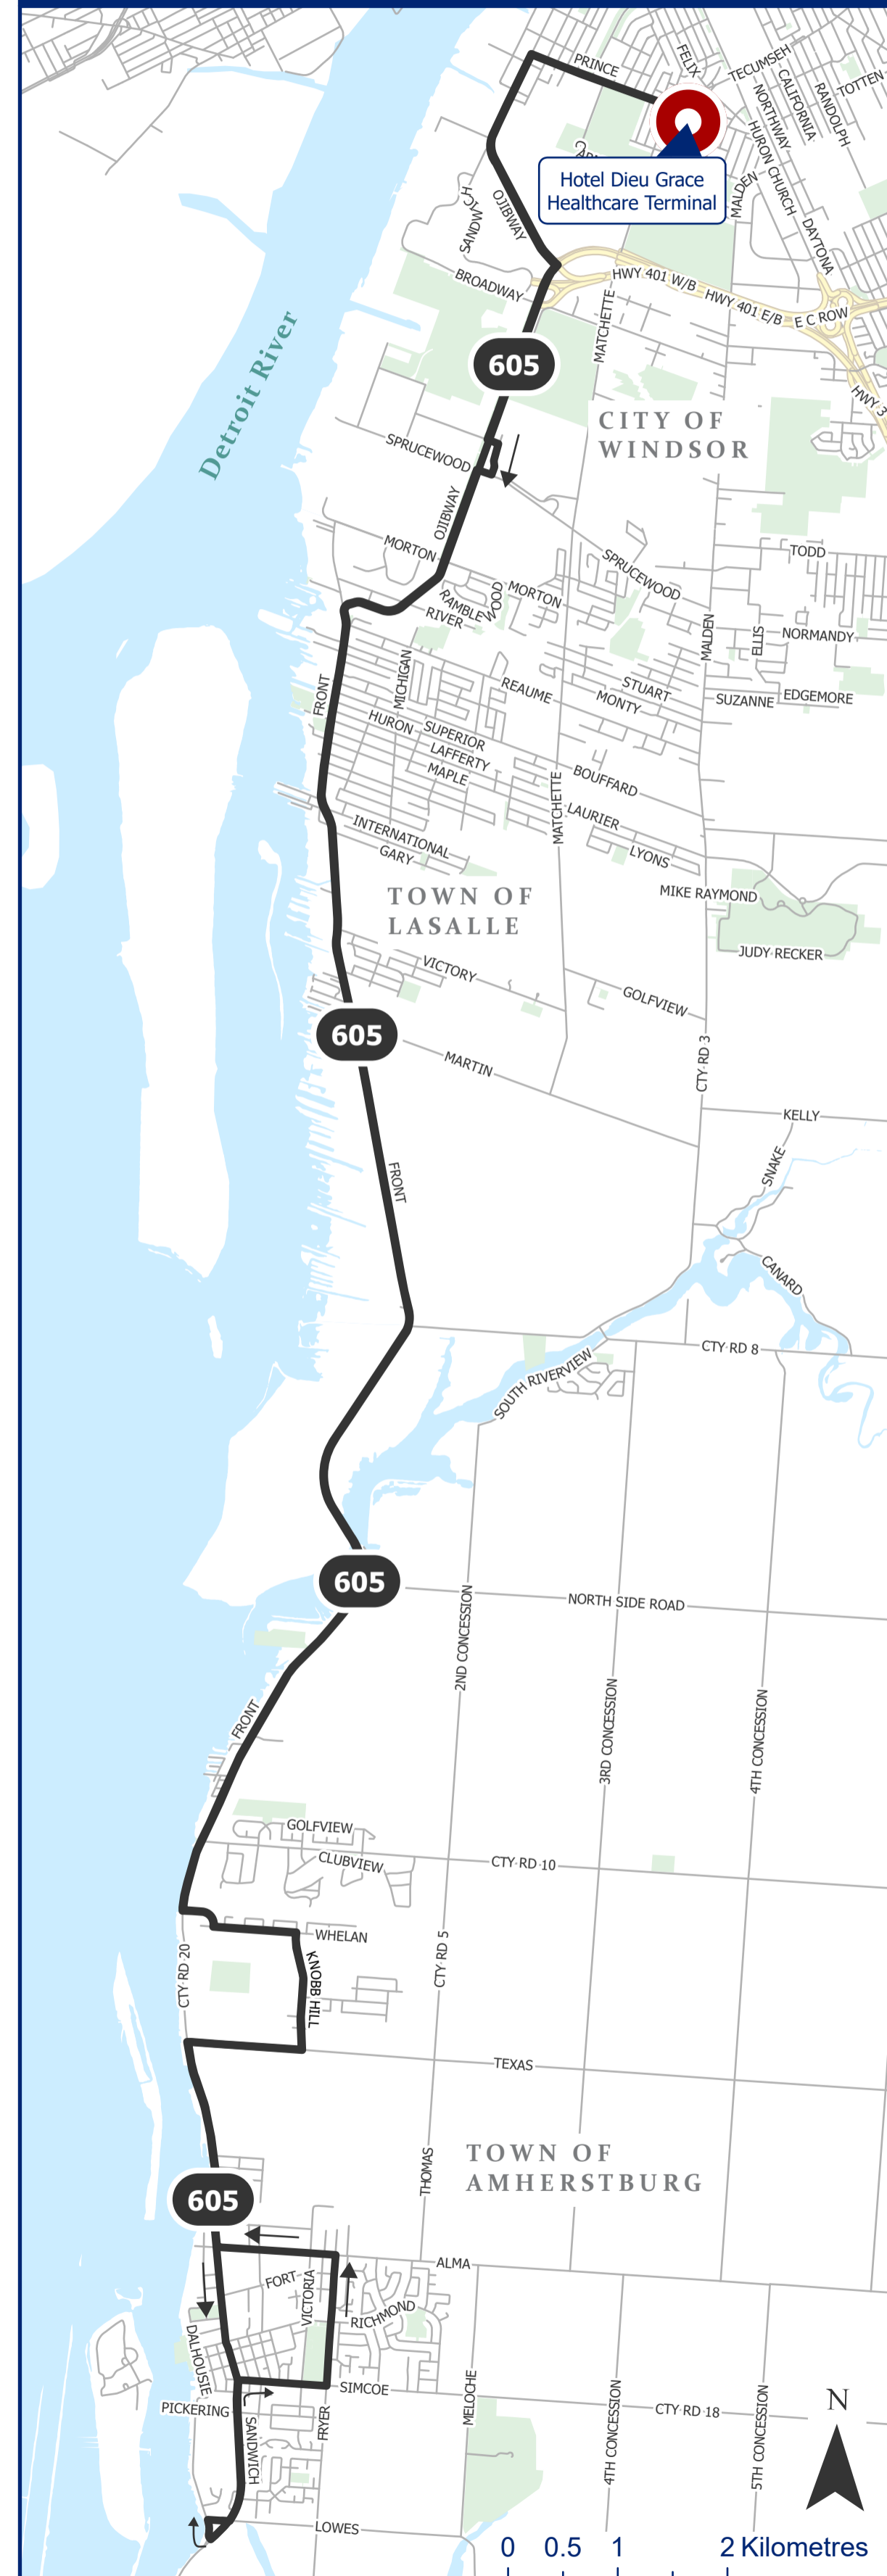

### Route 605

**Legend**

- Transit Terminal
- Route 605

### LTW 42

**Legend**

- Transit Terminal
- LTW Route 42

### Tunnel Route

**Legend**

- Transit Terminal
- Tunnel Route
- ⊙ Transit Windsor Bus Stops
- ⊙ People Mover Stations
- ⊙ Q Line Stations
- People Mover Route
- Q Line Route