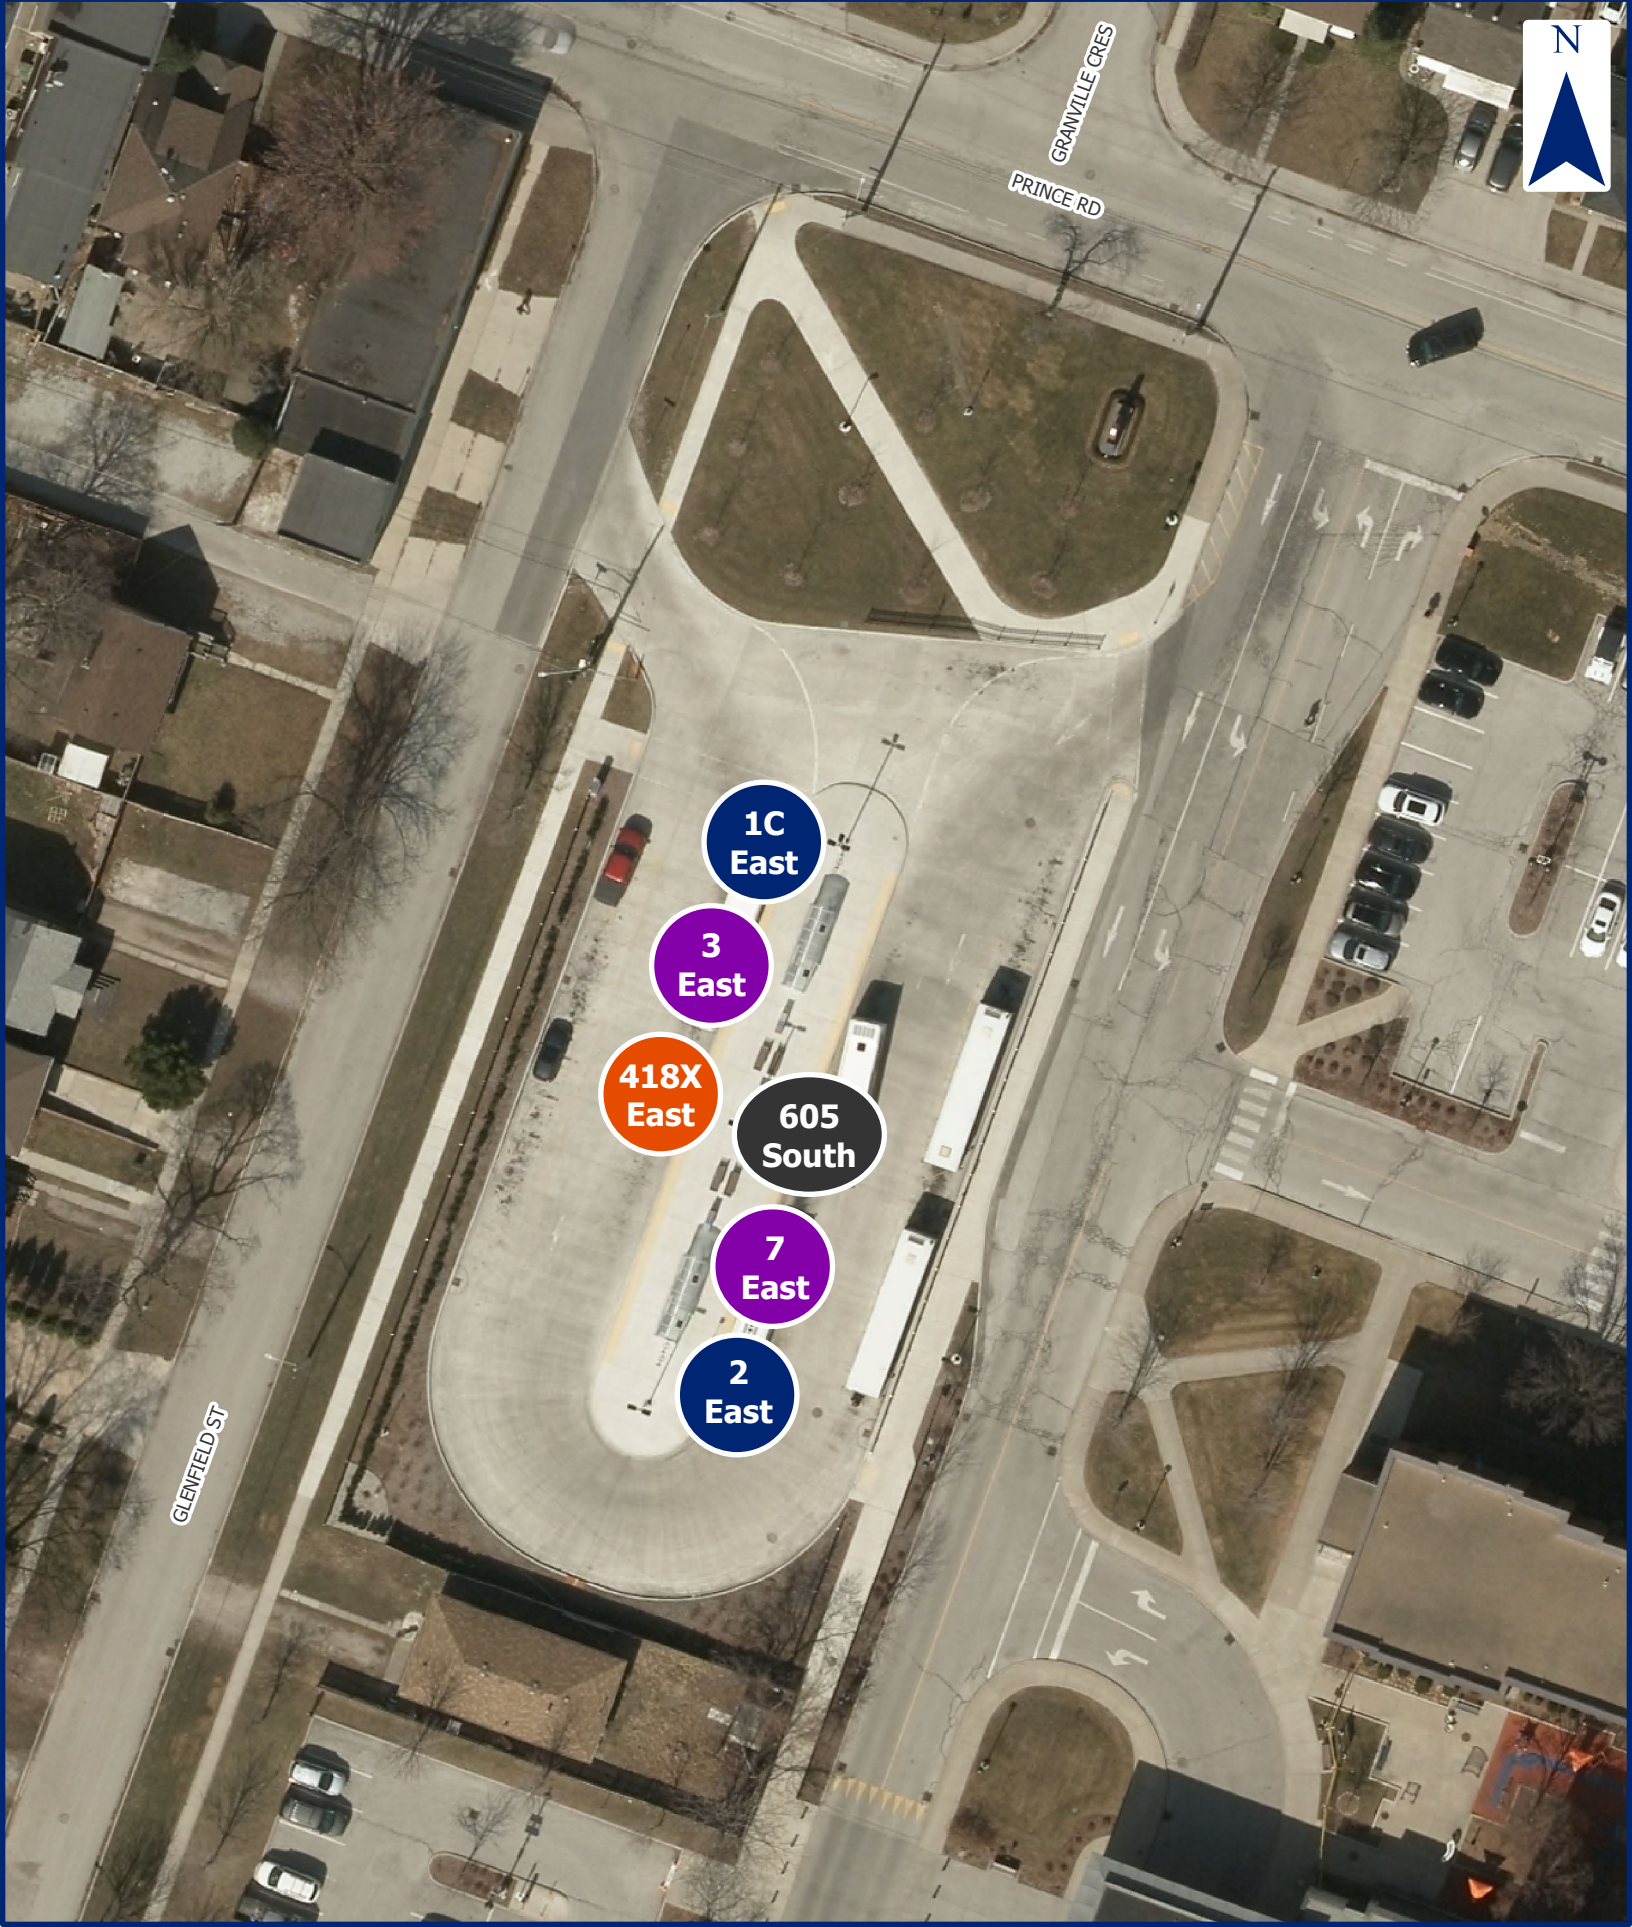

Hotel Dieu Grace Healthcare Terminal

GRANVILLE CRES
PRINCE RD

GLENFIELD ST

1C
East

3
East

418X
East

605
South

7
East

2
East